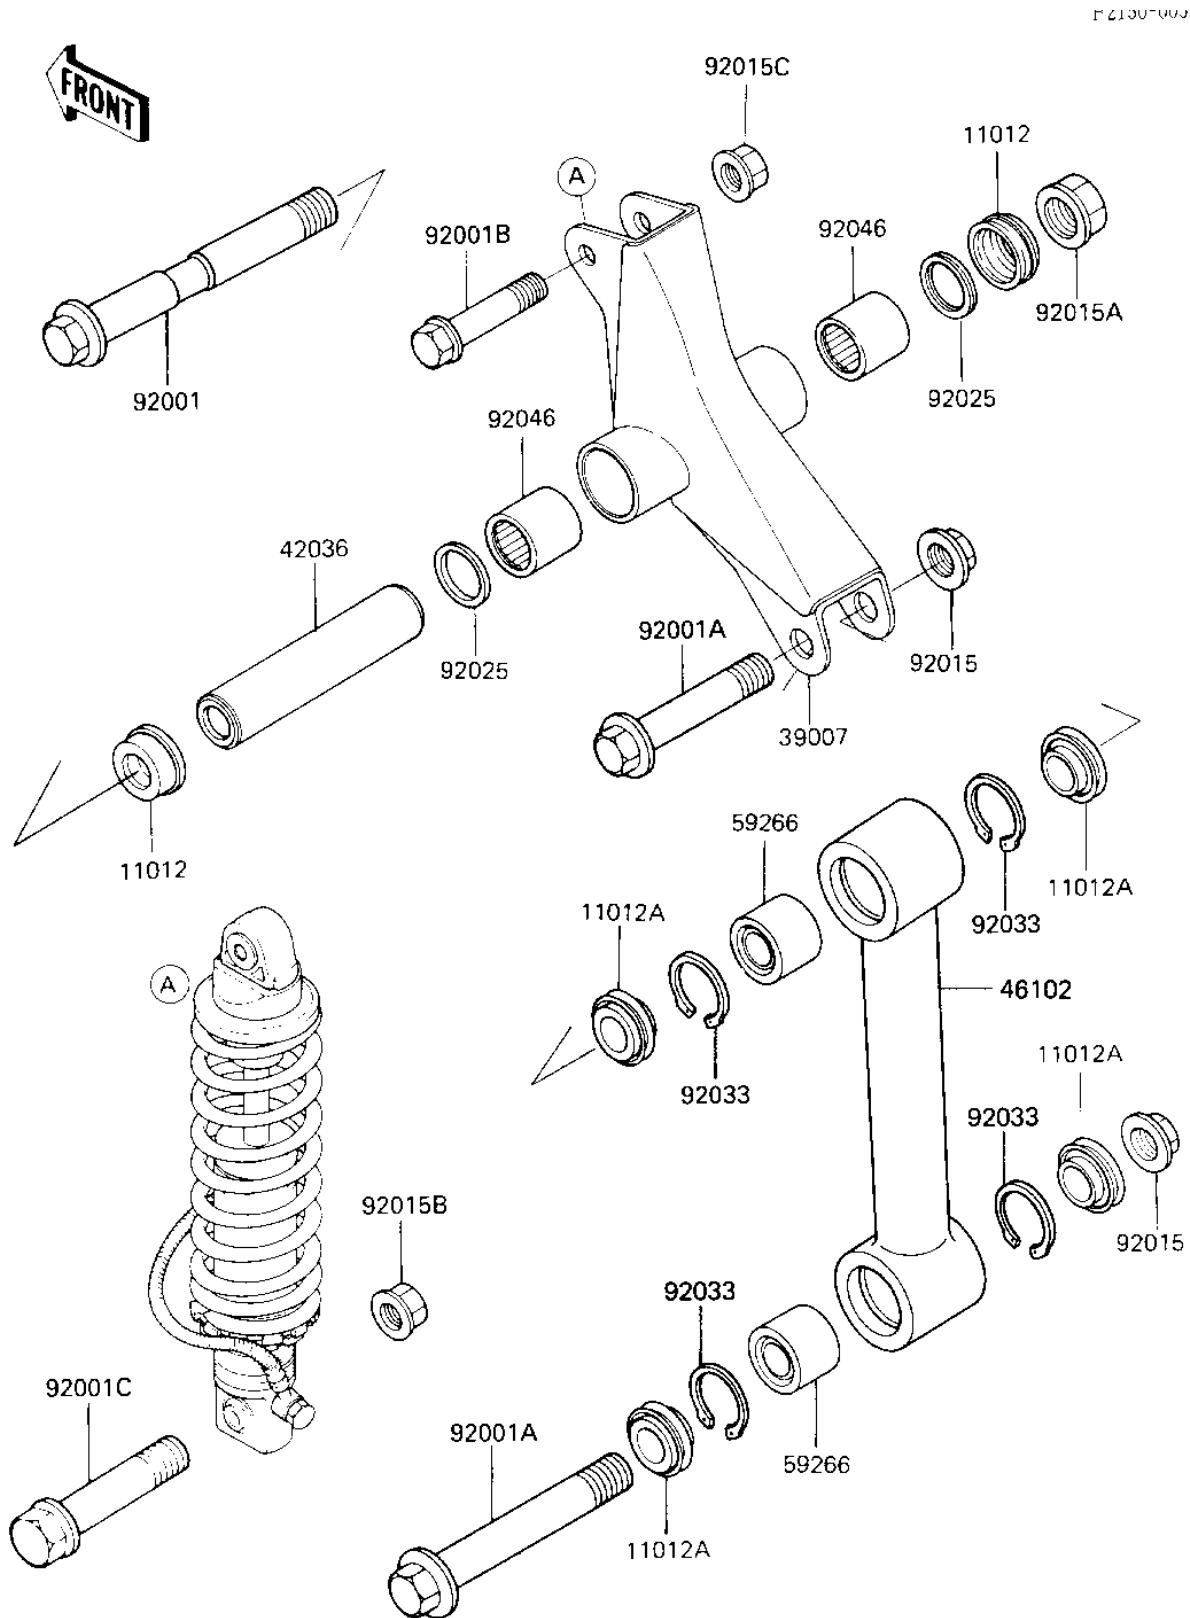

1984 Tecate

PARTS DIAGRAM

REAR SUSPENSION ('84 A1)

1984 Tecate

PARTS LIST

REAR SUSPENSION ('84 A1)

ITEM NAME

PART NUMBER

QUANTITY
