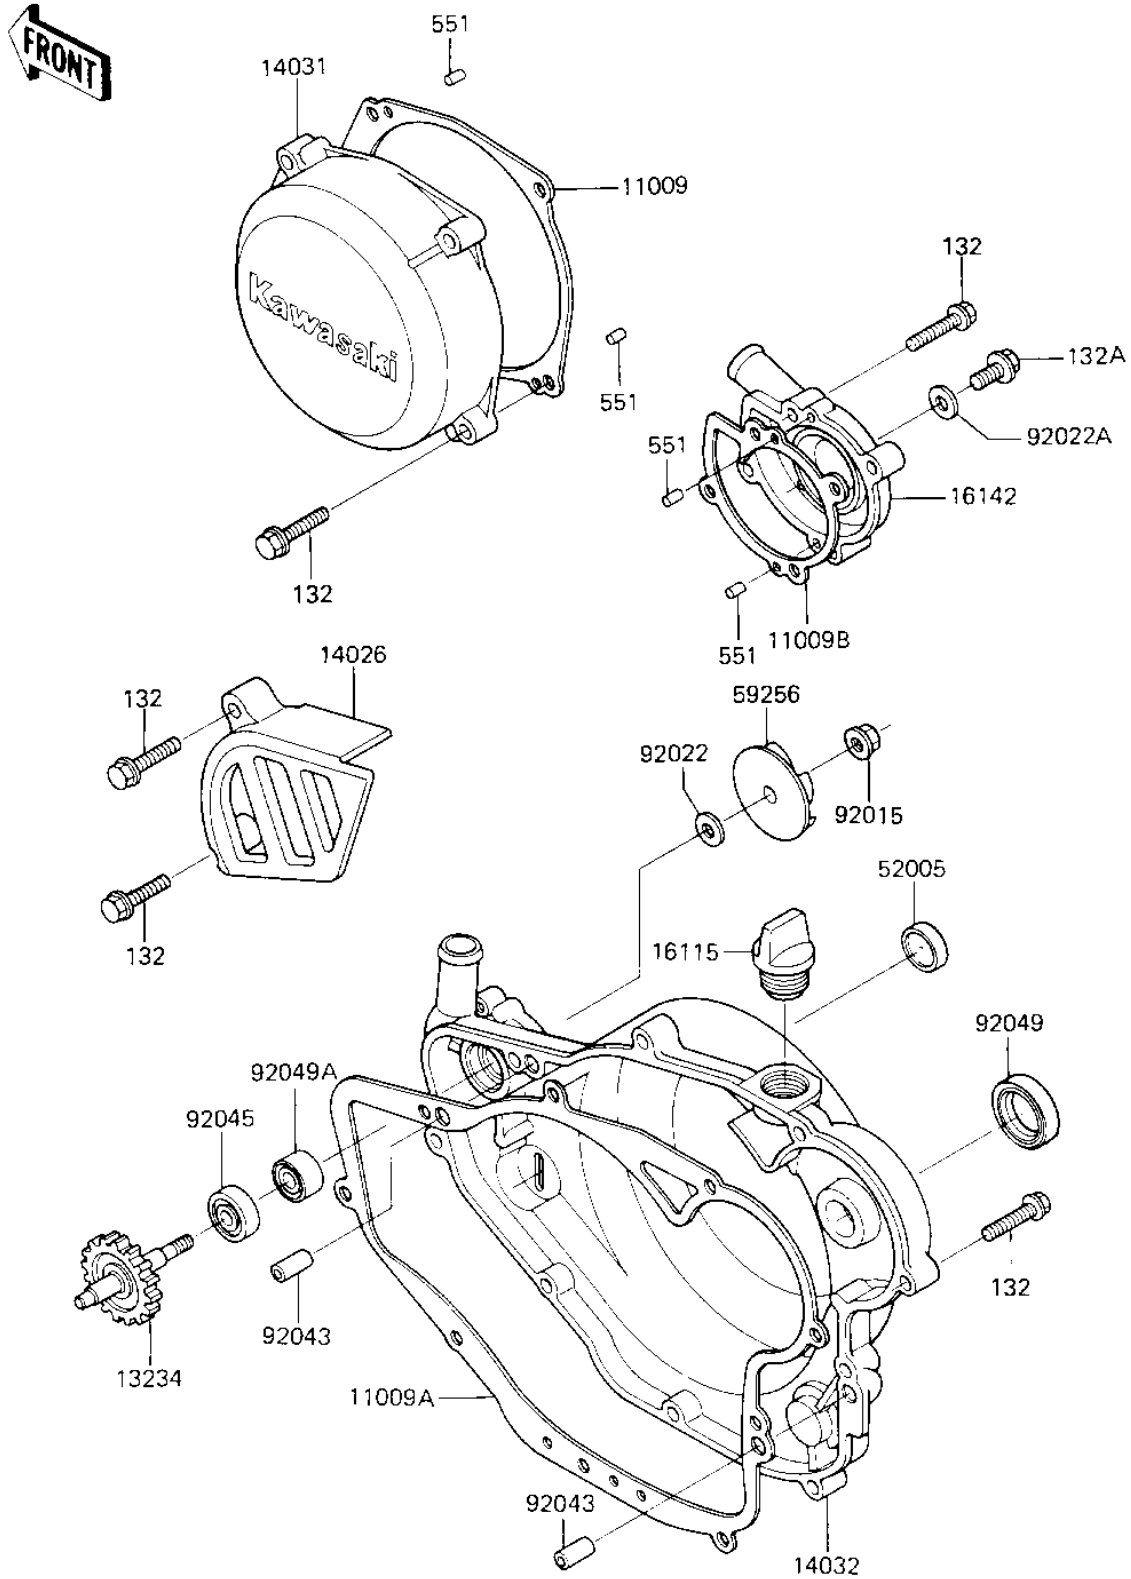

## PARTS DIAGRAM

### ENGINE COVERS/WATER PUMP ('84 A1)

149110127

## PARTS LIST

### ENGINE COVERS/WATER PUMP ('84 A1)

**ITEM NAME**

**PART NUMBER**

**QUANTITY**

---