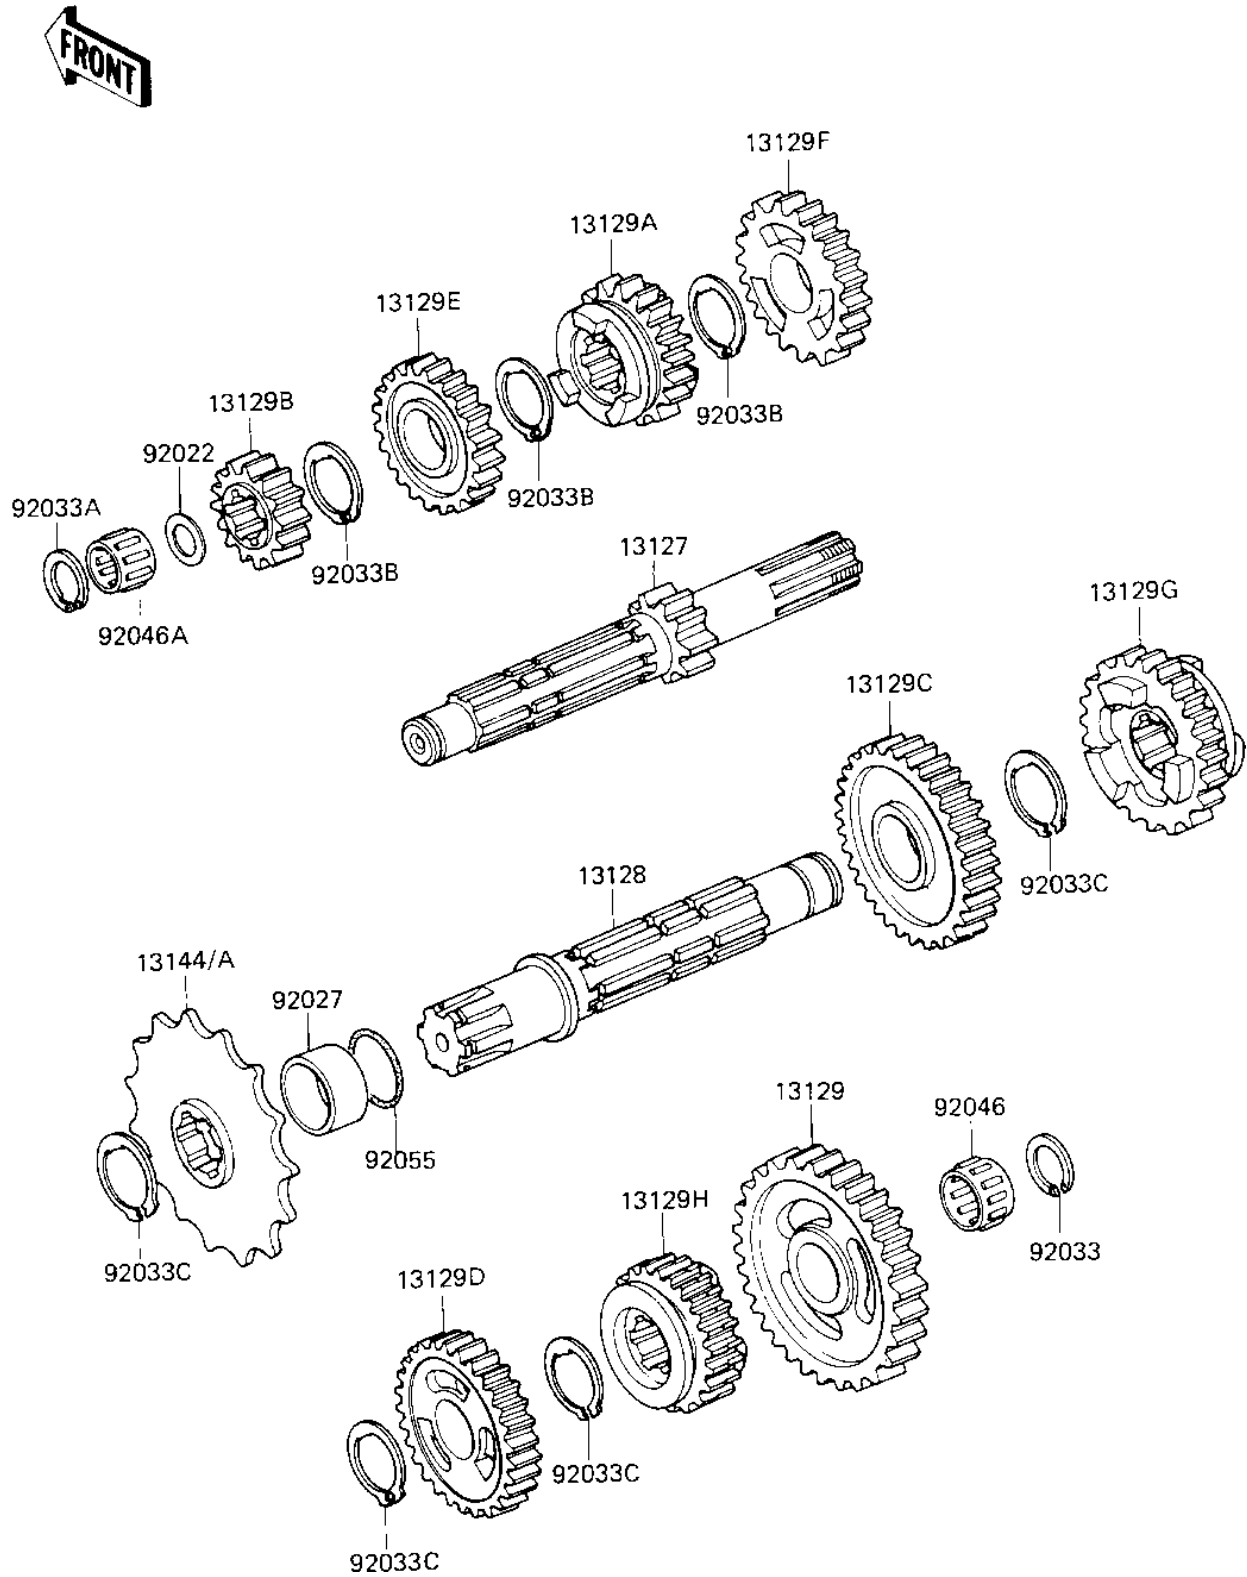

1984 Tecate

PARTS DIAGRAM

TRANSMISSION ('84 A1)

E1301-U14.3

1984 Tecate

PARTS LIST

TRANSMISSION ('84 A1)

ITEM NAME

PART NUMBER

QUANTITY
