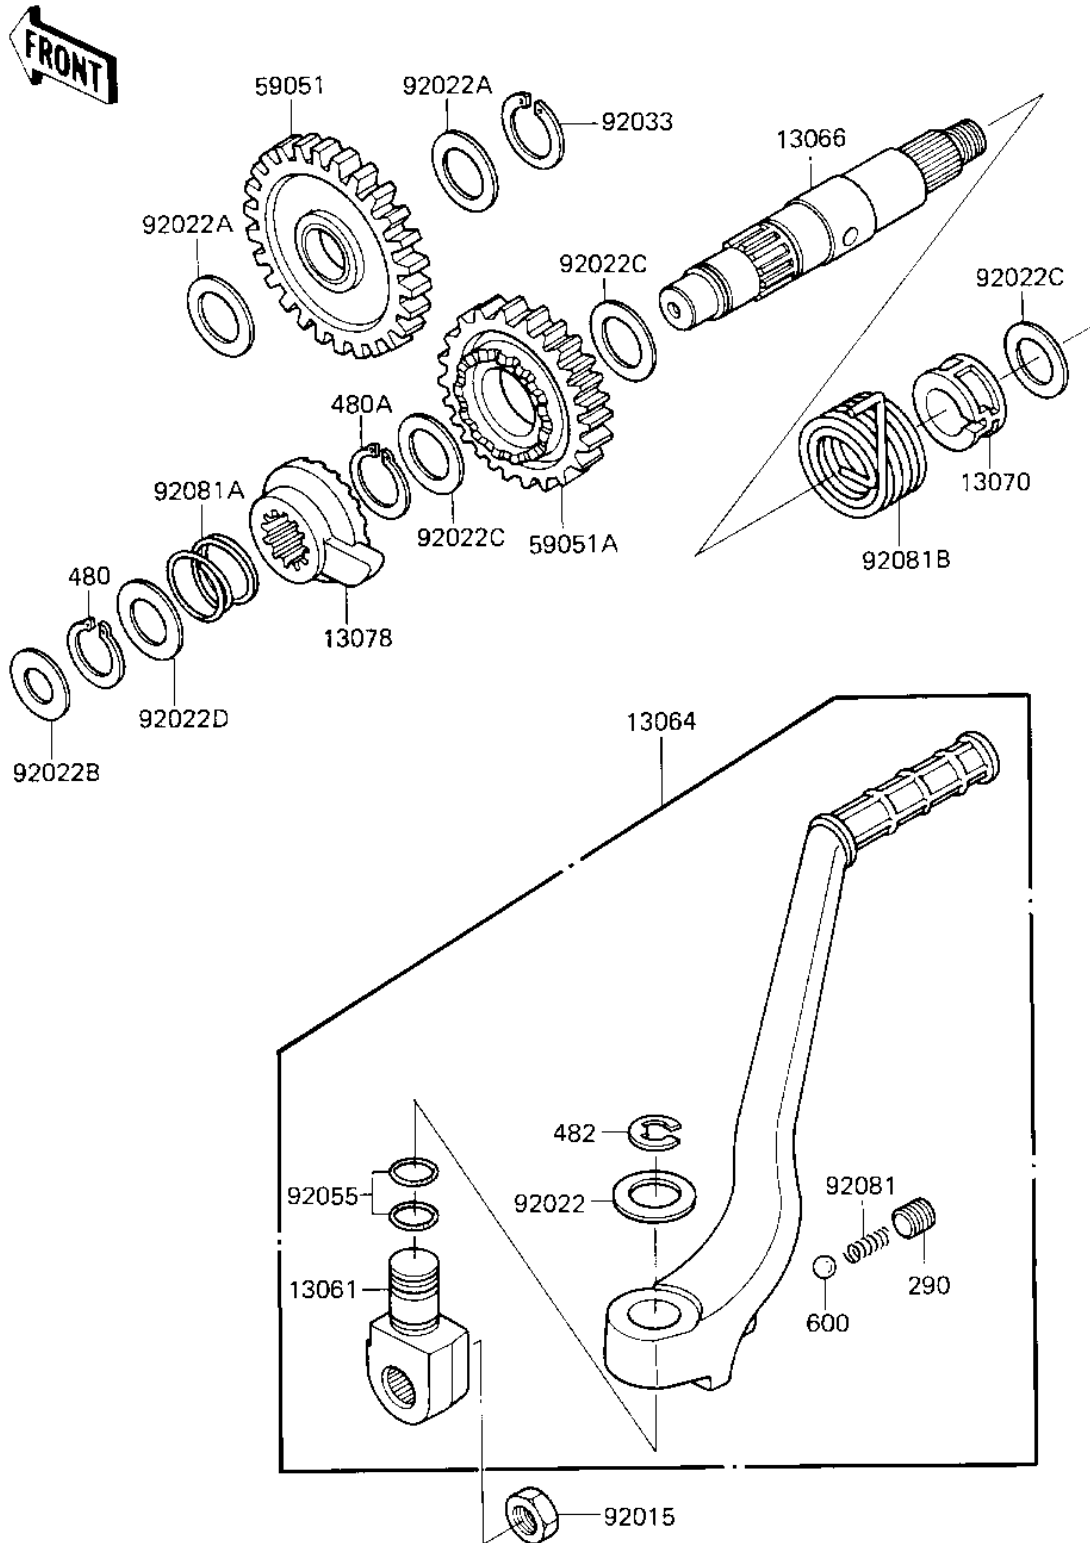

1984 Tecate

PARTS DIAGRAM

KICKSTARTER MECHANISM ('84 A1)

E1340-0034

1984 Tecate

PARTS LIST

KICKSTARTER MECHANISM ('84 A1)

ITEM NAME

PART NUMBER

QUANTITY
