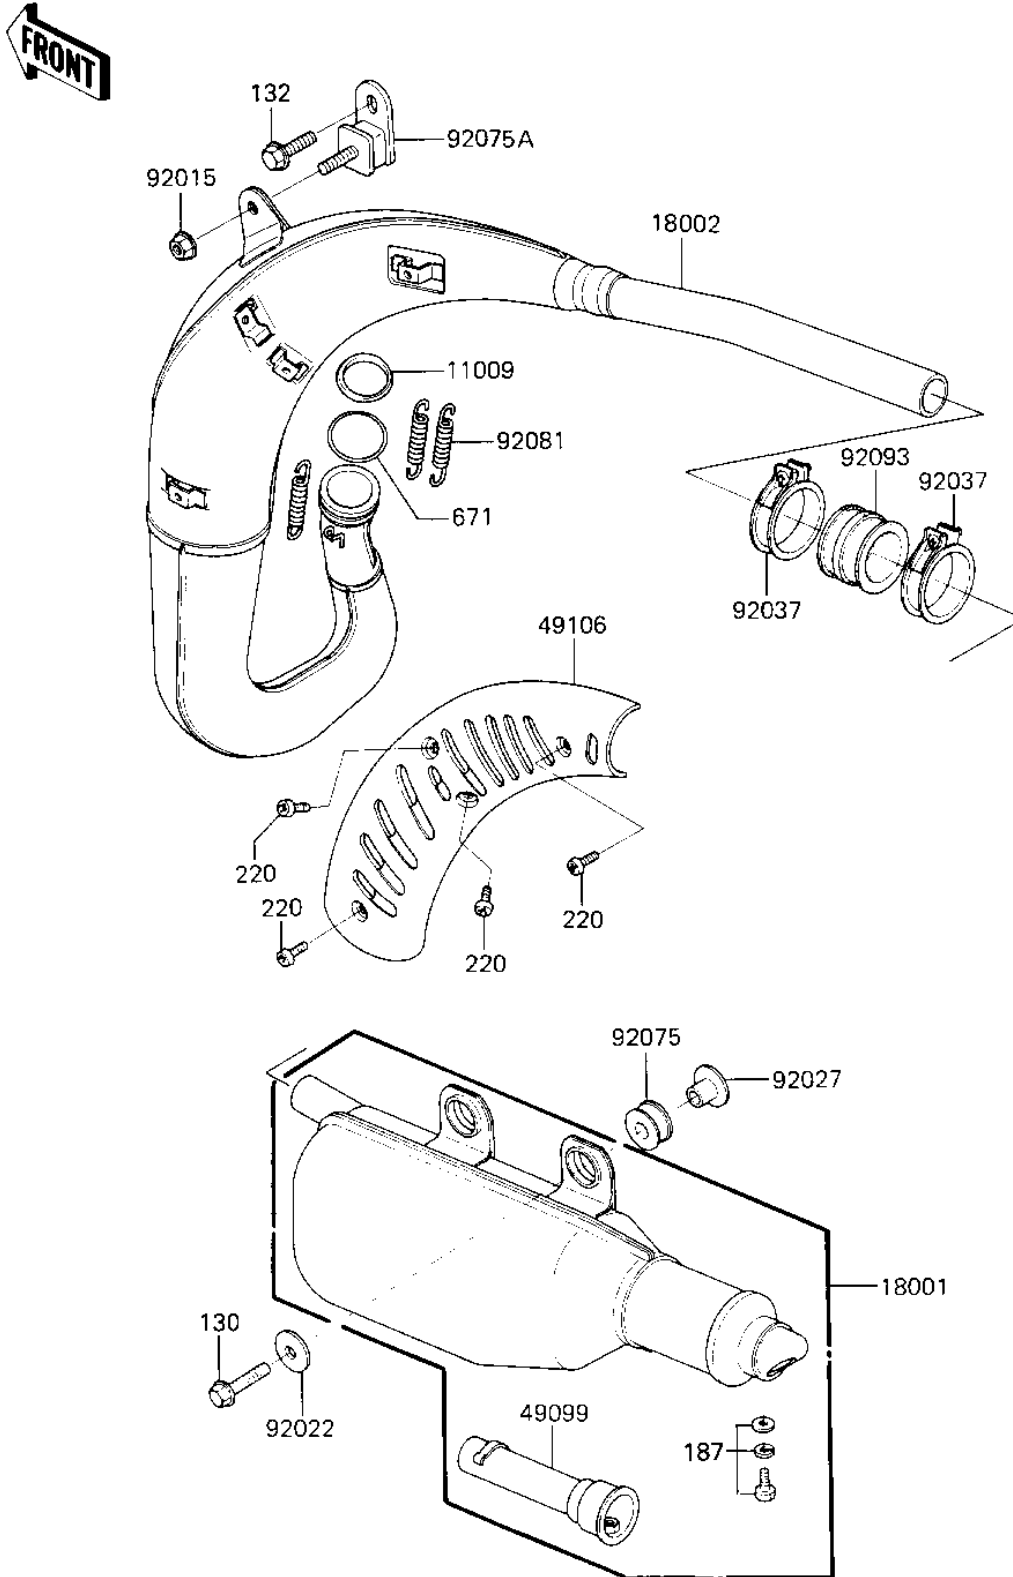

1984 Tecate

PARTS DIAGRAM

MUFFLER ('84 A1)

E1149-01/2

1984 Tecate

PARTS LIST

MUFFLER ('84 A1)

Kawasaki

Let the Good Times Roll®

ITEM NAME

PART NUMBER

QUANTITY
