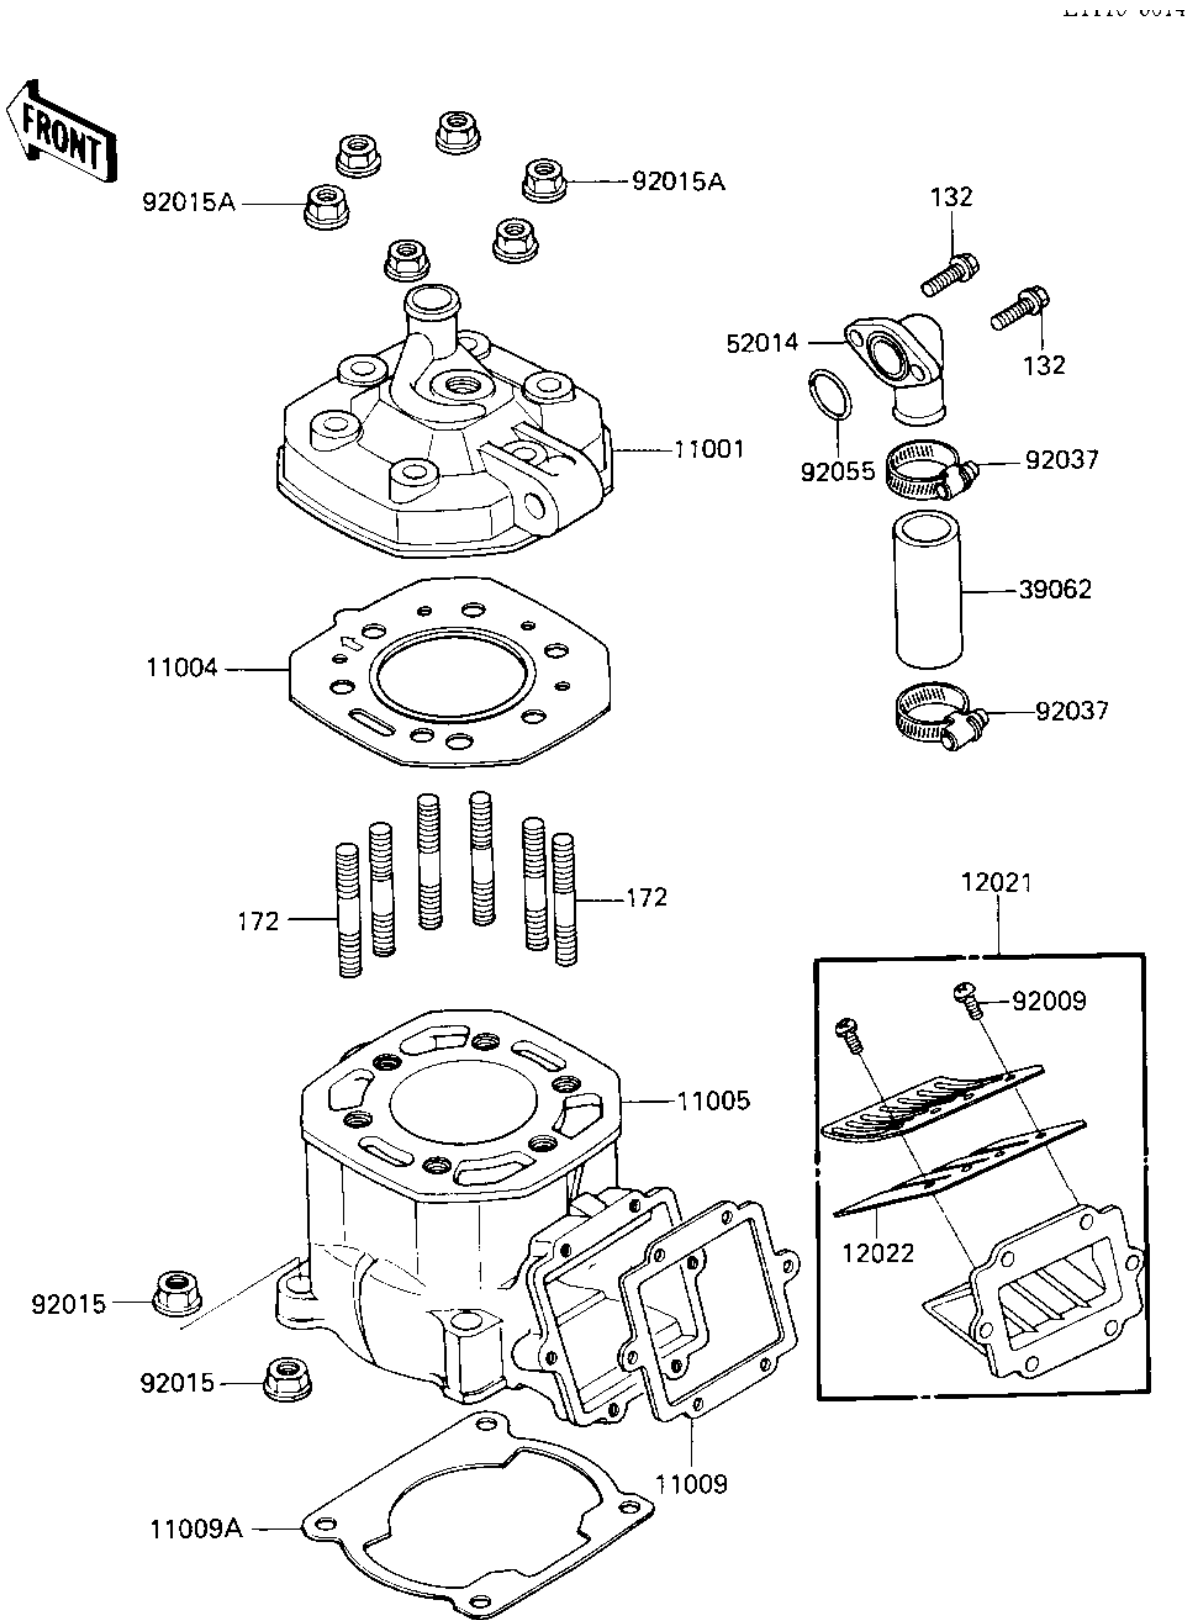

## PARTS DIAGRAM

### CYLINDER HEAD/CYLINDER/REED VALVE ('84 A)

## PARTS LIST

CYLINDER HEAD/CYLINDER/REED VALVE ('84 A

**Kawasaki**

Let the Good Times Roll®

**ITEM NAME**

**PART NUMBER**

**QUANTITY**

---