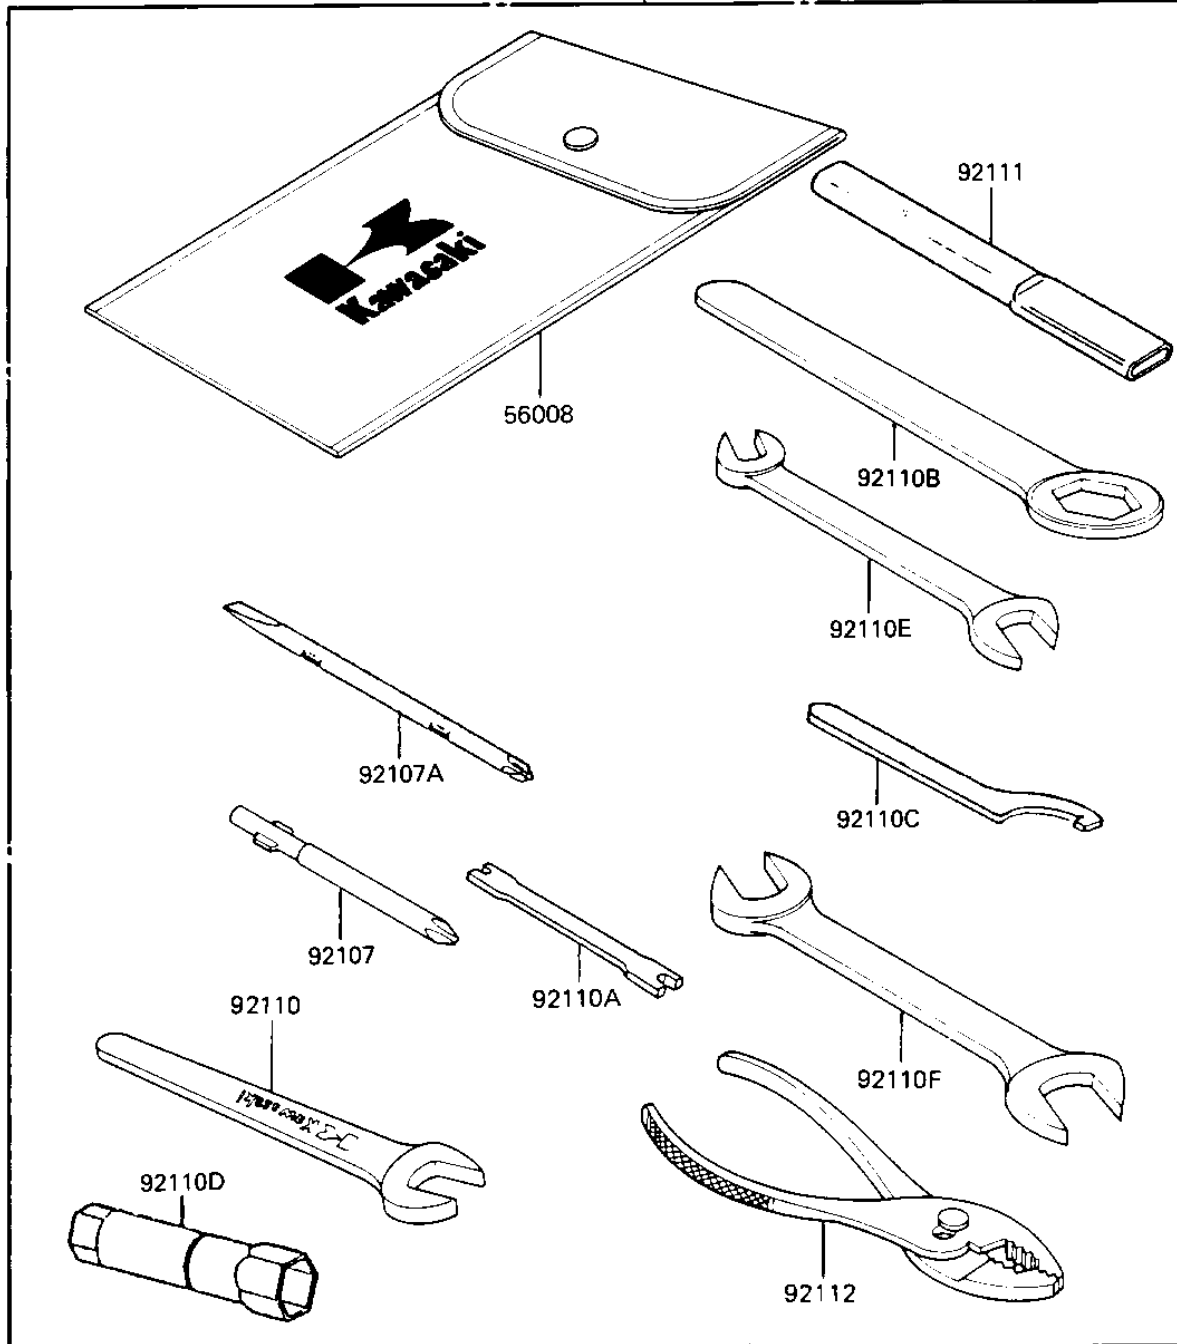

1986 KLR250

PARTS DIAGRAM

OWNER TOOLS

56007

F2810-0182

1986 KLR250

PARTS LIST OWNER TOOLS

ITEM NAME	PART NUMBER	QUANTITY
-----------	-------------	----------
