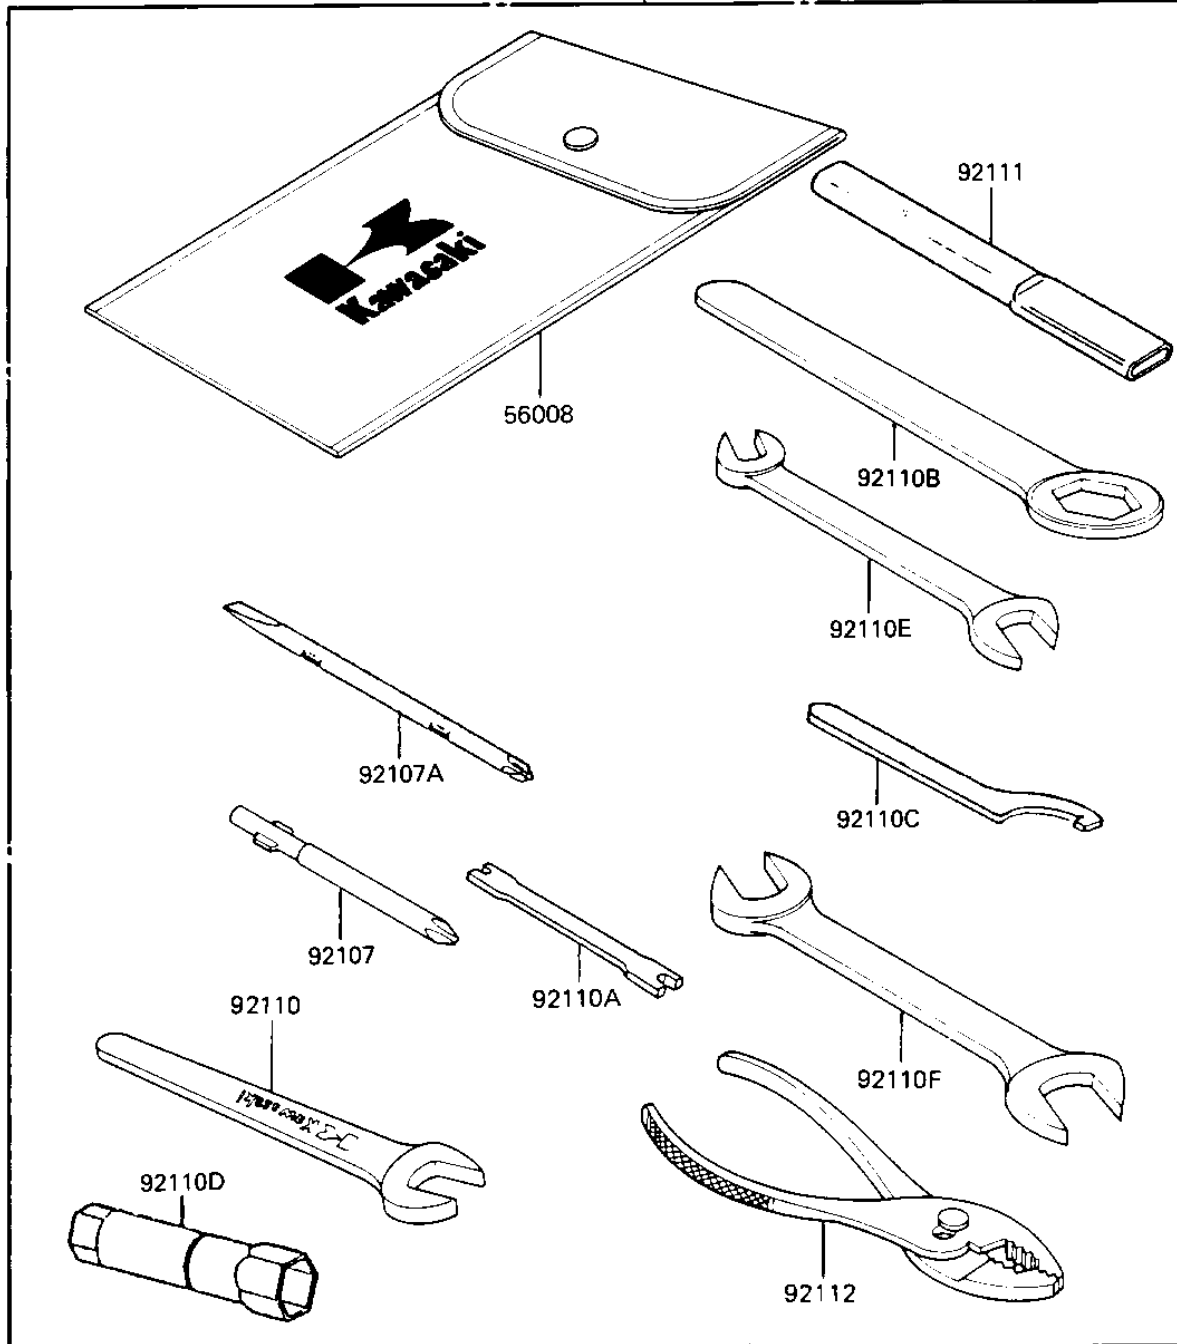

1985 KLR250

PARTS DIAGRAM

OWNER TOOLS

56007

F2810-0182

1985 KLR250

PARTS LIST OWNER TOOLS

ITEM NAME

PART NUMBER

QUANTITY
