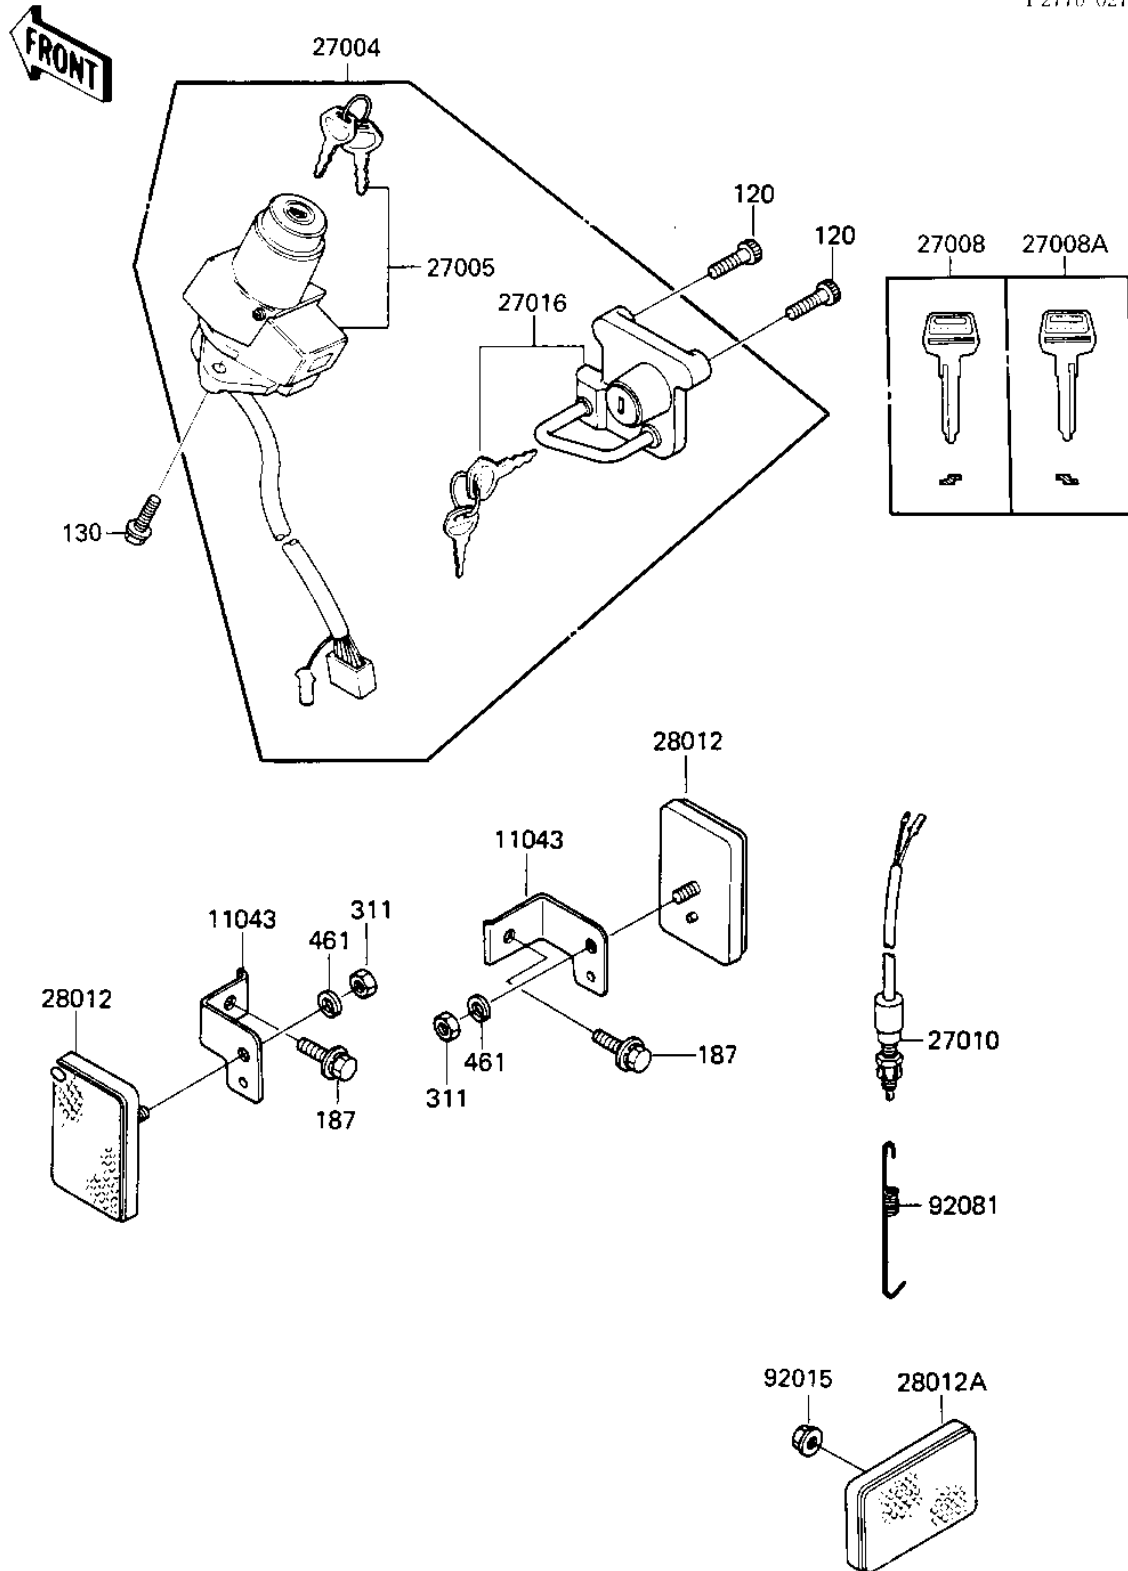

1985 KLR250

PARTS DIAGRAM

IGNITION SWITCH/LOCKS/REFLECTORS

F2770-0276

1985 KLR250

PARTS LIST

IGNITION SWITCH/LOCKS/REFLECTORS

ITEM NAME

PART NUMBER

QUANTITY
