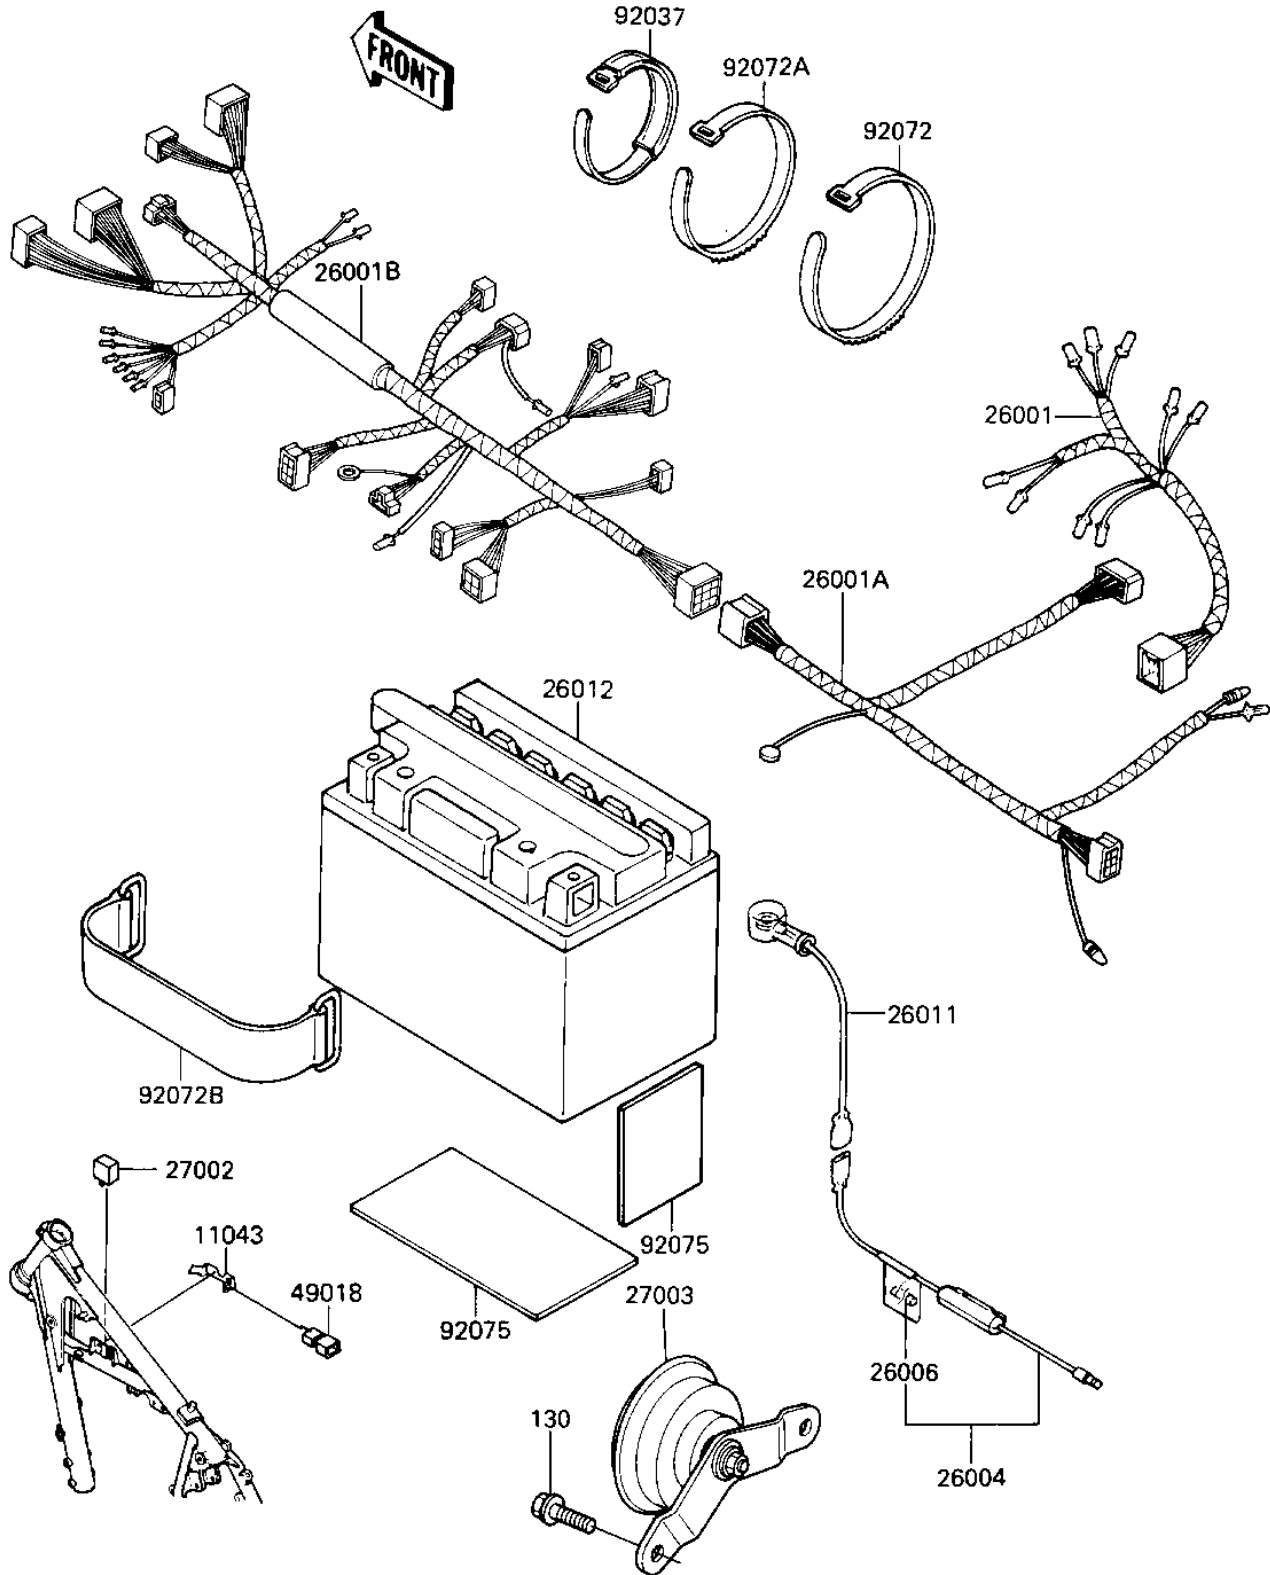

1986 KLR250

PARTS DIAGRAM

CHASSIS ELECTRICAL EQUIPMENT

F2760-0330

1986 KLR250

PARTS LIST

CHASSIS ELECTRICAL EQUIPMENT

ITEM NAME

PART NUMBER

QUANTITY
