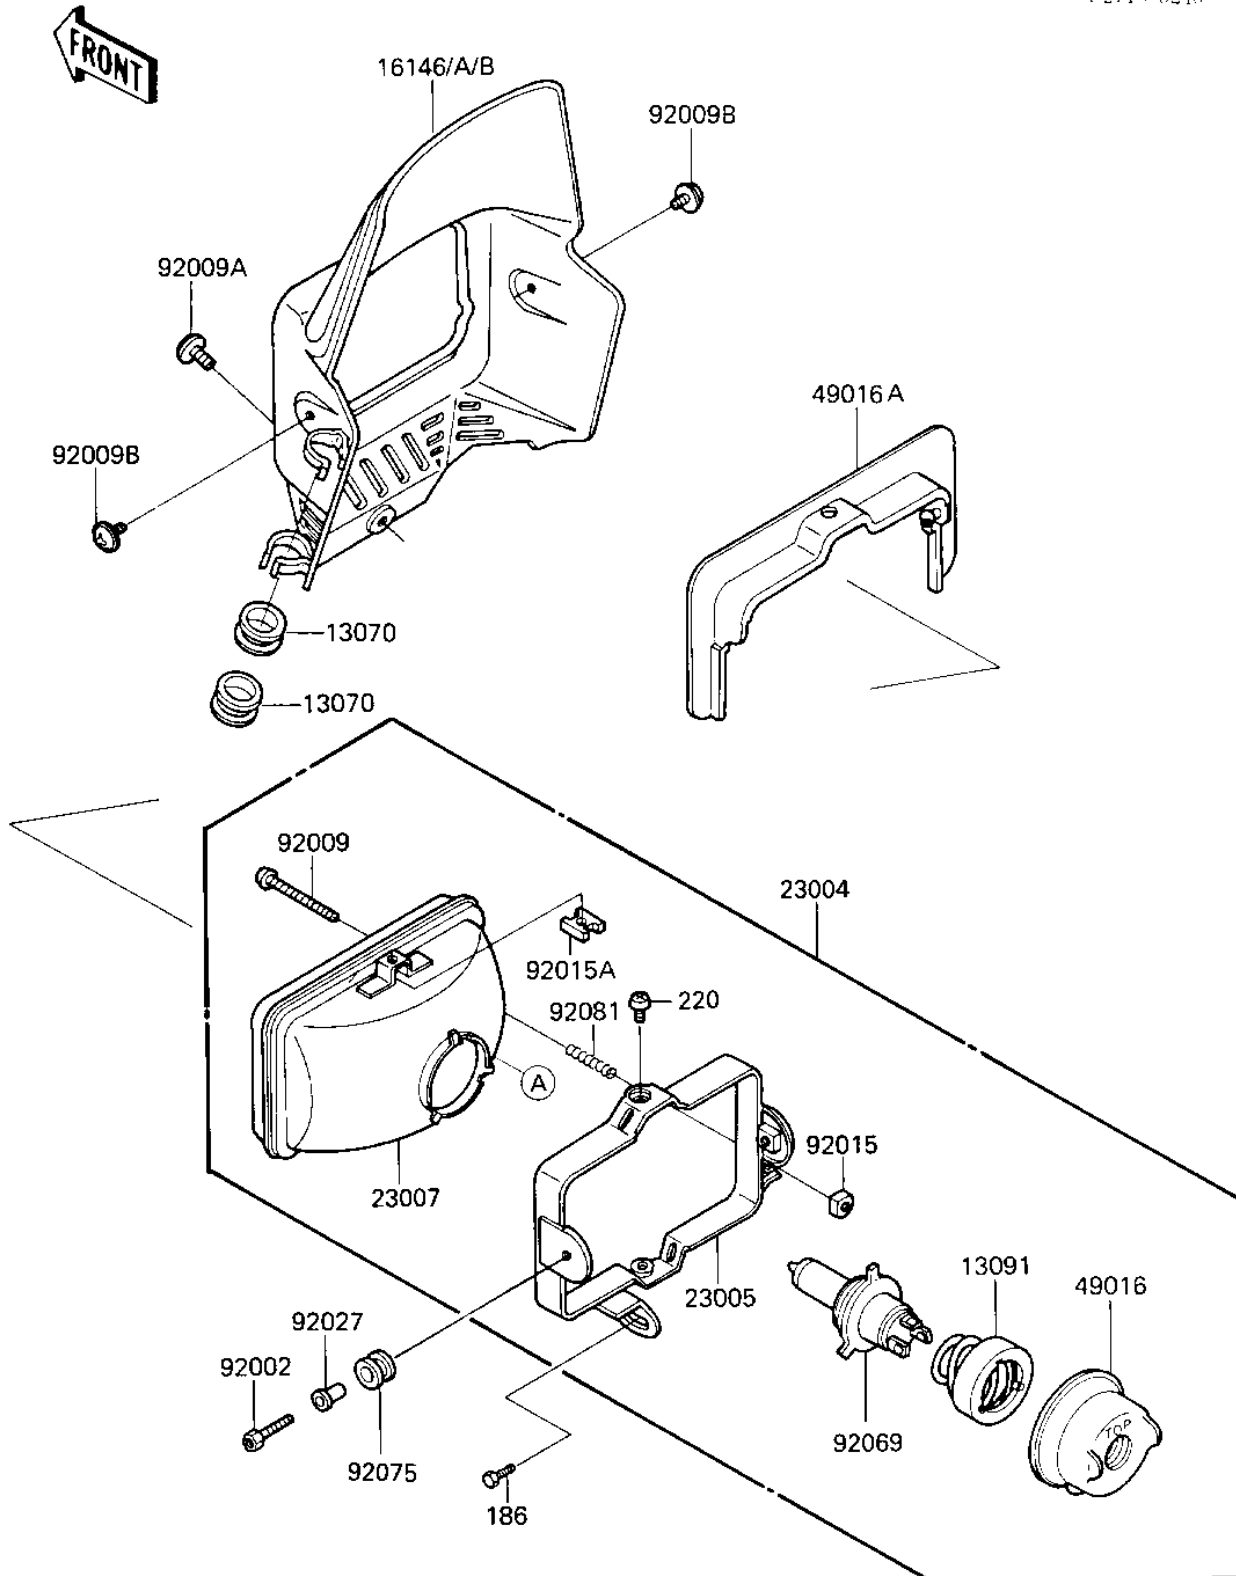

1986 KLR250

PARTS DIAGRAM

HEADLIGHT

F2710-0240

1986 KLR250

PARTS LIST

HEADLIGHT

Kawasaki

Let the Good Times Roll®

ITEM NAME

PART NUMBER

QUANTITY
