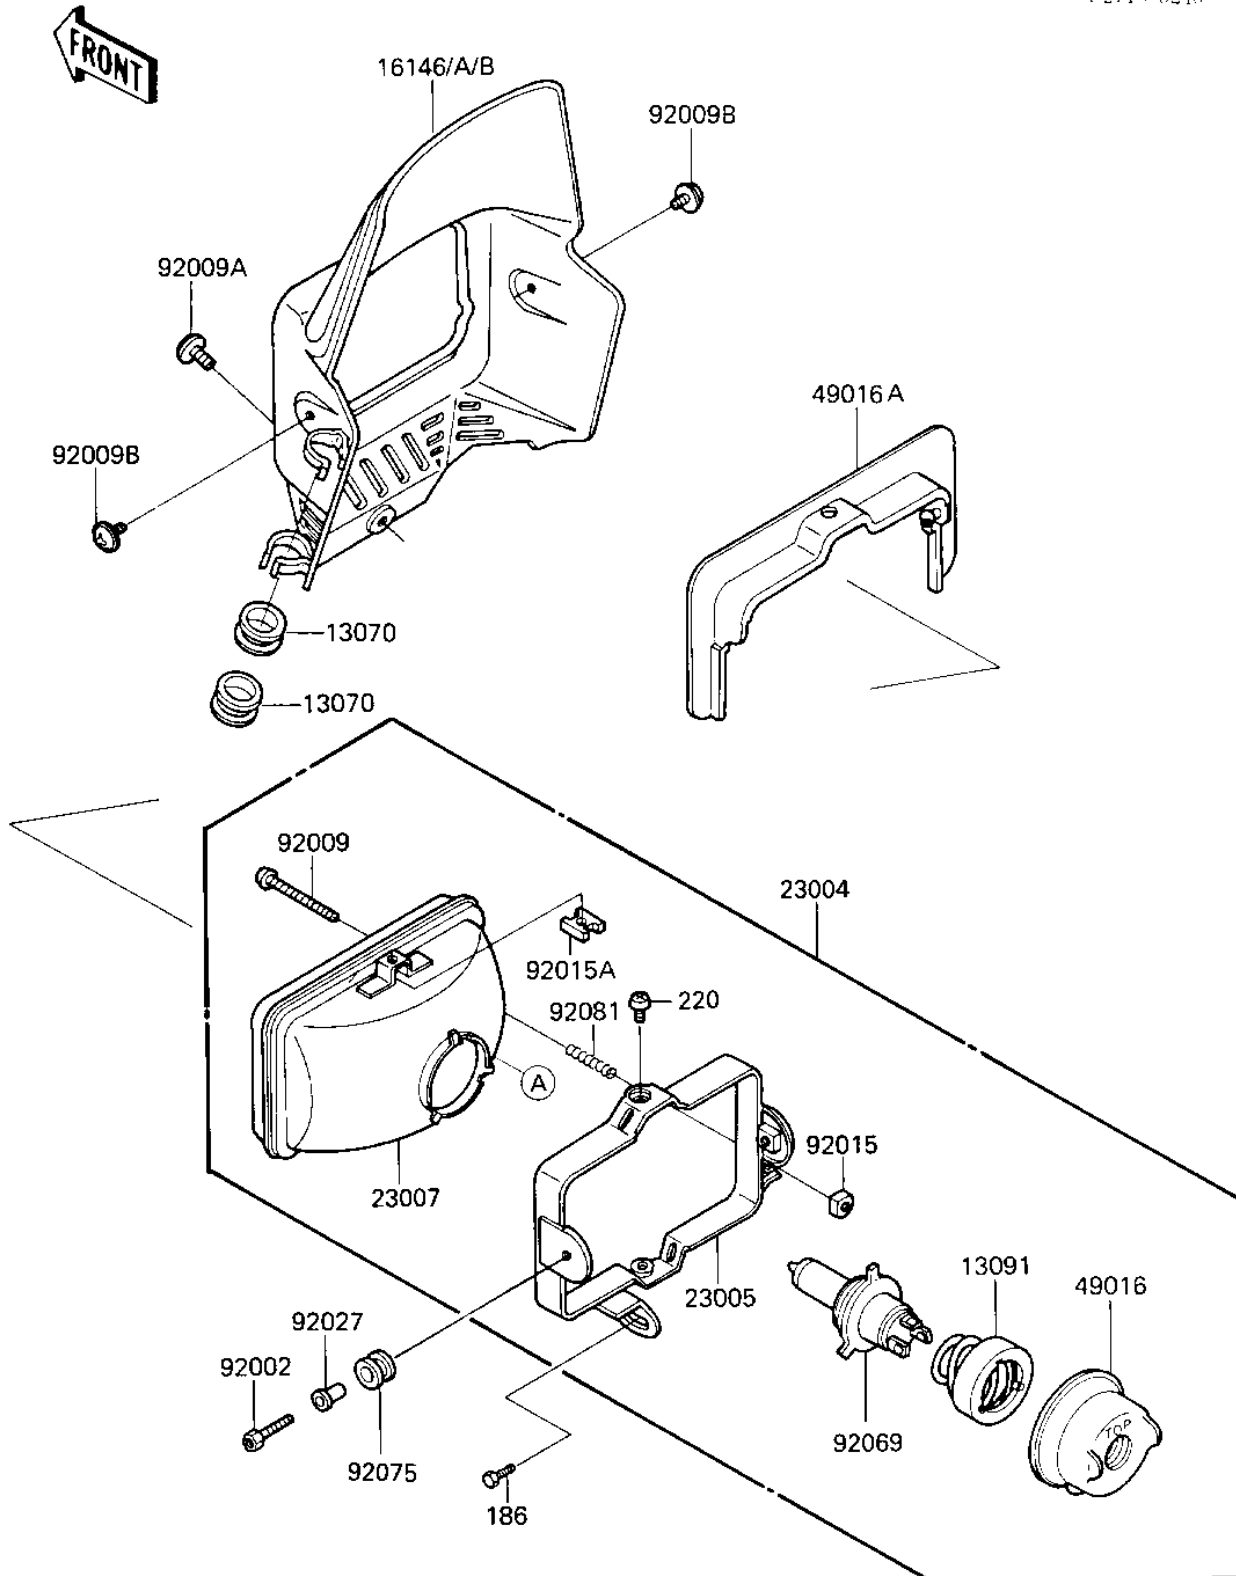

1985 KLR250

PARTS DIAGRAM

HEADLIGHT

F2710-0240

1985 KLR250

PARTS LIST

HEADLIGHT

Kawasaki

Let the Good Times Roll®

ITEM NAME

PART NUMBER

QUANTITY
