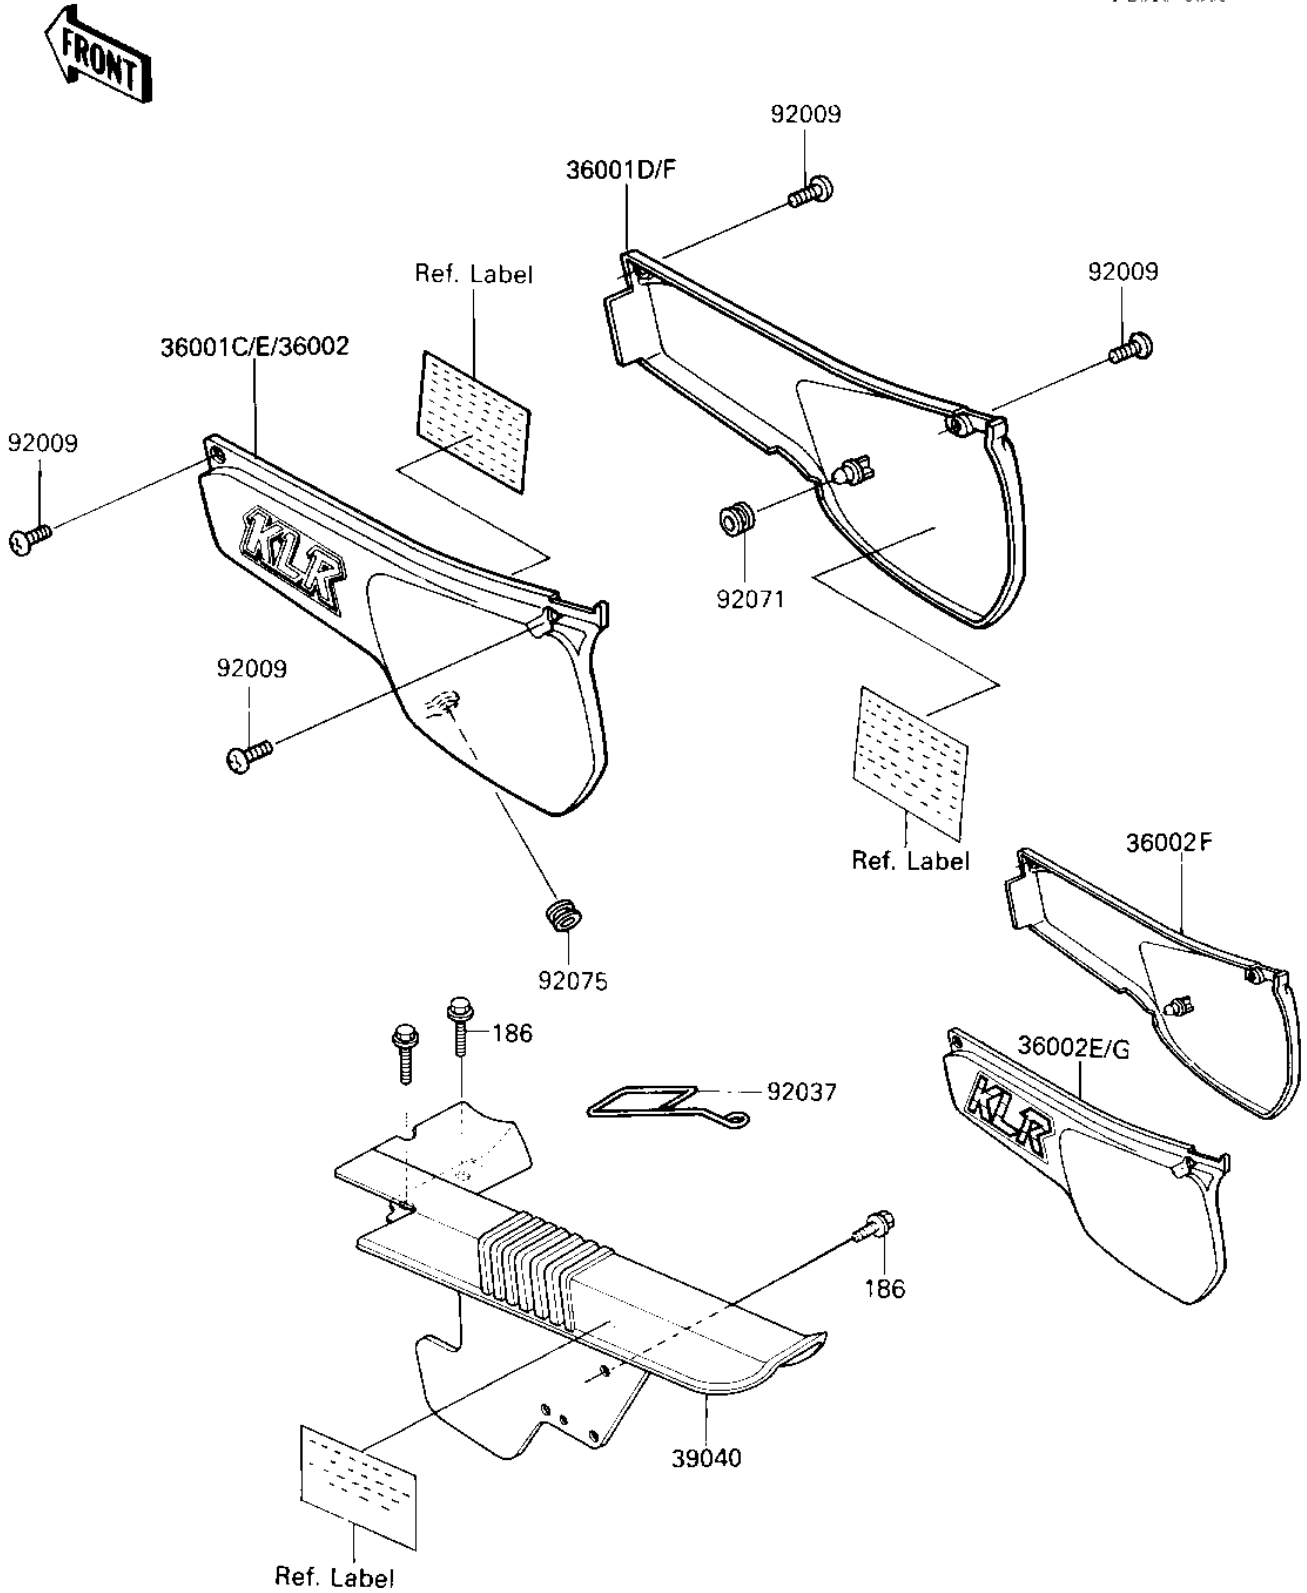

1986 KLR250

PARTS DIAGRAM

SIDE COVERS/CHAIN COVER

F2610-0300

1986 KLR250

PARTS LIST

SIDE COVERS/CHAIN COVER

Kawasaki

Let the Good Times Roll®

ITEM NAME

PART NUMBER

QUANTITY
