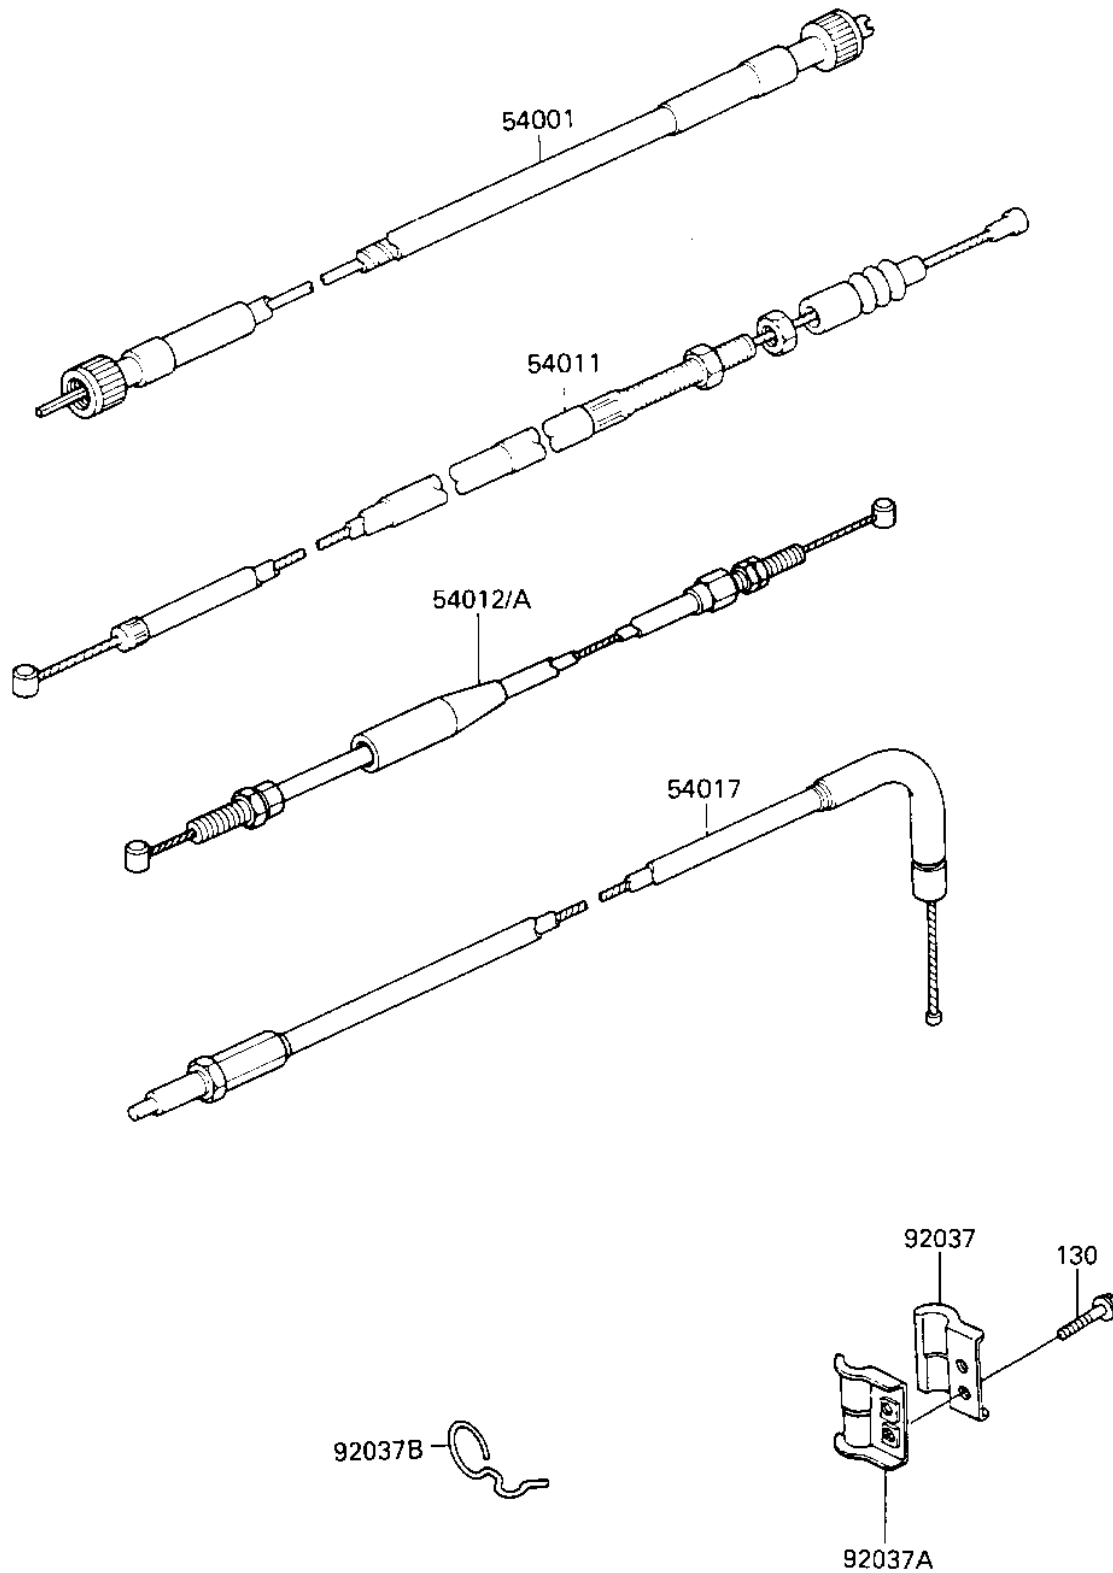

1986 KLR250

PARTS DIAGRAM

CABLES

F2540-0226

1986 KLR250

PARTS LIST

CABLES

Kawasaki

Let the Good Times Roll®

ITEM NAME

PART NUMBER

QUANTITY
