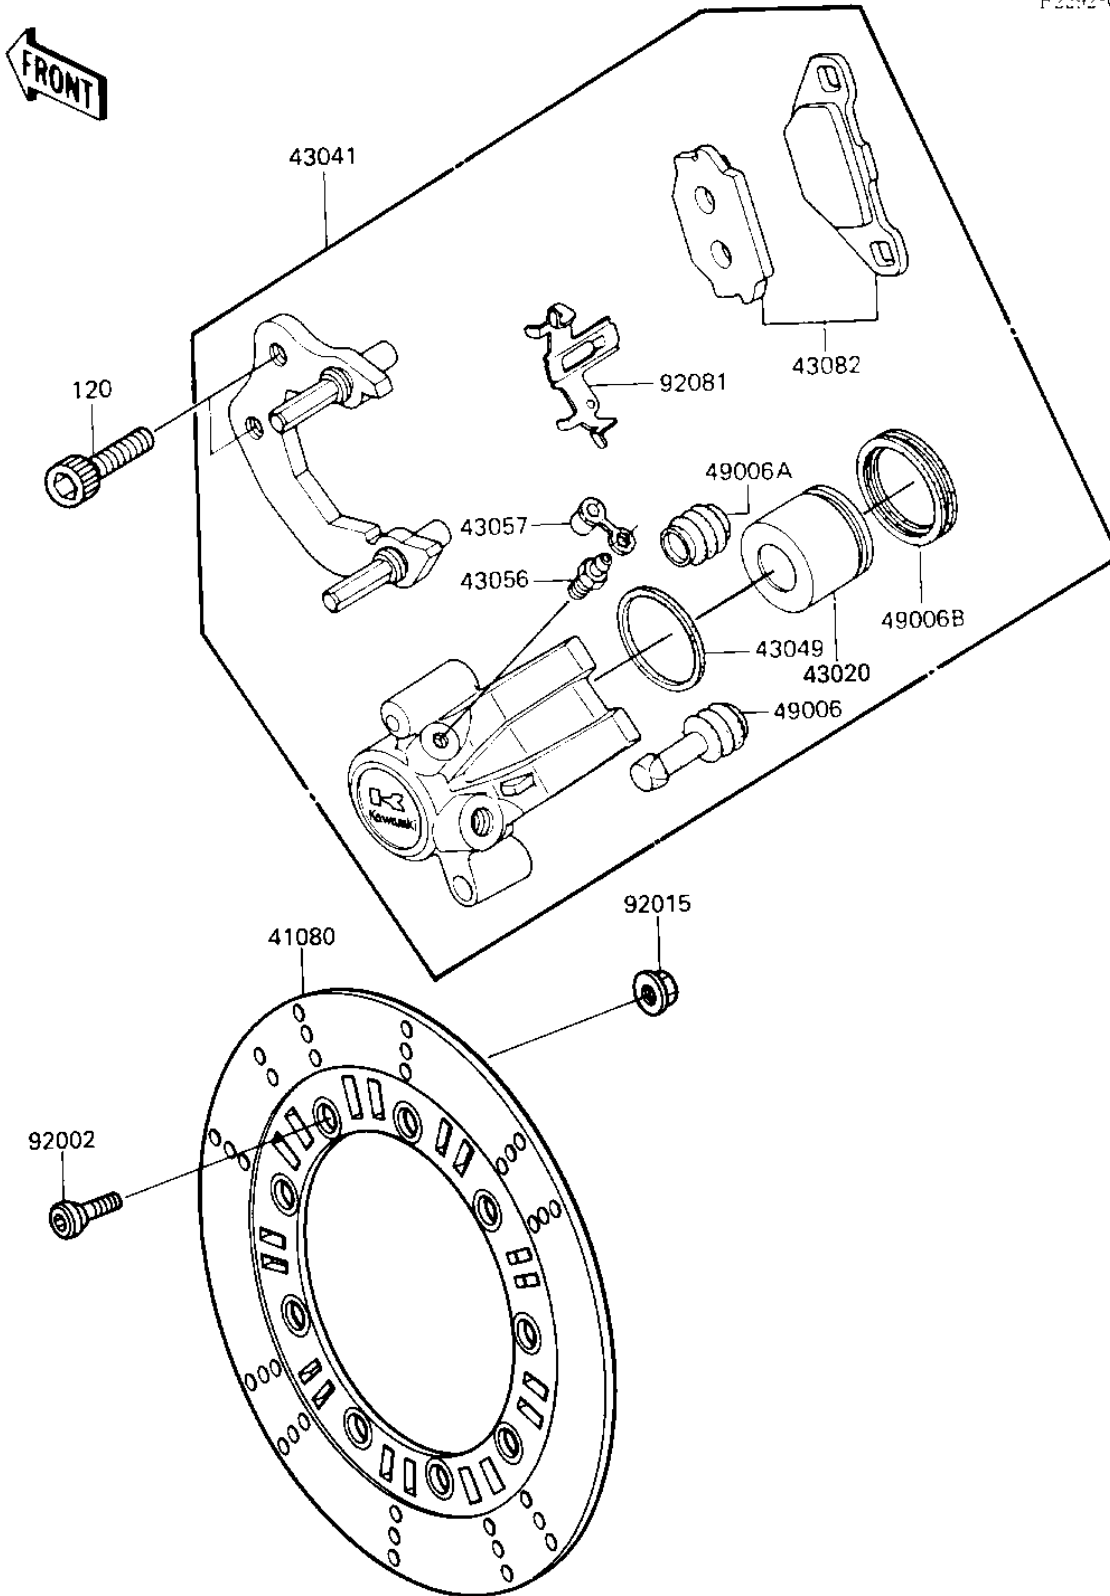

1986 KLR250

PARTS DIAGRAM

FRONT BRAKE

F2292-0072

1986 KLR250

PARTS LIST FRONT BRAKE

ITEM NAME

PART NUMBER

QUANTITY
