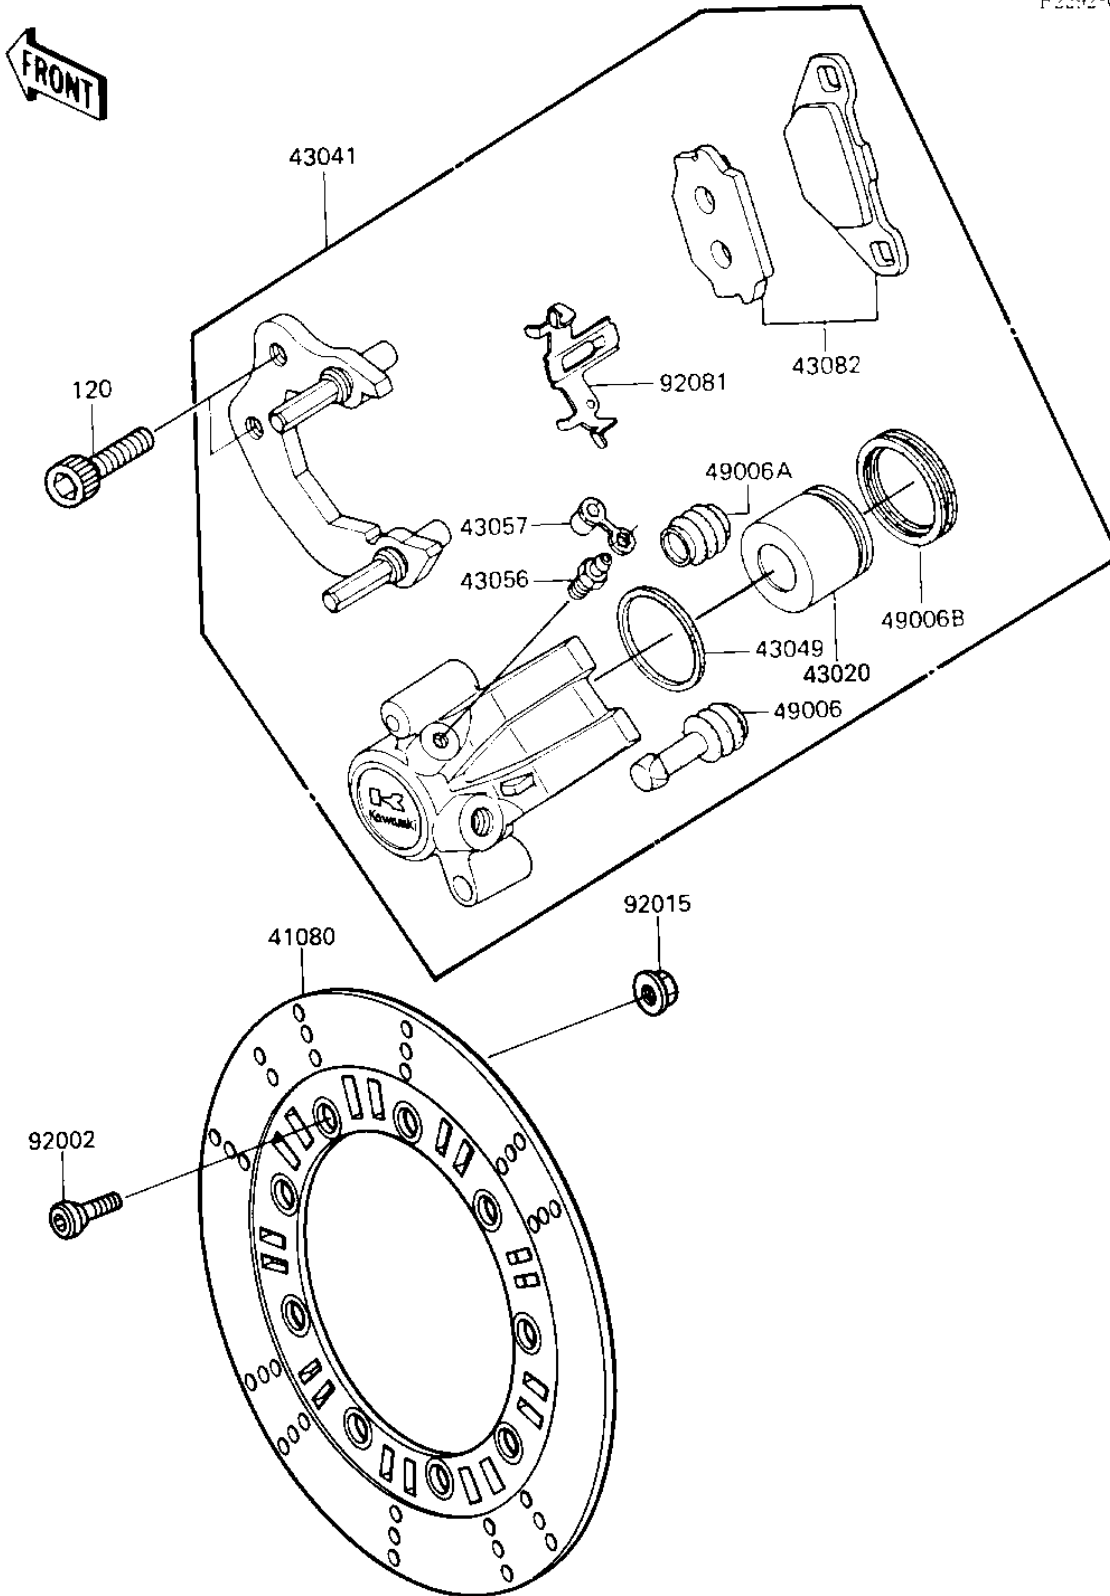

1985 KLR250

PARTS DIAGRAM

FRONT BRAKE

F2292-0072

1985 KLR250

PARTS LIST FRONT BRAKE

ITEM NAME

PART NUMBER

QUANTITY
