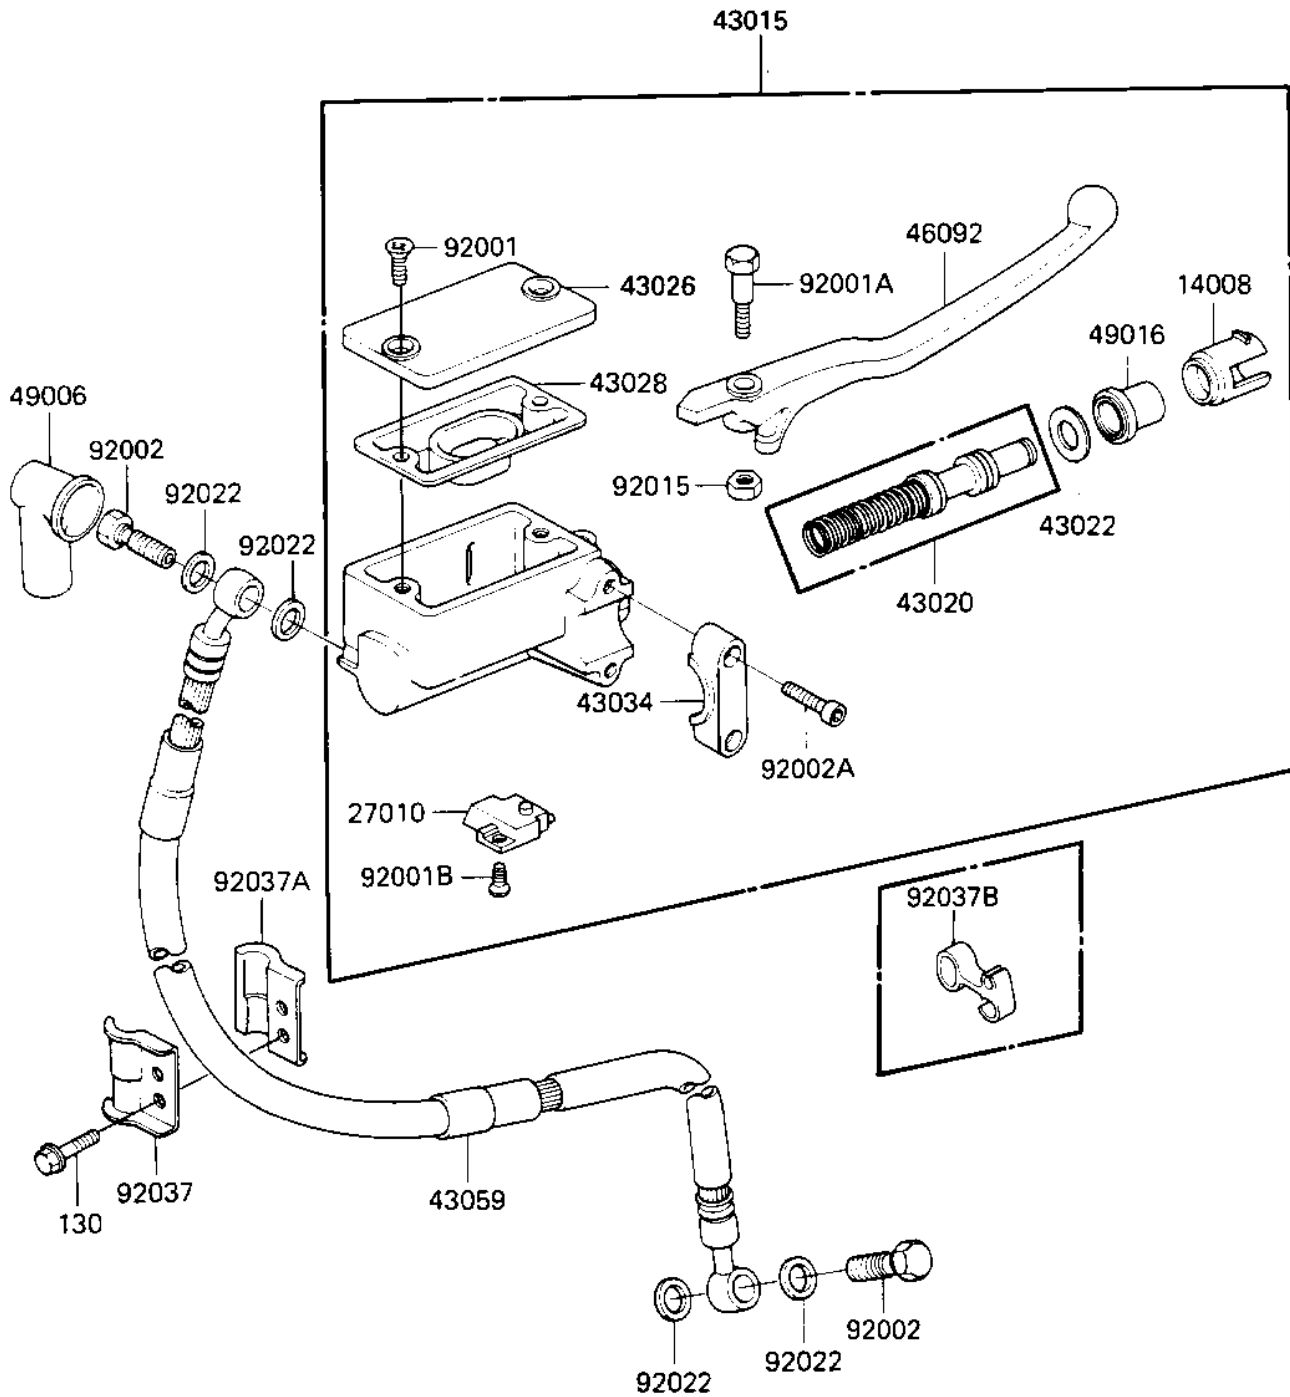

1985 KLR250

PARTS DIAGRAM

FRONT MASTER CYLINDER

F2291-0134

1985 KLR250

PARTS LIST

FRONT MASTER CYLINDER

Kawasaki

Let the Good Times Roll®

ITEM NAME

PART NUMBER

QUANTITY
