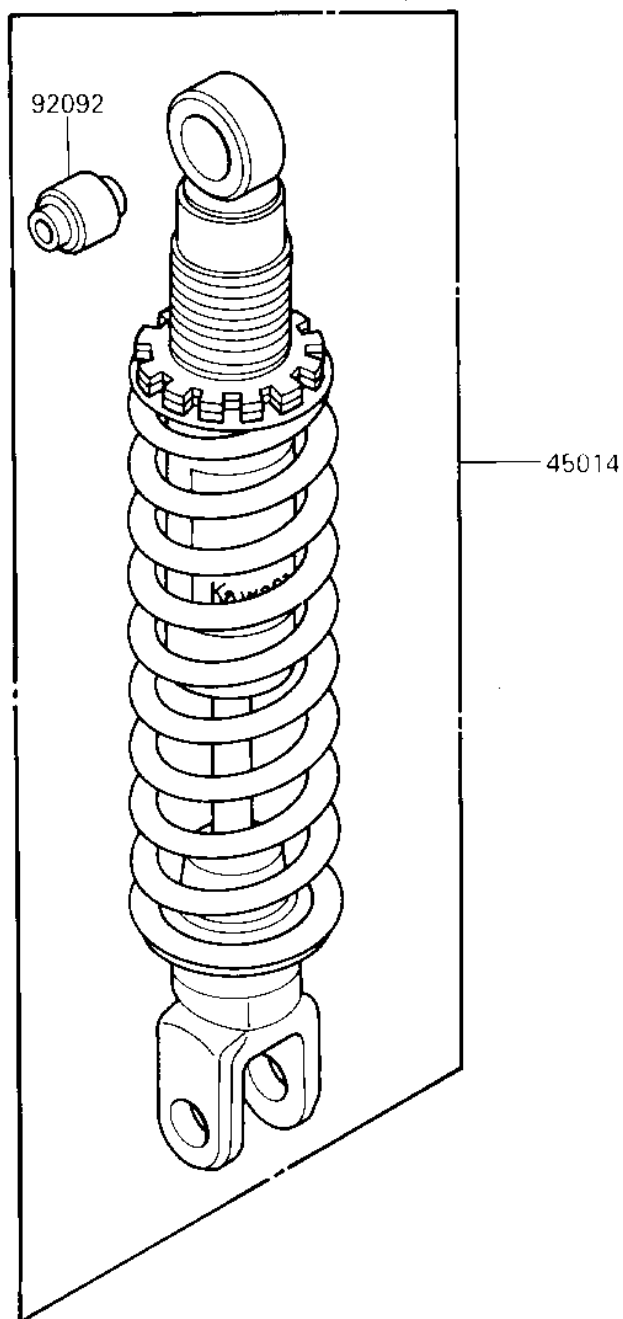

1986 KLR250

PARTS DIAGRAM SHOCK ABSORBER

F2280-0091

1986 KLR250

PARTS LIST SHOCK ABSORBER

ITEM NAME

PART NUMBER

QUANTITY
