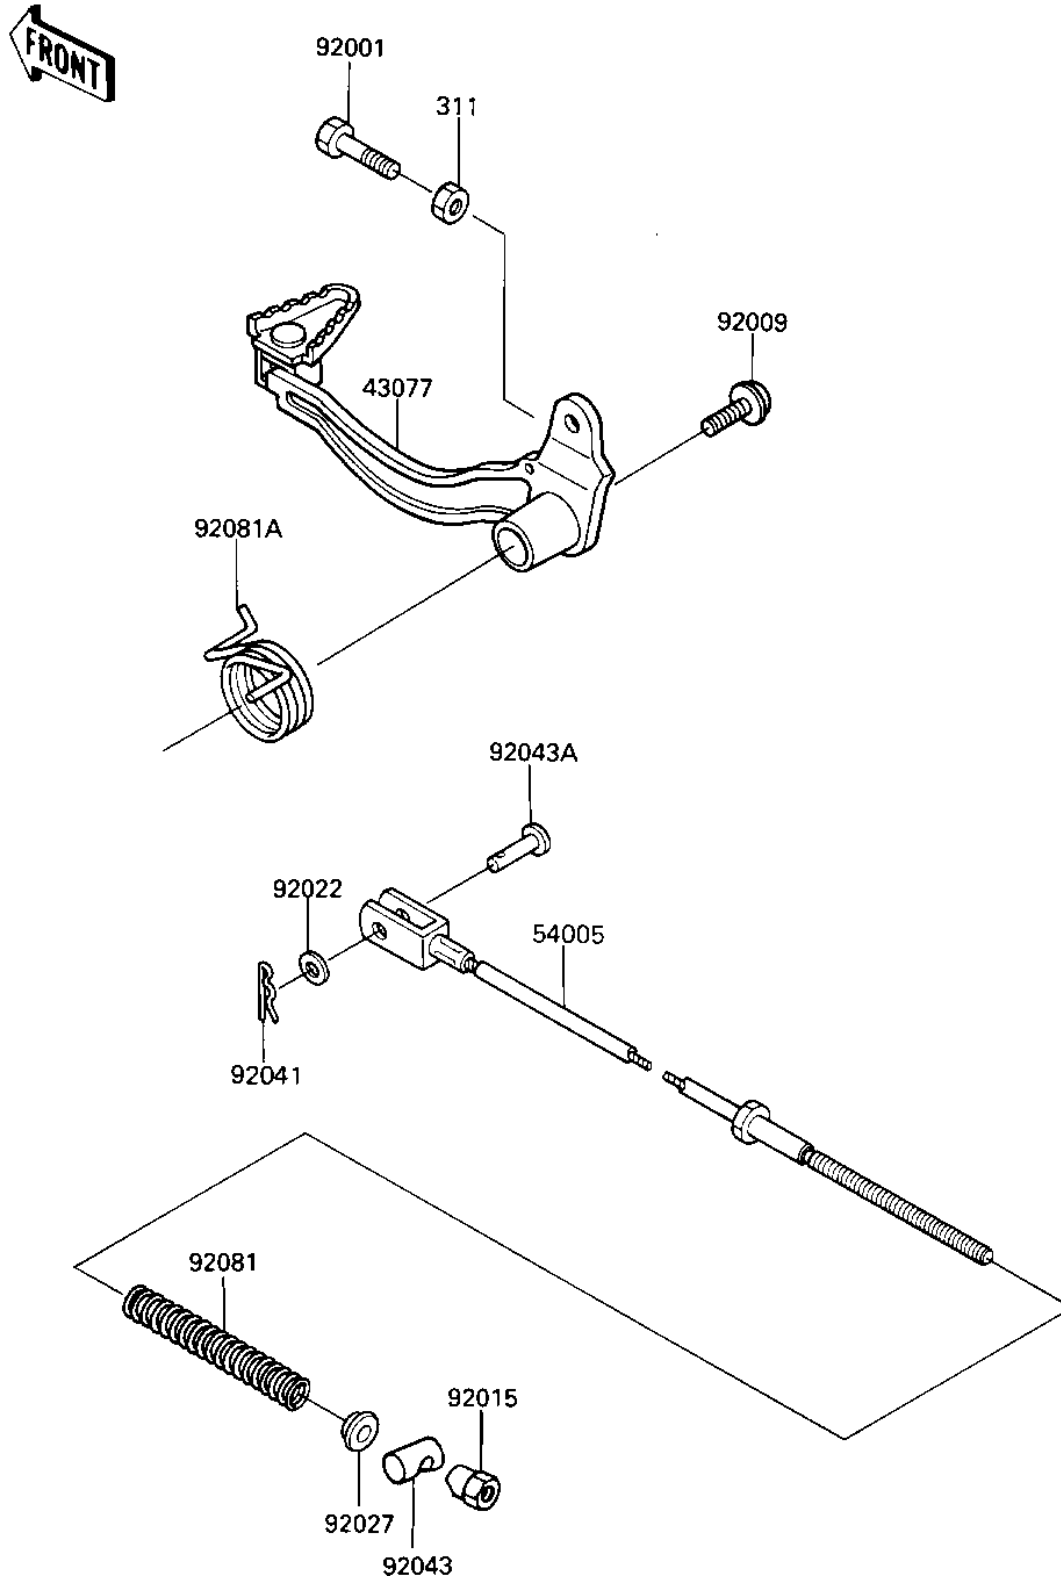

1986 KLR250

PARTS DIAGRAM

BRAKE PEDAL

F2260-0149

1986 KLR250

PARTS LIST BRAKE PEDAL

ITEM NAME

PART NUMBER

QUANTITY
