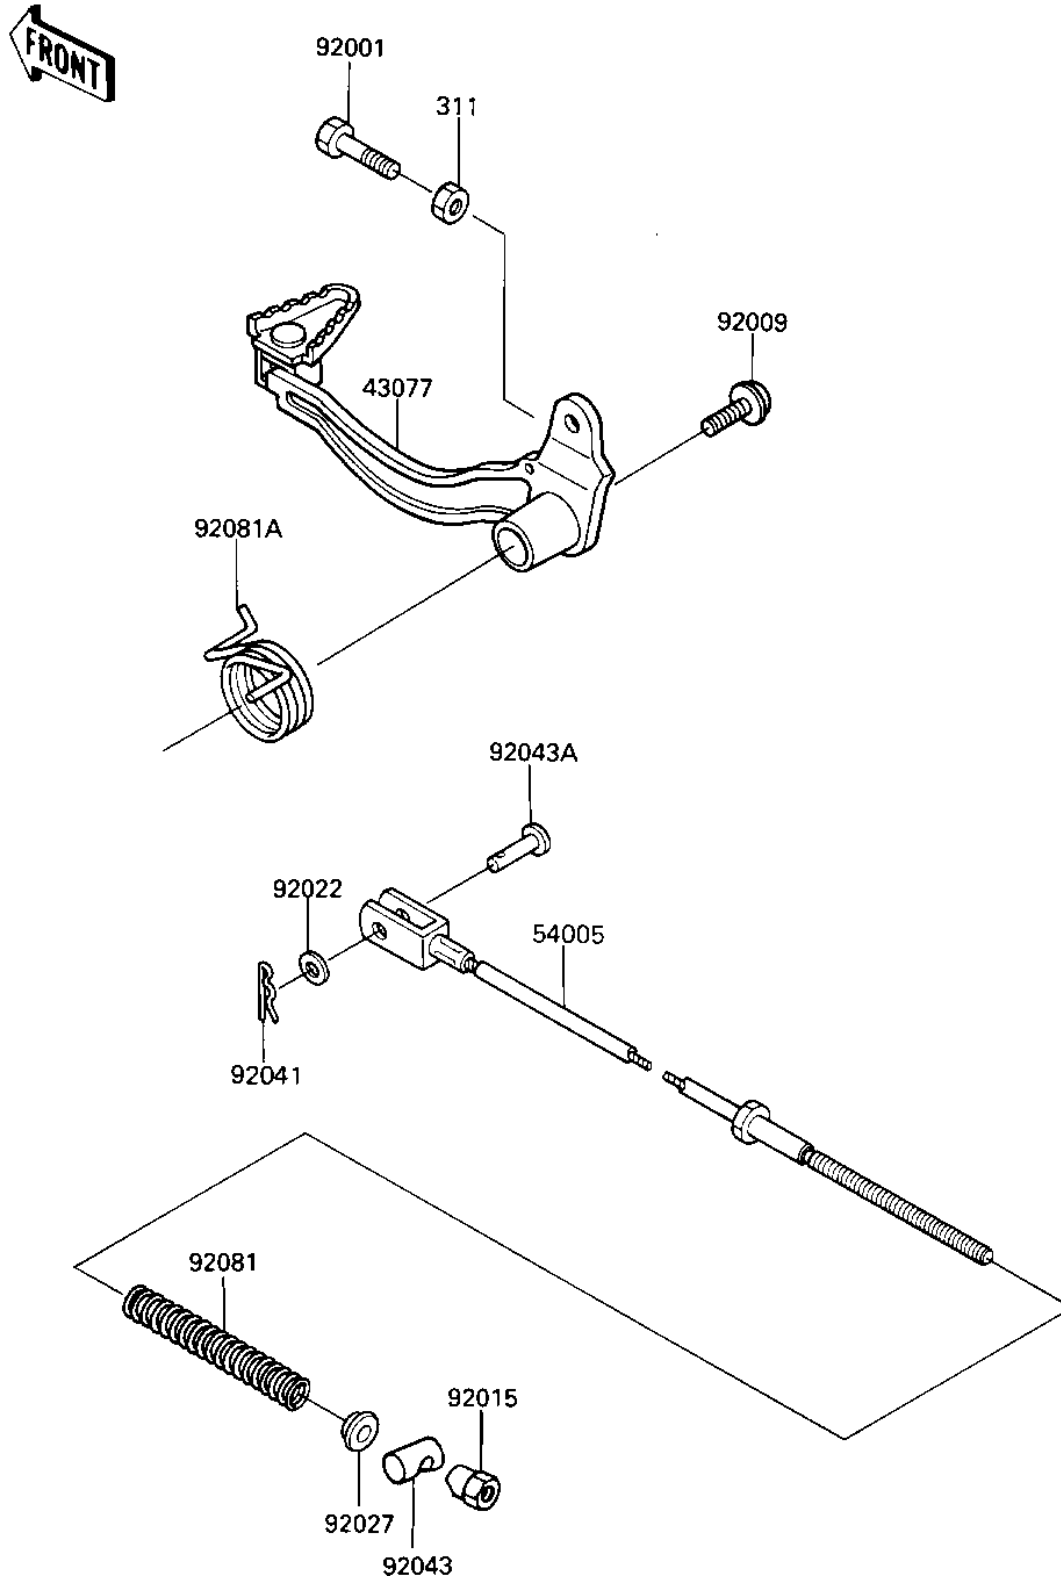

1985 KLR250

PARTS DIAGRAM

BRAKE PEDAL

F2260-0149

1985 KLR250

PARTS LIST BRAKE PEDAL

ITEM NAME

PART NUMBER

QUANTITY
