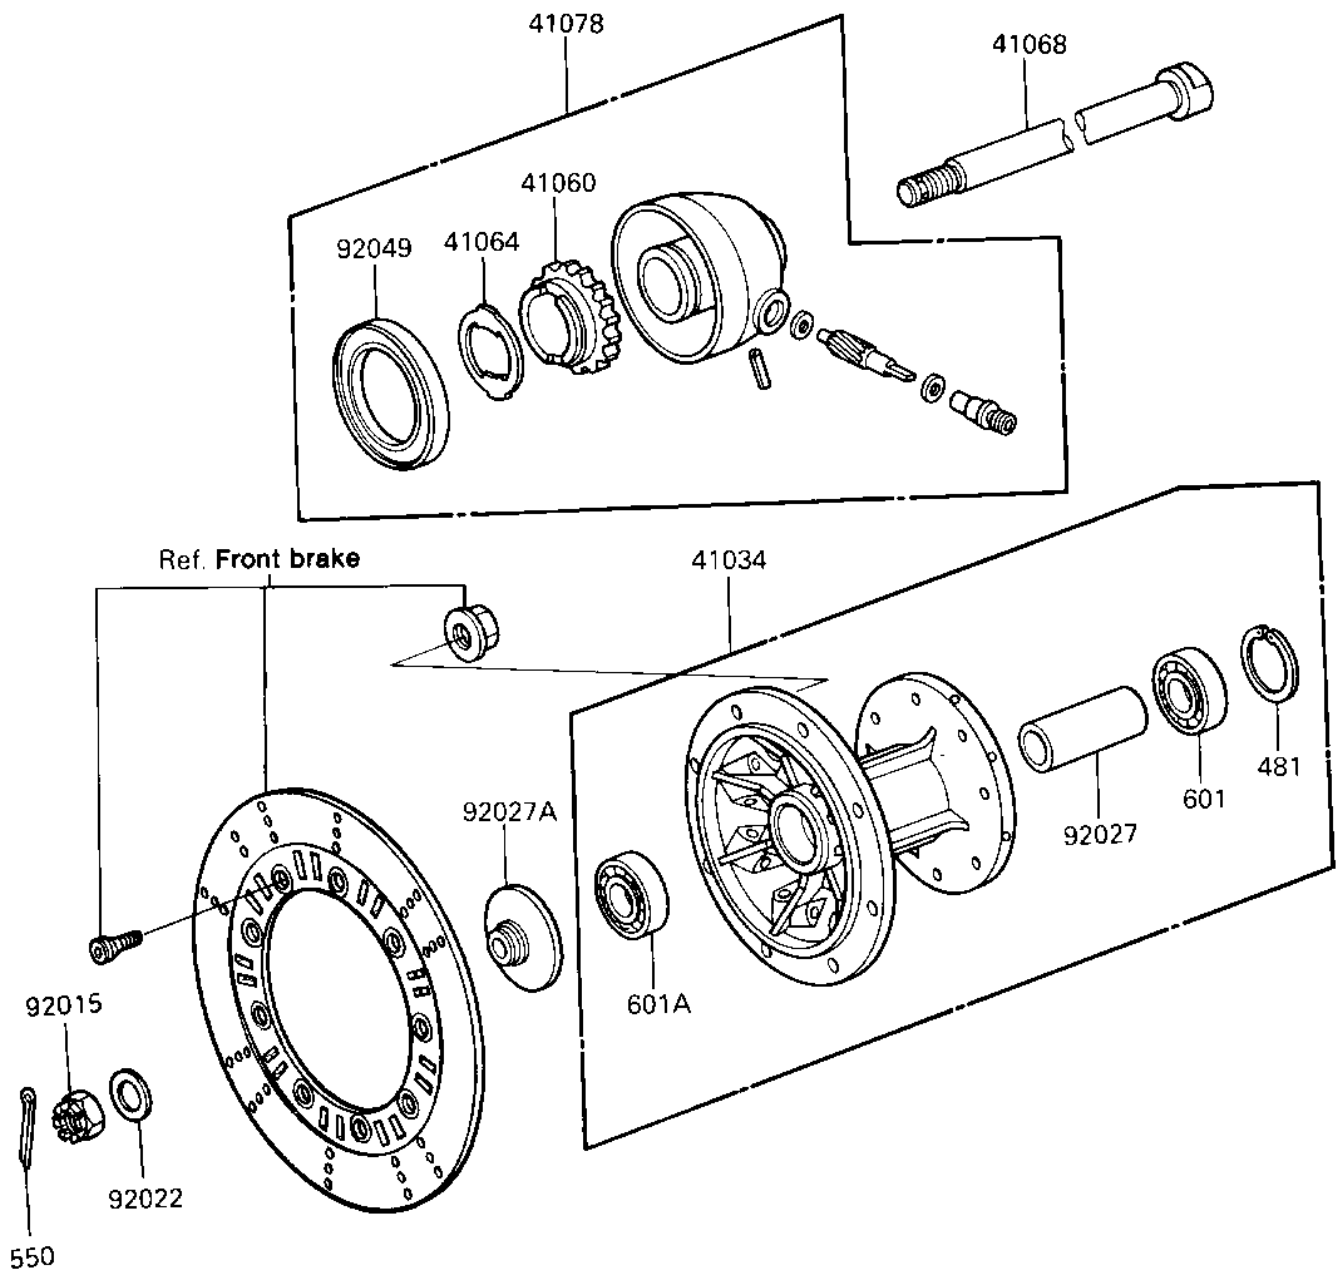

1986 KLR250

PARTS DIAGRAM

FRONT HUB

F2230-0121

1986 KLR250

PARTS LIST

FRONT HUB

Kawasaki

Let the Good Times Roll®

ITEM NAME

PART NUMBER

QUANTITY
