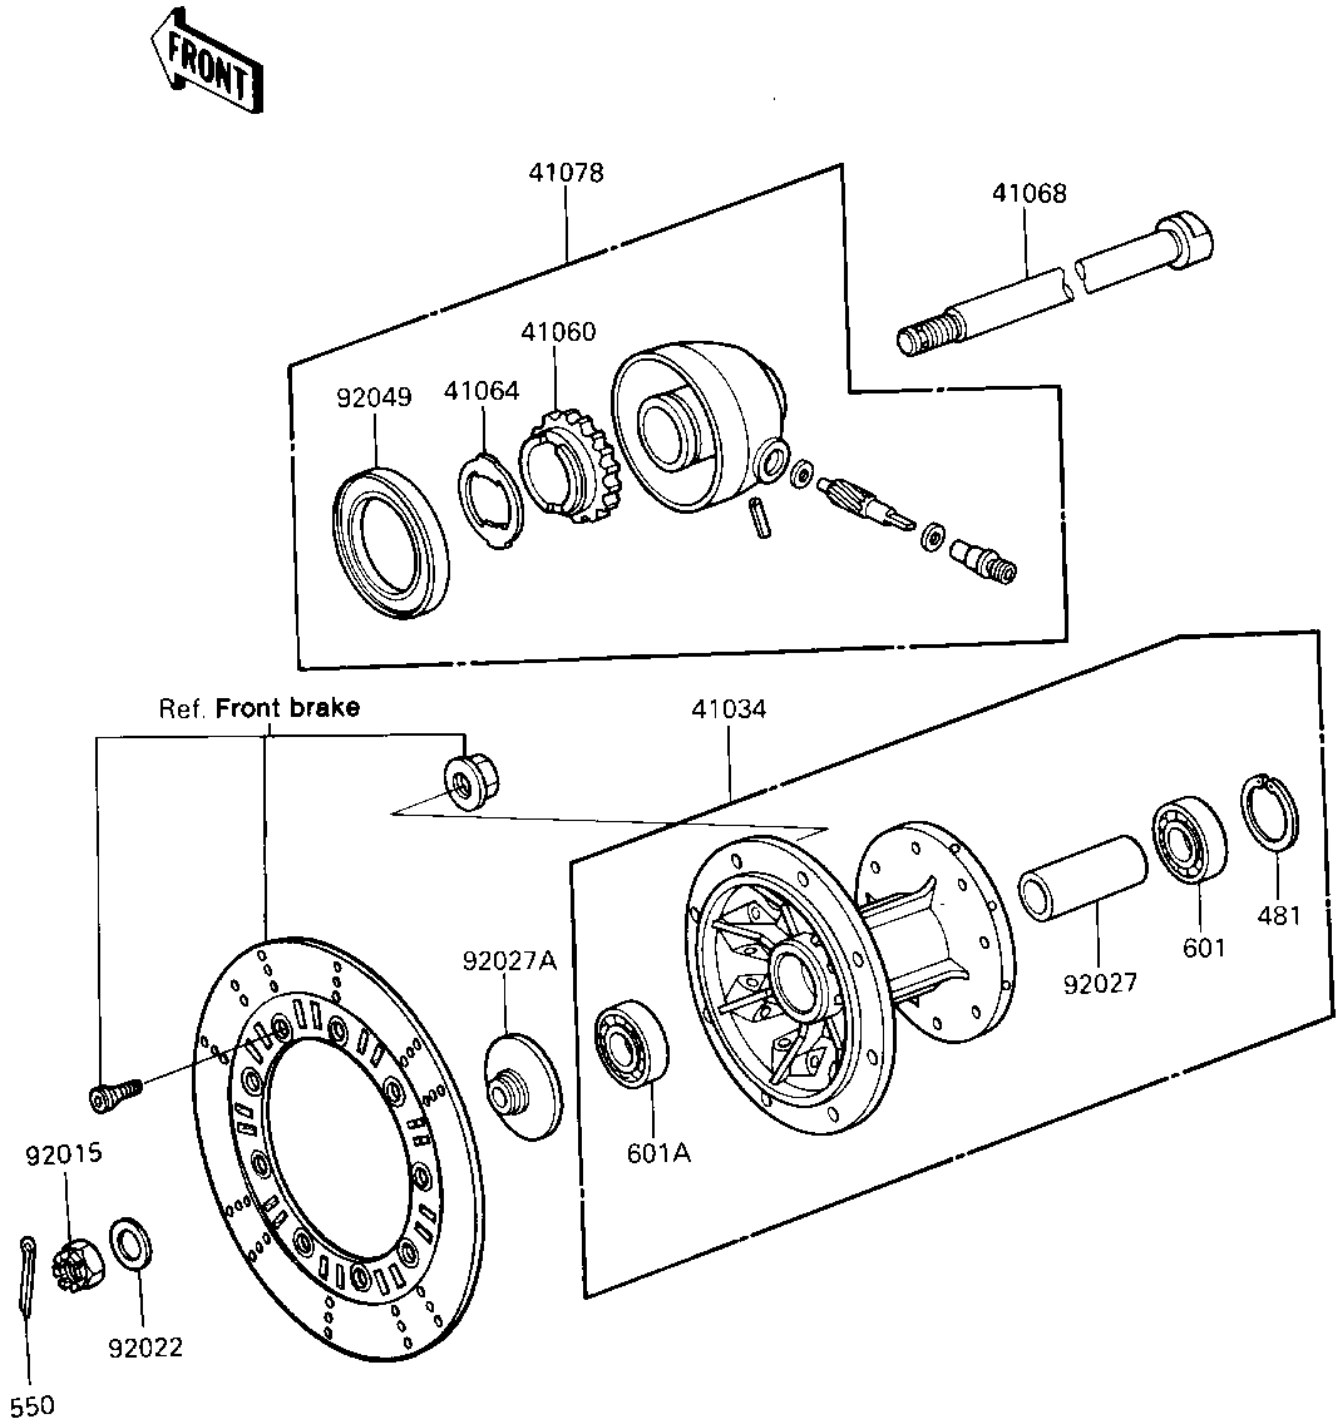

1985 KLR250

PARTS DIAGRAM

FRONT HUB

F2230-0121

1985 KLR250

PARTS LIST

FRONT HUB

Kawasaki

Let the Good Times Roll®

ITEM NAME

PART NUMBER

QUANTITY
