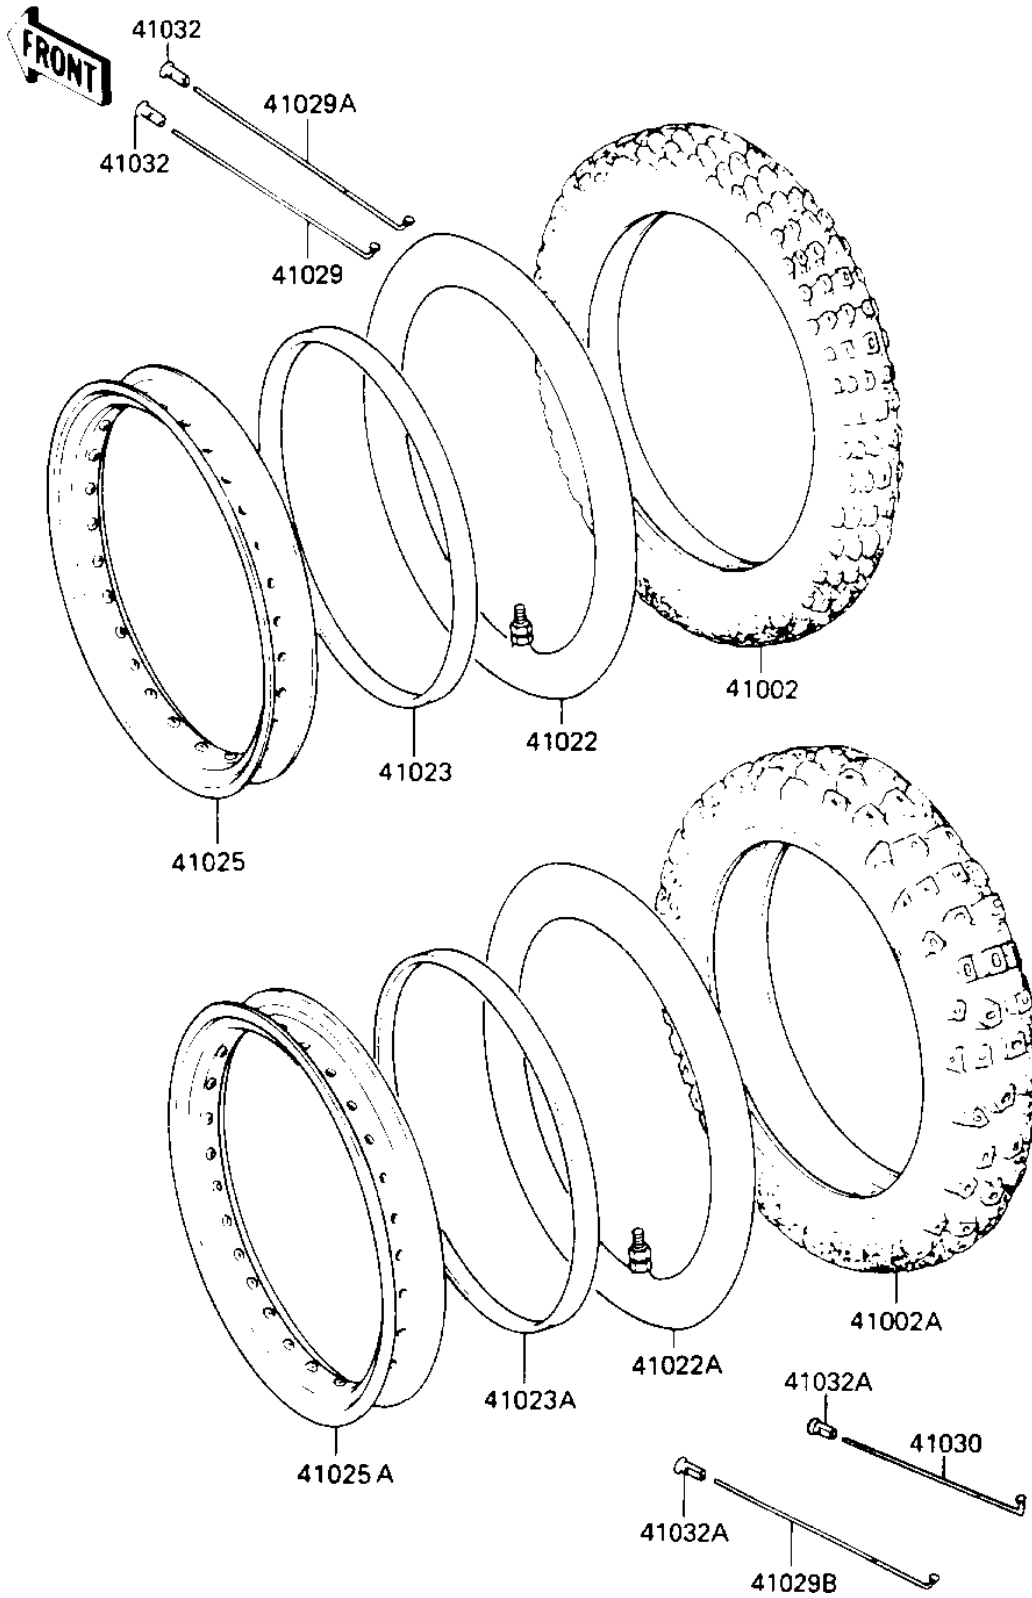

1986 KLR250

PARTS DIAGRAM

WHEELS/TIRES

F2210-0123

1986 KLR250

PARTS LIST WHEELS/TIRES

ITEM NAME

PART NUMBER

QUANTITY
