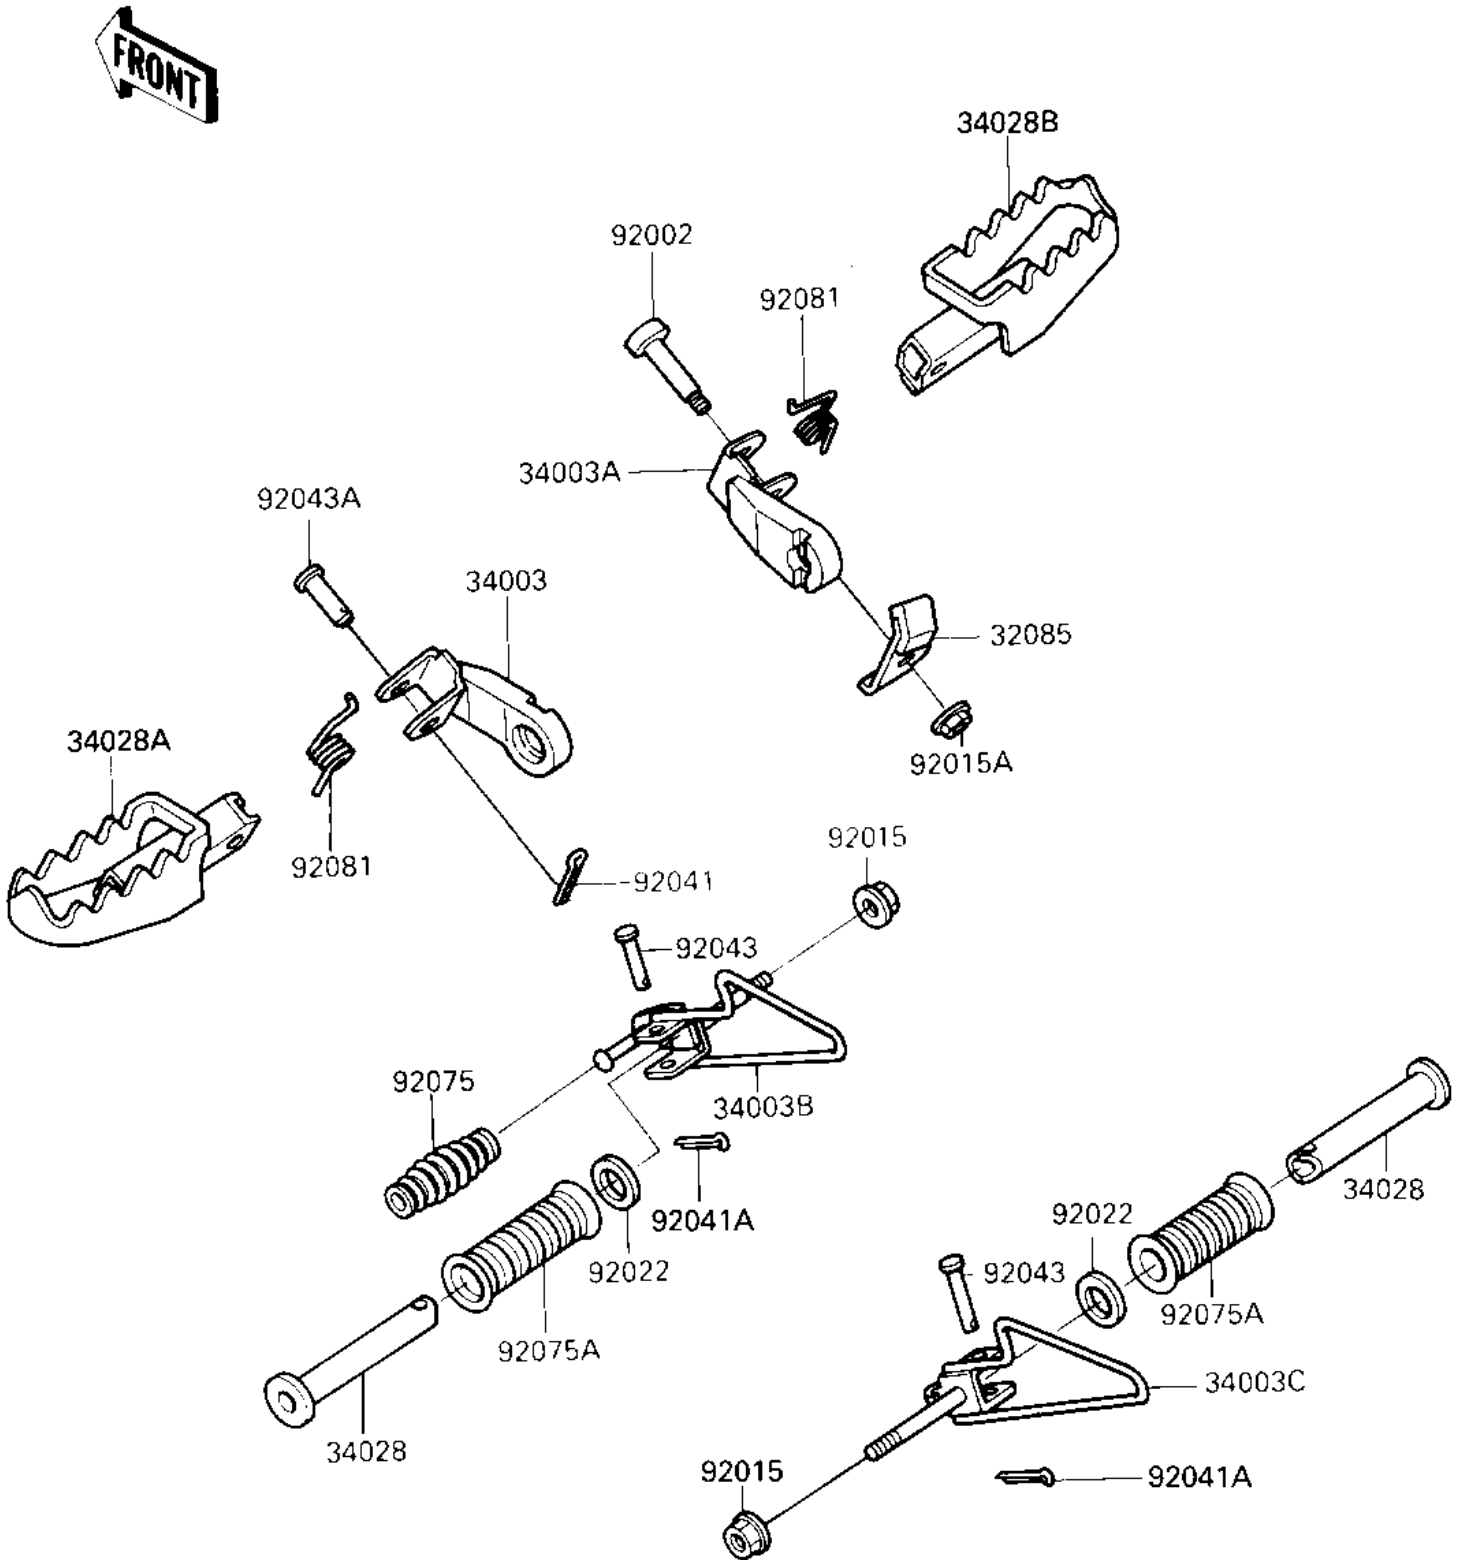

1986 KLR250

PARTS DIAGRAM

FOOTRESTS

F2160-0133

1986 KLR250

PARTS LIST FOOTRESTS

ITEM NAME

PART NUMBER

QUANTITY
