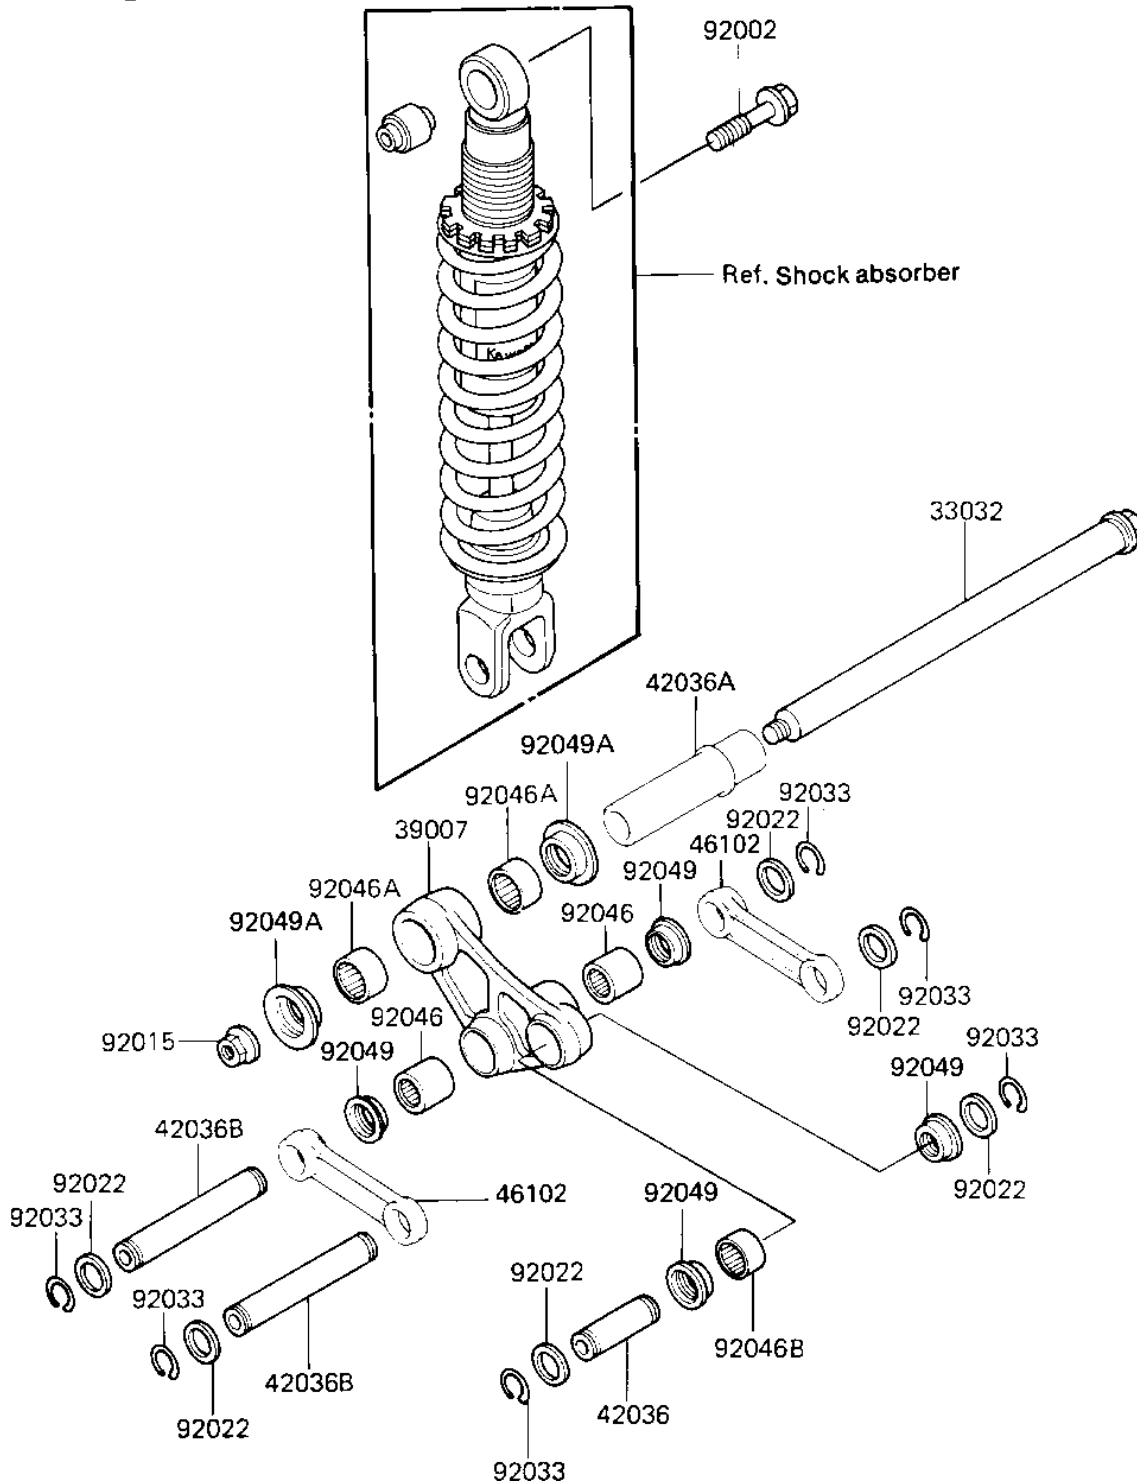

# 1985 KLR250

## PARTS DIAGRAM REAR SUSPENSION

F2150-0051

## PARTS LIST REAR SUSPENSION

ITEM NAME	PART NUMBER	QUANTITY
-----------	-------------	----------

---