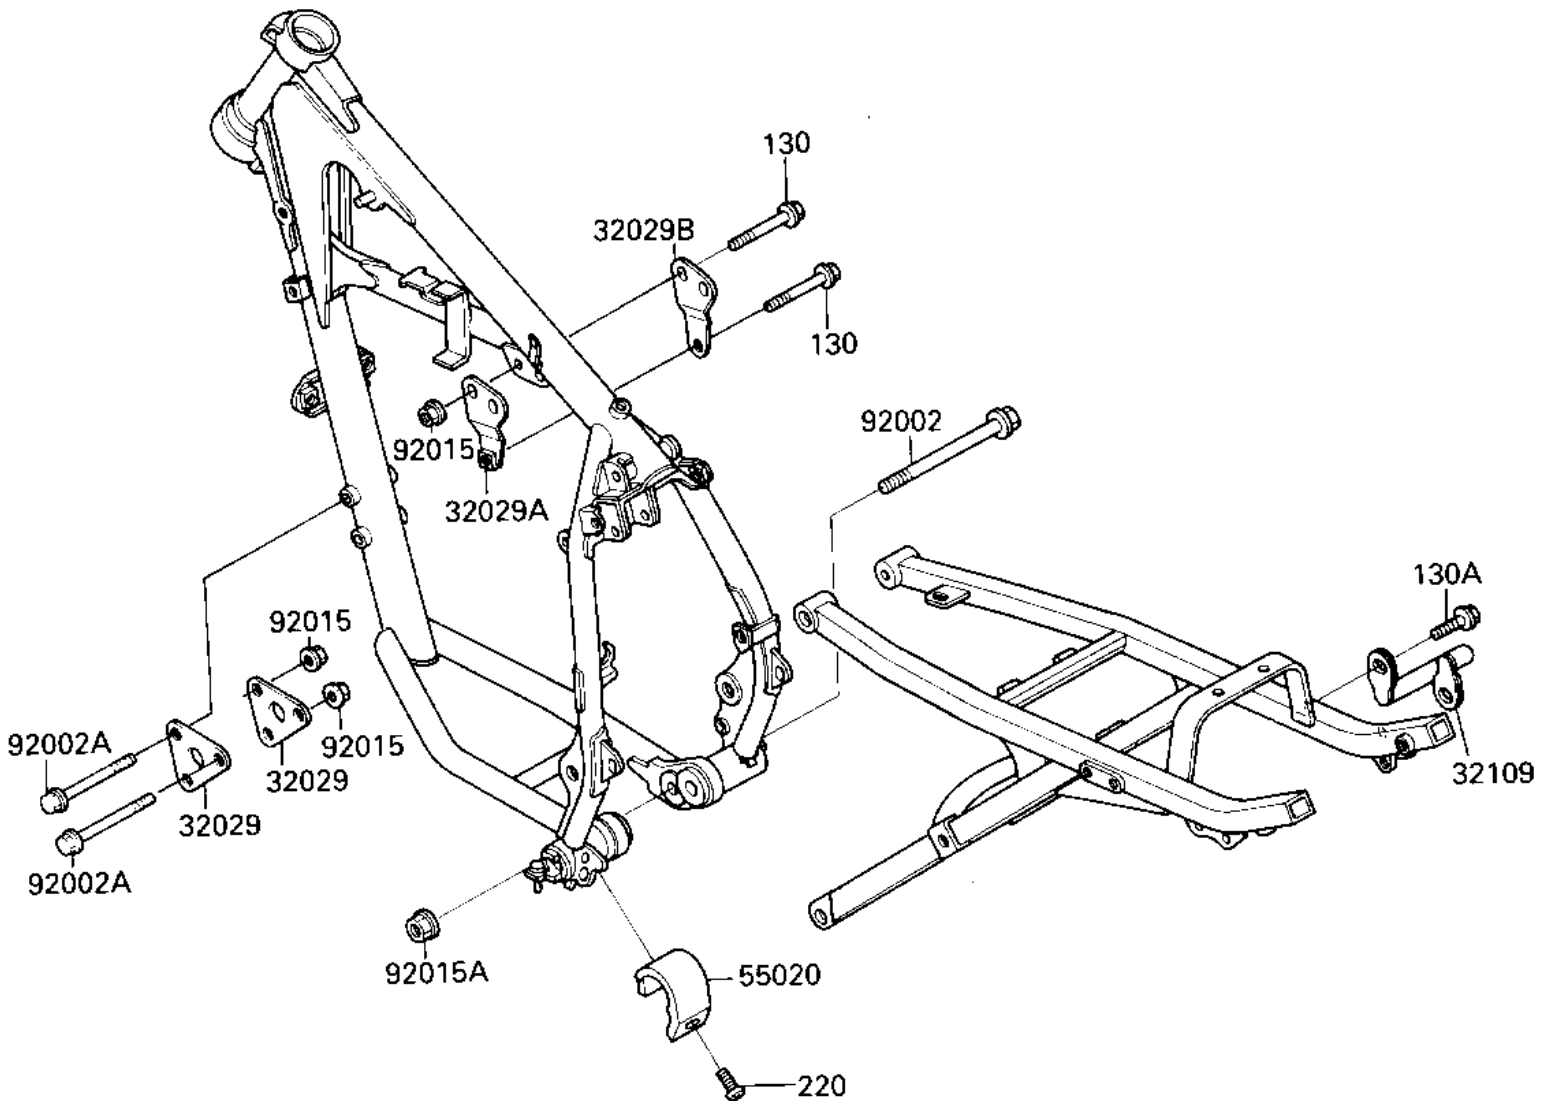

1985 KLR250

PARTS DIAGRAM FRAME FITTINGS

F2131-0204

1985 KLR250

PARTS LIST FRAME FITTINGS

ITEM NAME

PART NUMBER

QUANTITY
