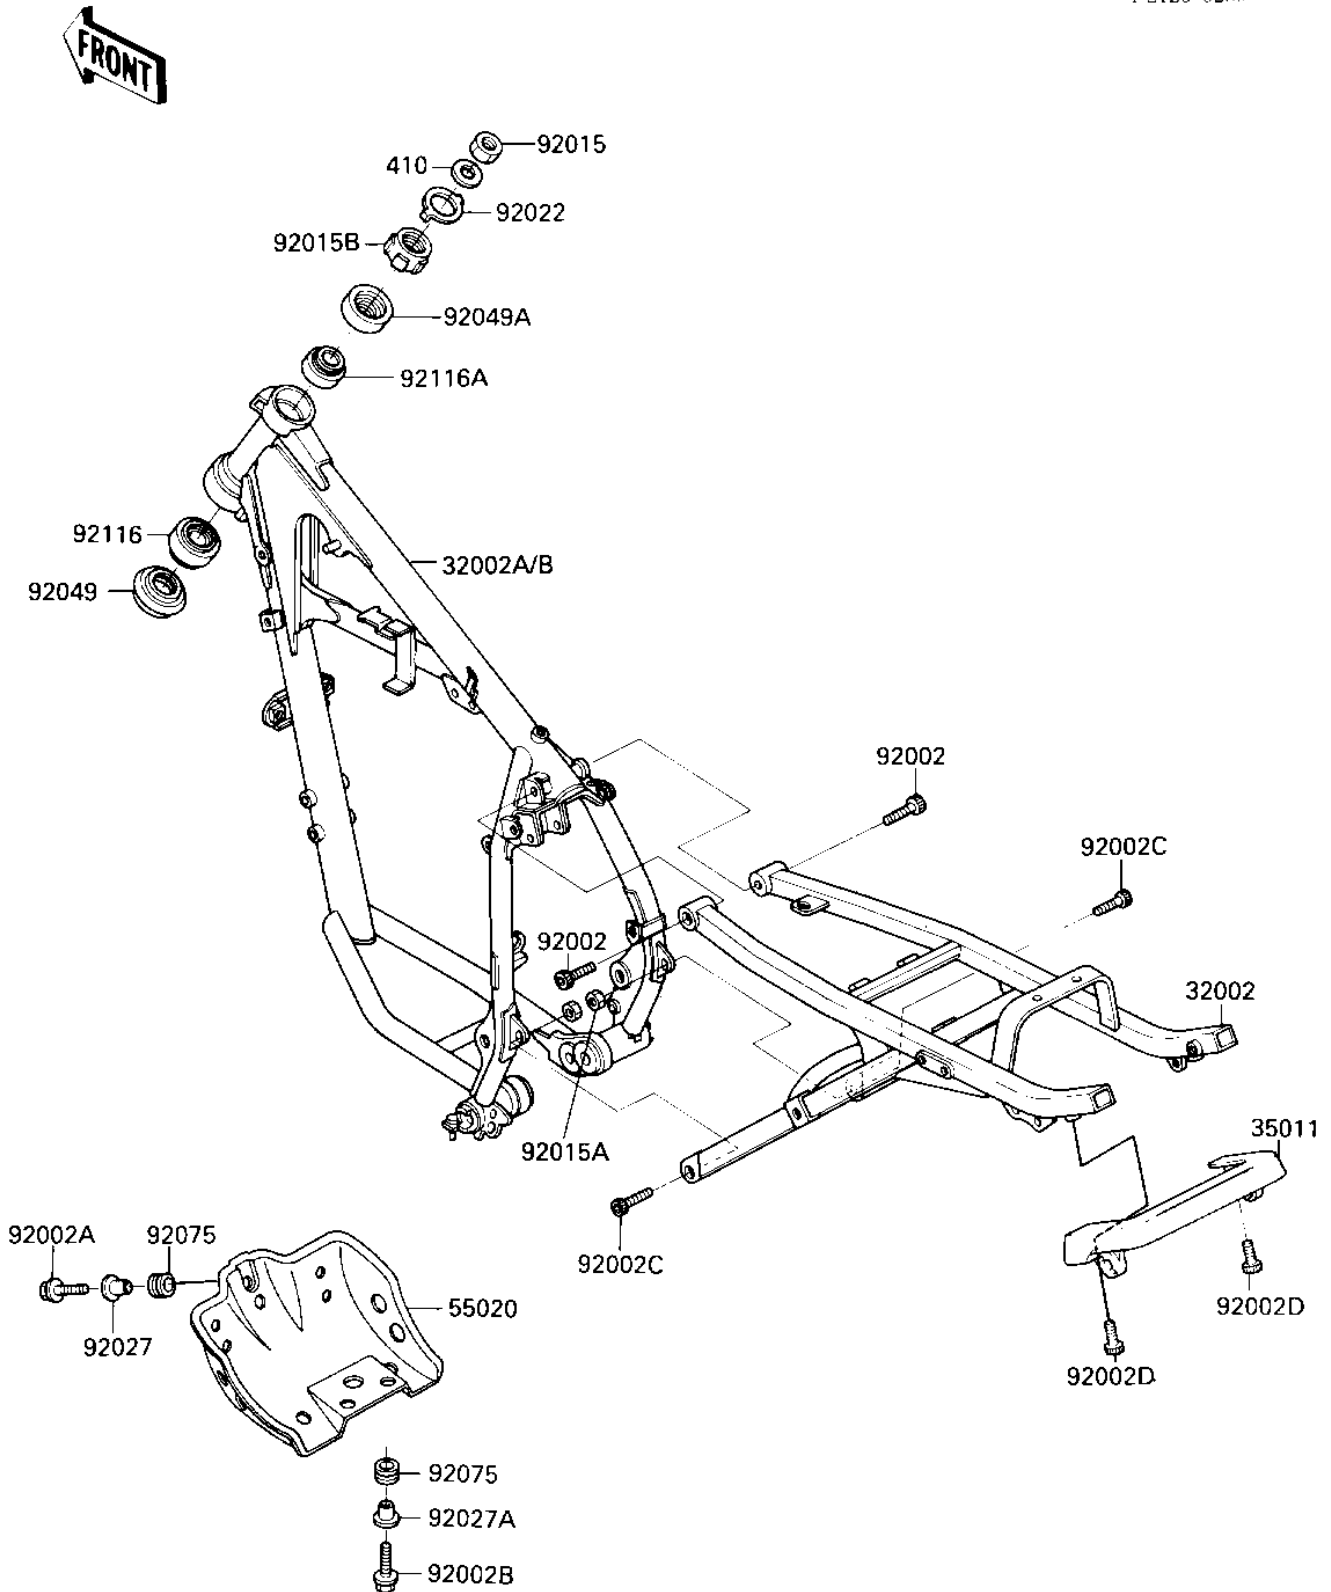

1986 KLR250

PARTS DIAGRAM

FRAME

F2120-0259

1986 KLR250

PARTS LIST

FRAME

Kawasaki

Let the Good Times Roll®

ITEM NAME

PART NUMBER

QUANTITY
