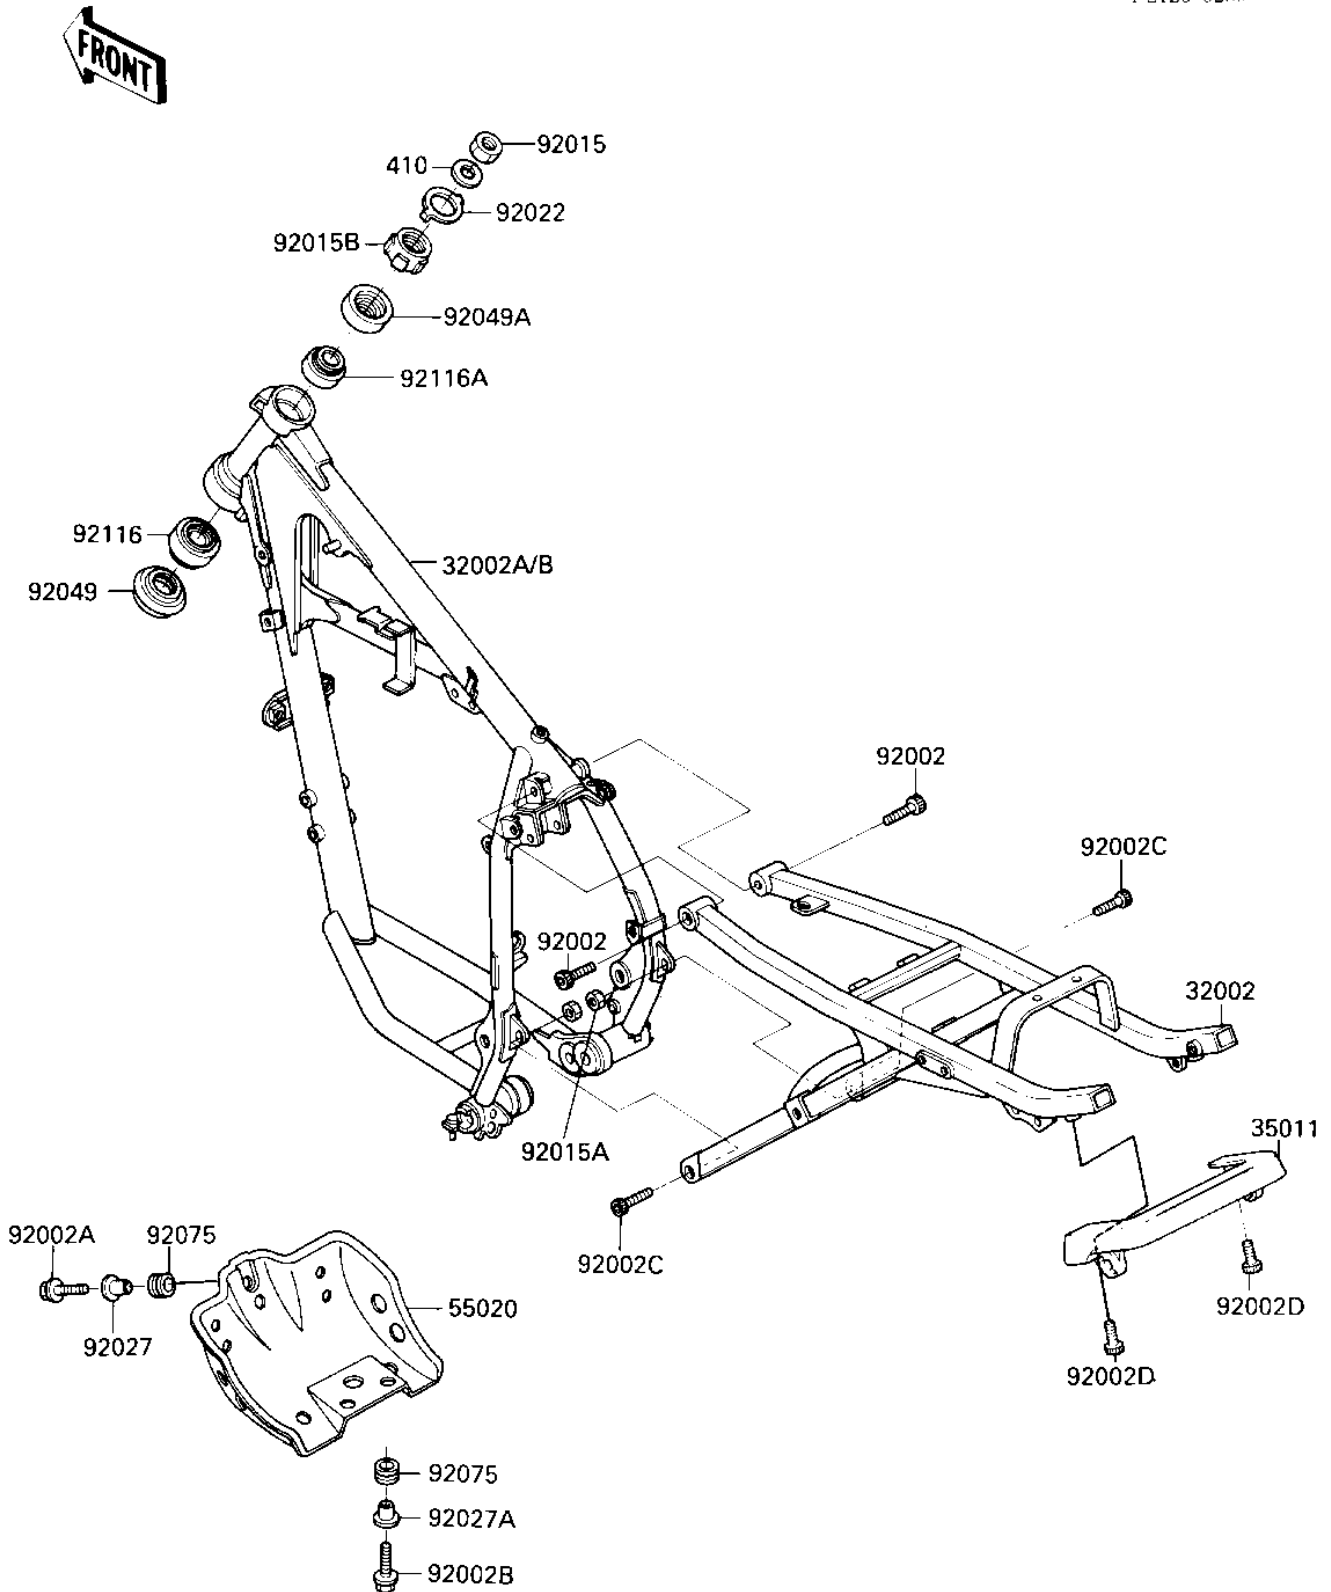

1985 KLR250

PARTS DIAGRAM

FRAME

F2120-0259

1985 KLR250

PARTS LIST

FRAME

Kawasaki

Let the Good Times Roll®

ITEM NAME

PART NUMBER

QUANTITY
