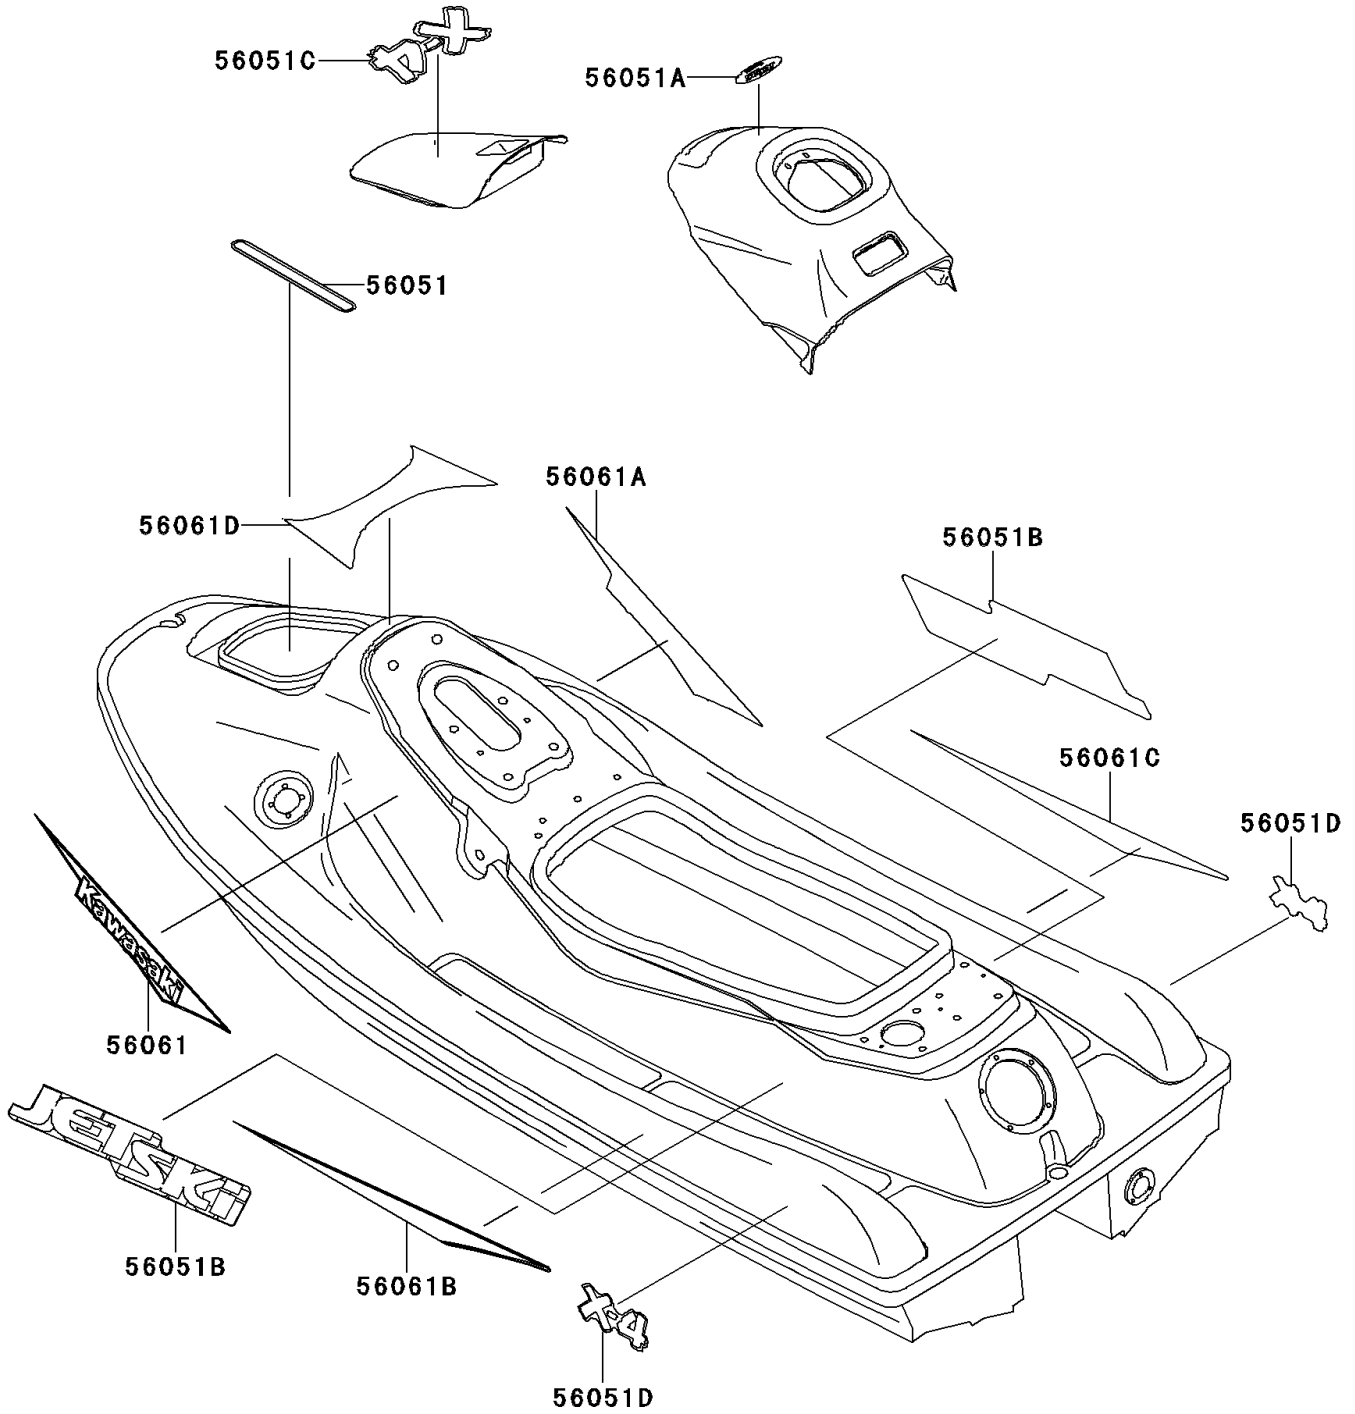

1997 SS

PARTS DIAGRAM

Decals(JH750-E2)

F3880A

1997 SS

PARTS LIST

Decals(JH750-E2)

Kawasaki

Let the Good Times Roll®

ITEM NAME

PART NUMBER

QUANTITY
