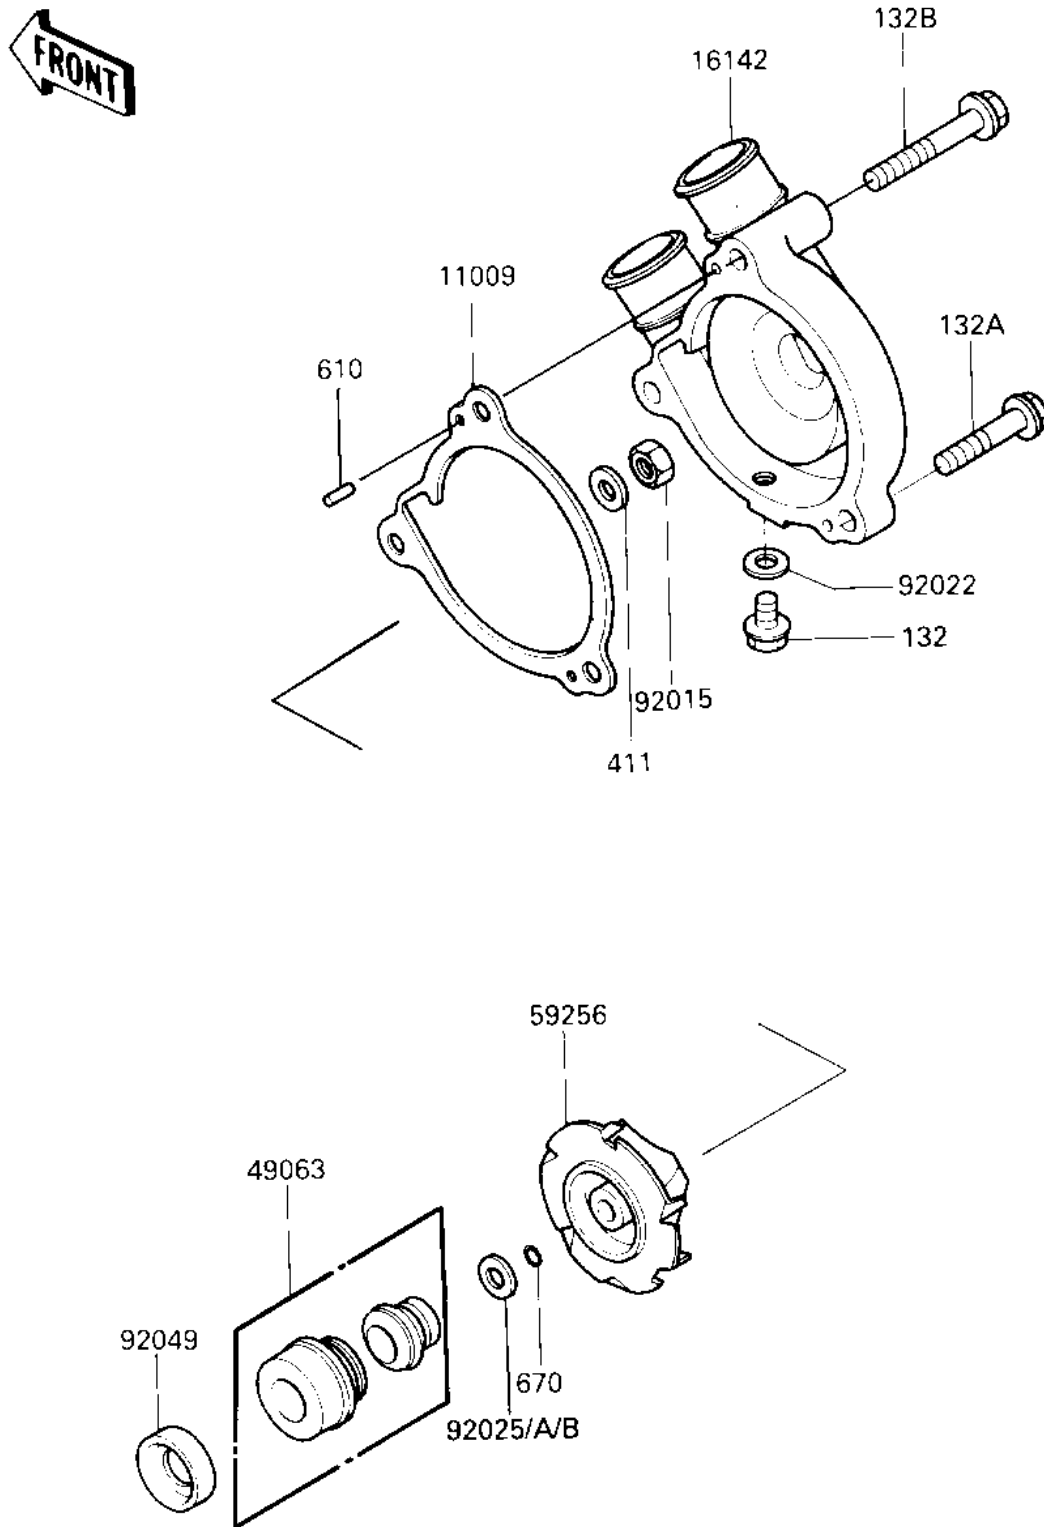

1986 KLR250

PARTS DIAGRAM

WATER PUMP

E3031-0002

1986 KLR250

PARTS LIST WATER PUMP

ITEM NAME	PART NUMBER	QUANTITY
-----------	-------------	----------
