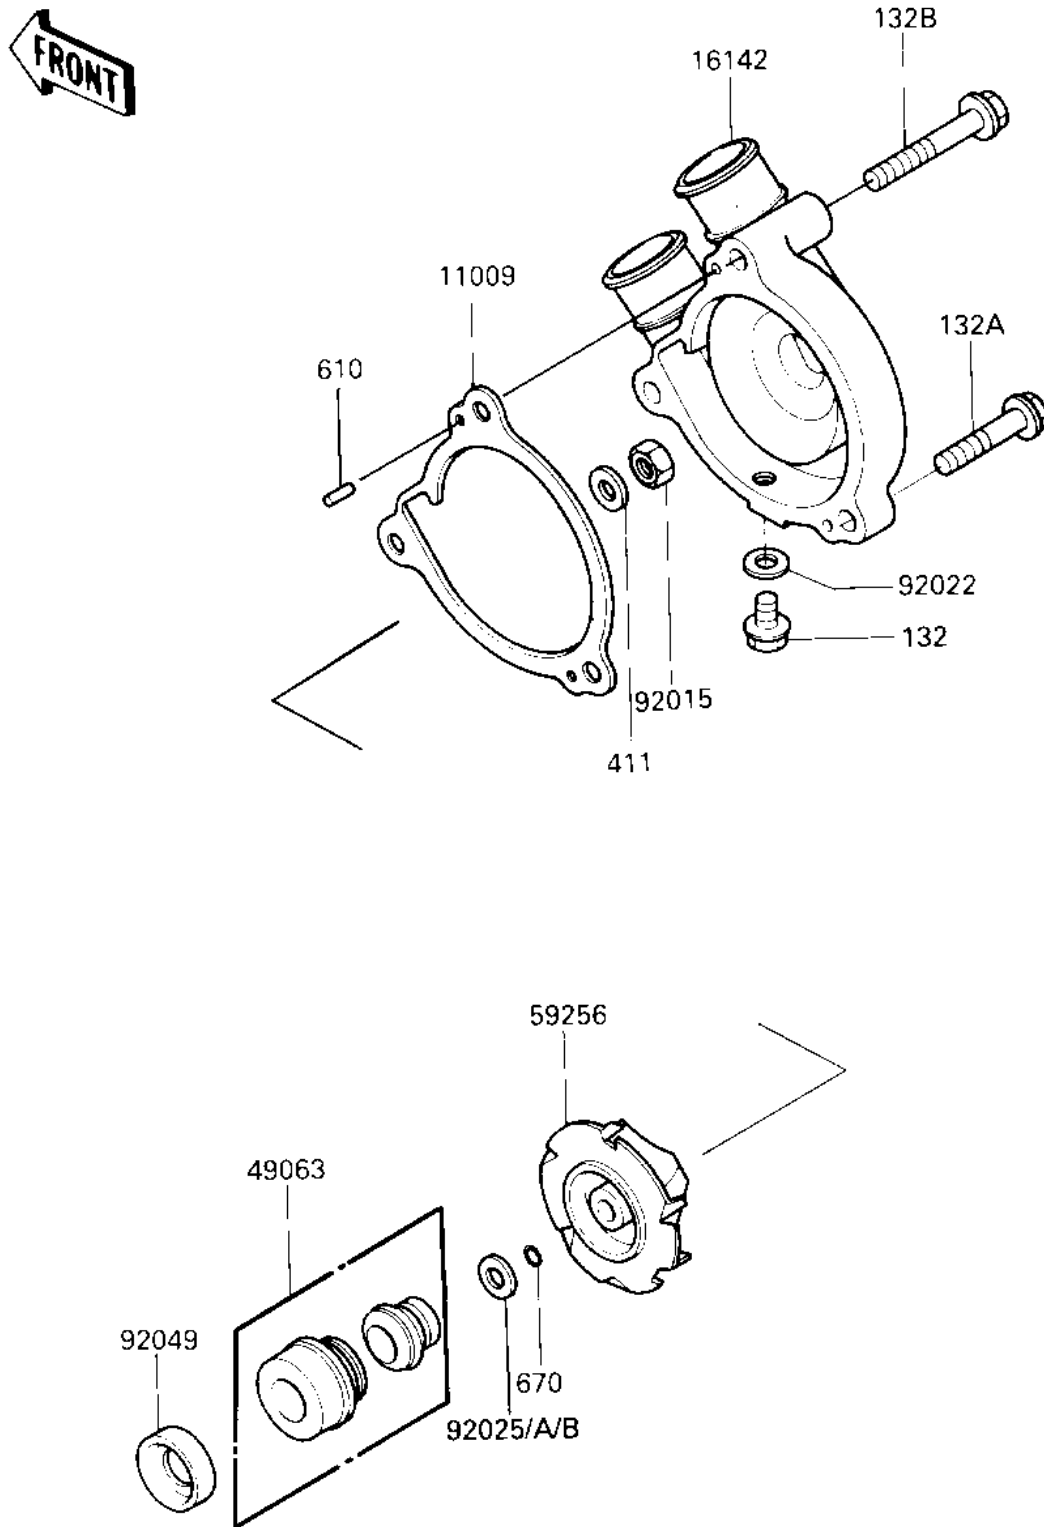

1985 KLR250

PARTS DIAGRAM

WATER PUMP

E3031-0002

1985 KLR250

PARTS LIST WATER PUMP

ITEM NAME

PART NUMBER

QUANTITY
