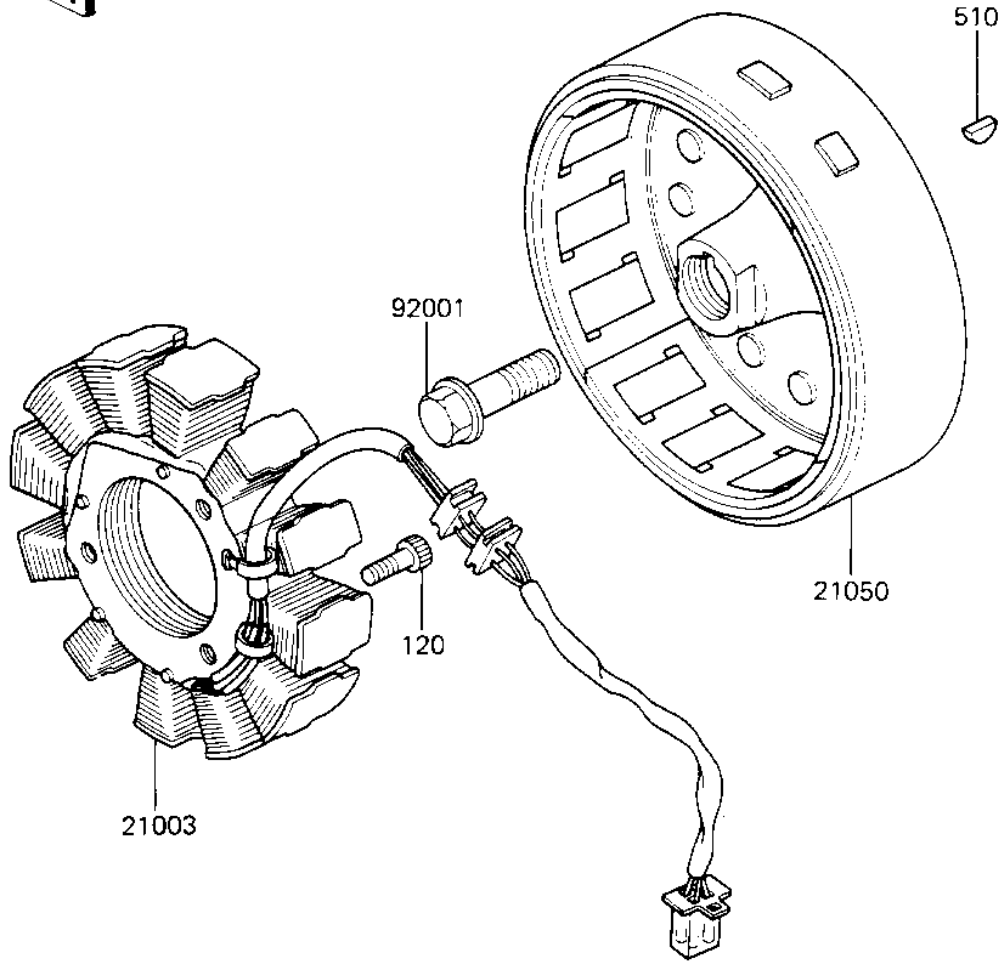

1986 KLR250

PARTS DIAGRAM

GENERATOR/REGULATOR

E1810-0122

1986 KLR250

PARTS LIST

GENERATOR/REGULATOR

Kawasaki

Let the Good Times Roll®

ITEM NAME

PART NUMBER

QUANTITY
