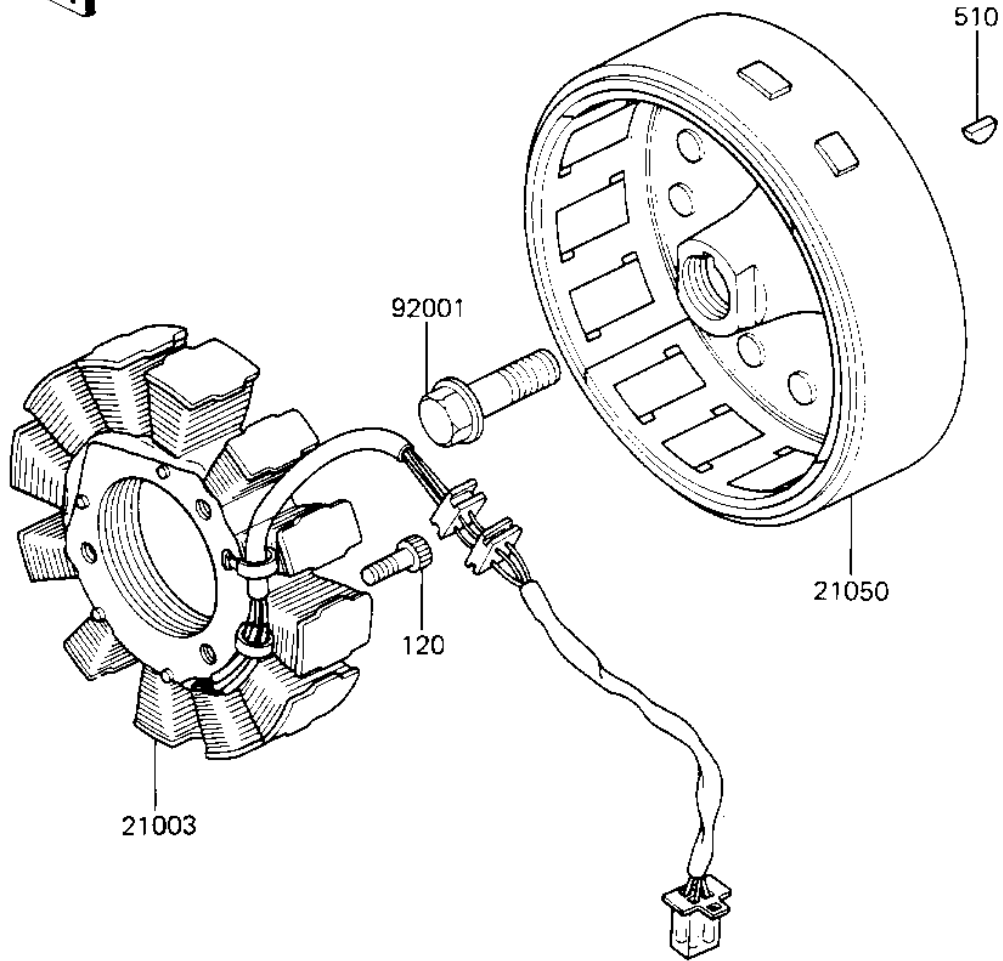

1985 KLR250

PARTS DIAGRAM

GENERATOR/REGULATOR

E1810-0122

1985 KLR250

PARTS LIST

GENERATOR/REGULATOR

Kawasaki

Let the Good Times Roll®

ITEM NAME

PART NUMBER

QUANTITY
