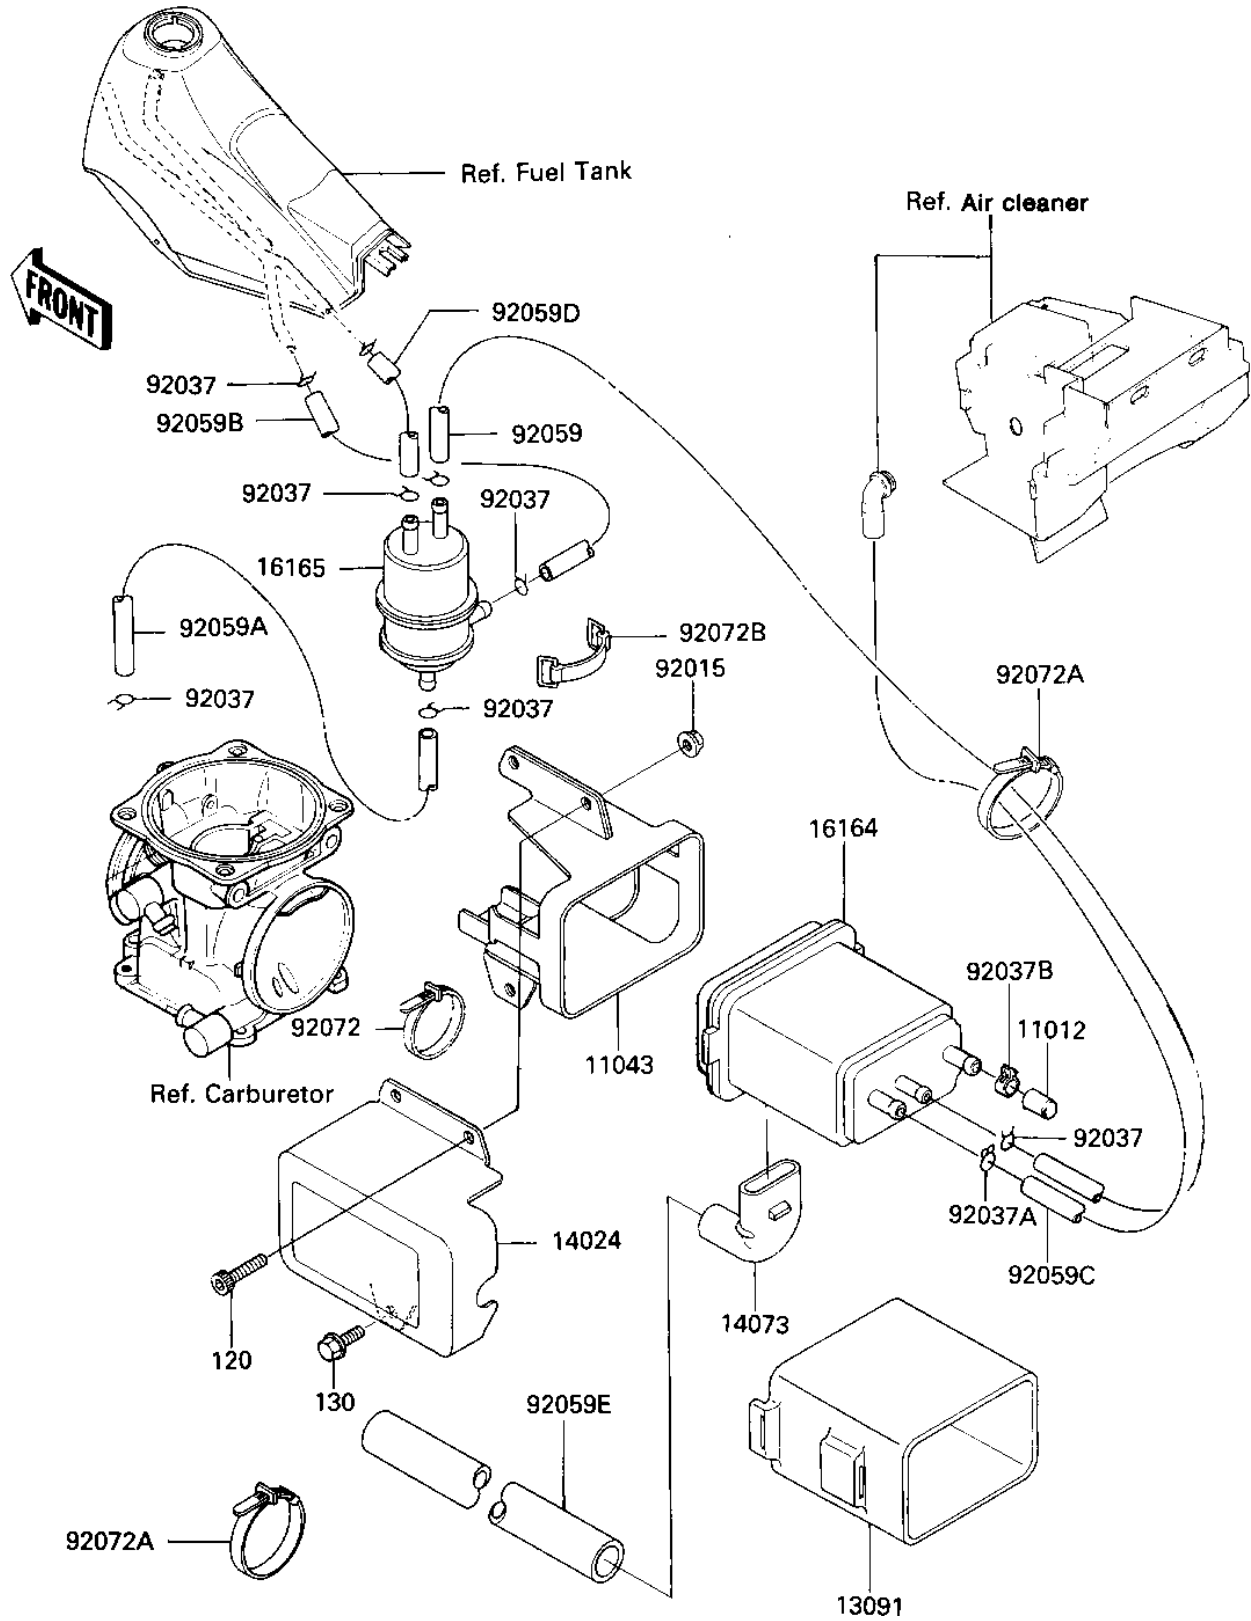

1986 KLR250

PARTS DIAGRAM

CANISTER

1986 KLR250

PARTS LIST CANISTER

ITEM NAME

PART NUMBER

QUANTITY
