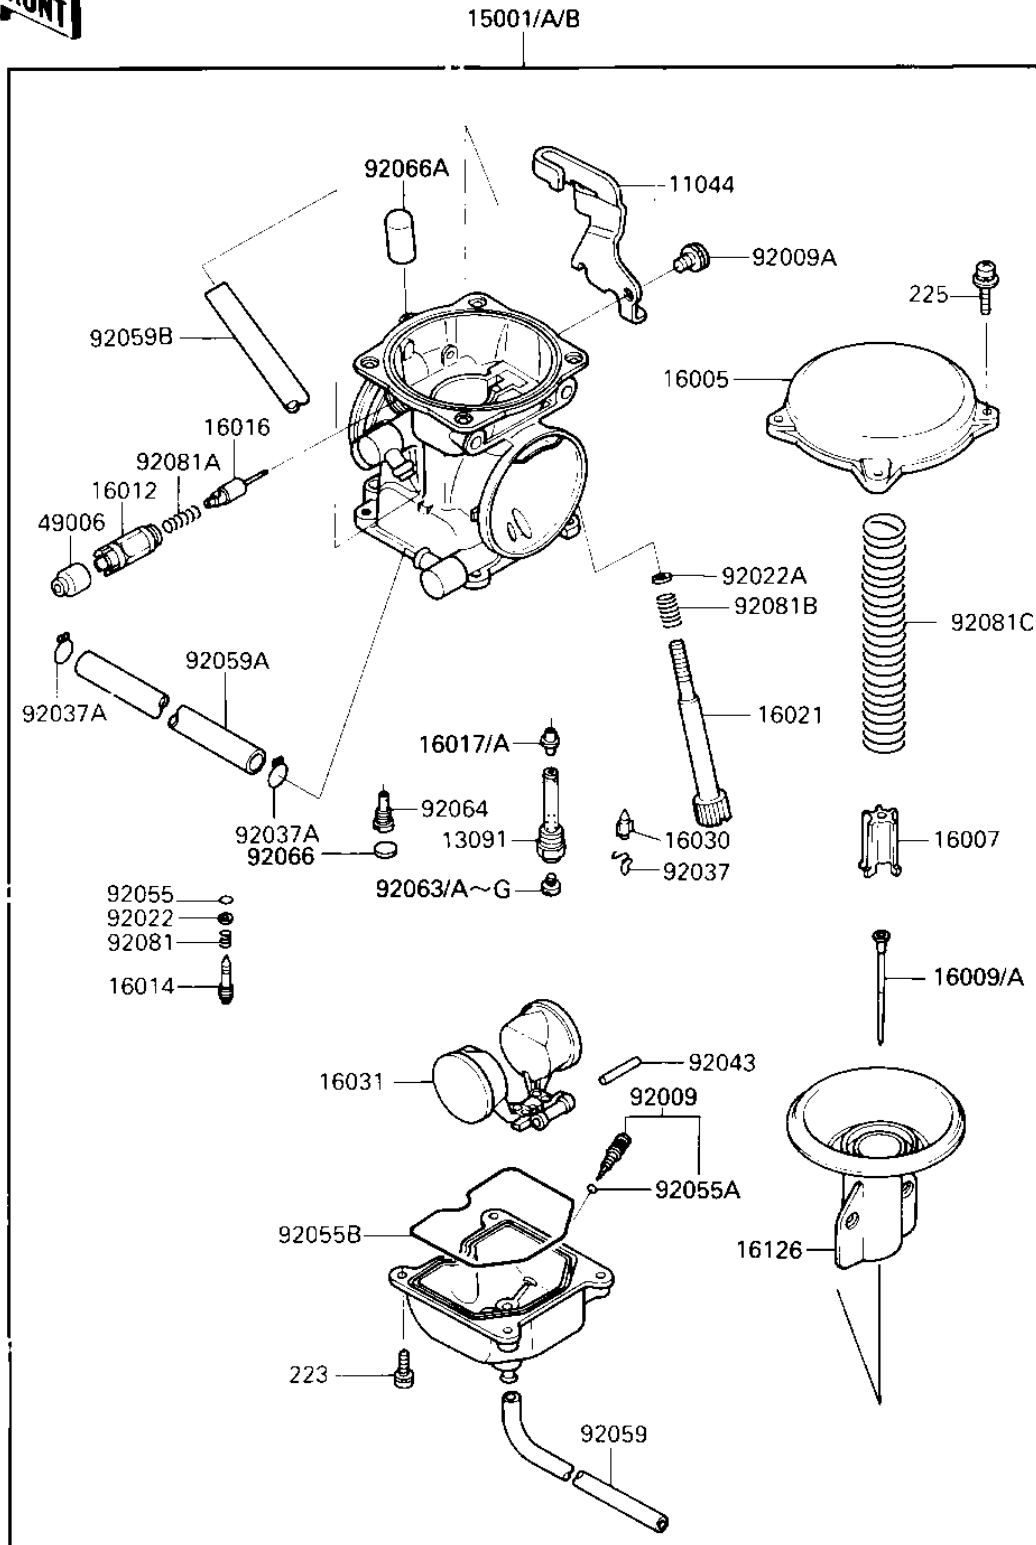

1985 KLR250

PARTS DIAGRAM

CARBURETOR

E1611-018

1985 KLR250

PARTS LIST CARBURETOR

ITEM NAME

PART NUMBER

QUANTITY
