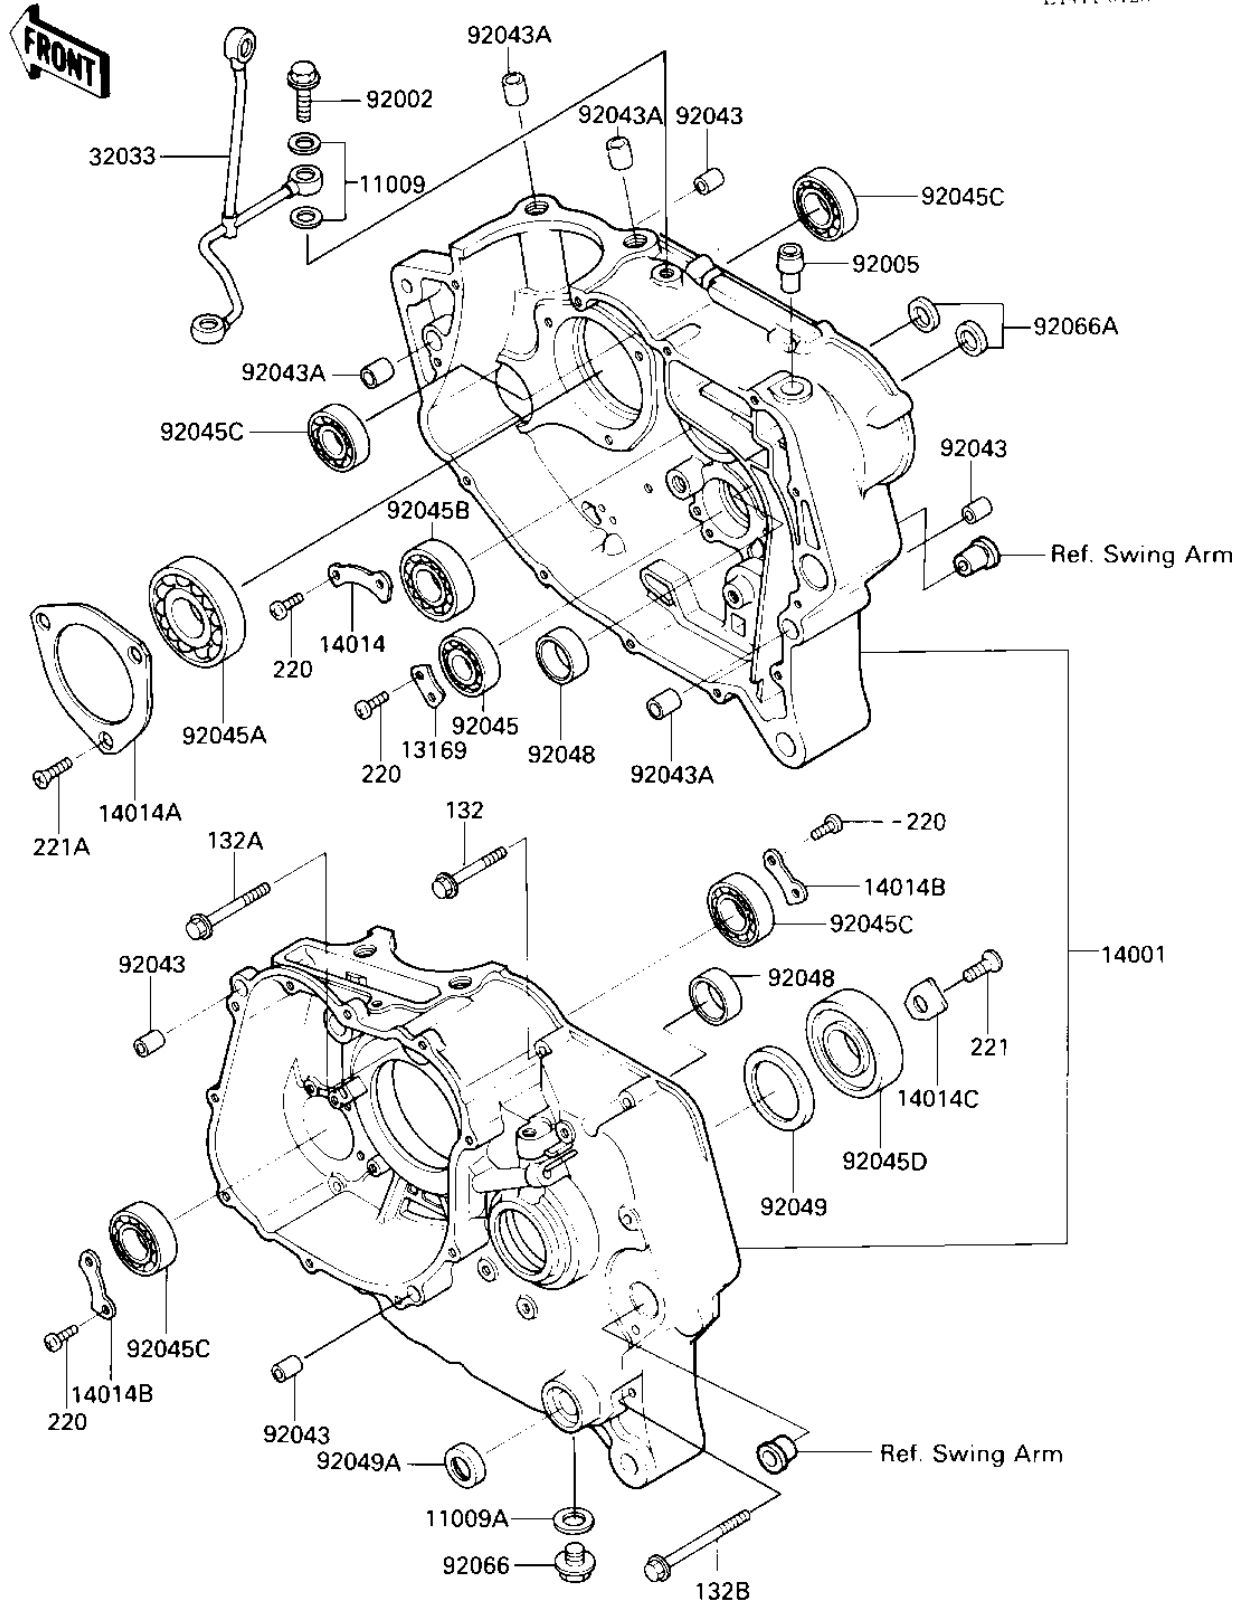

1985 KLR250

PARTS DIAGRAM

CRANKCASE

E1411-0123

1985 KLR250

PARTS LIST CRANKCASE

ITEM NAME

PART NUMBER

QUANTITY
