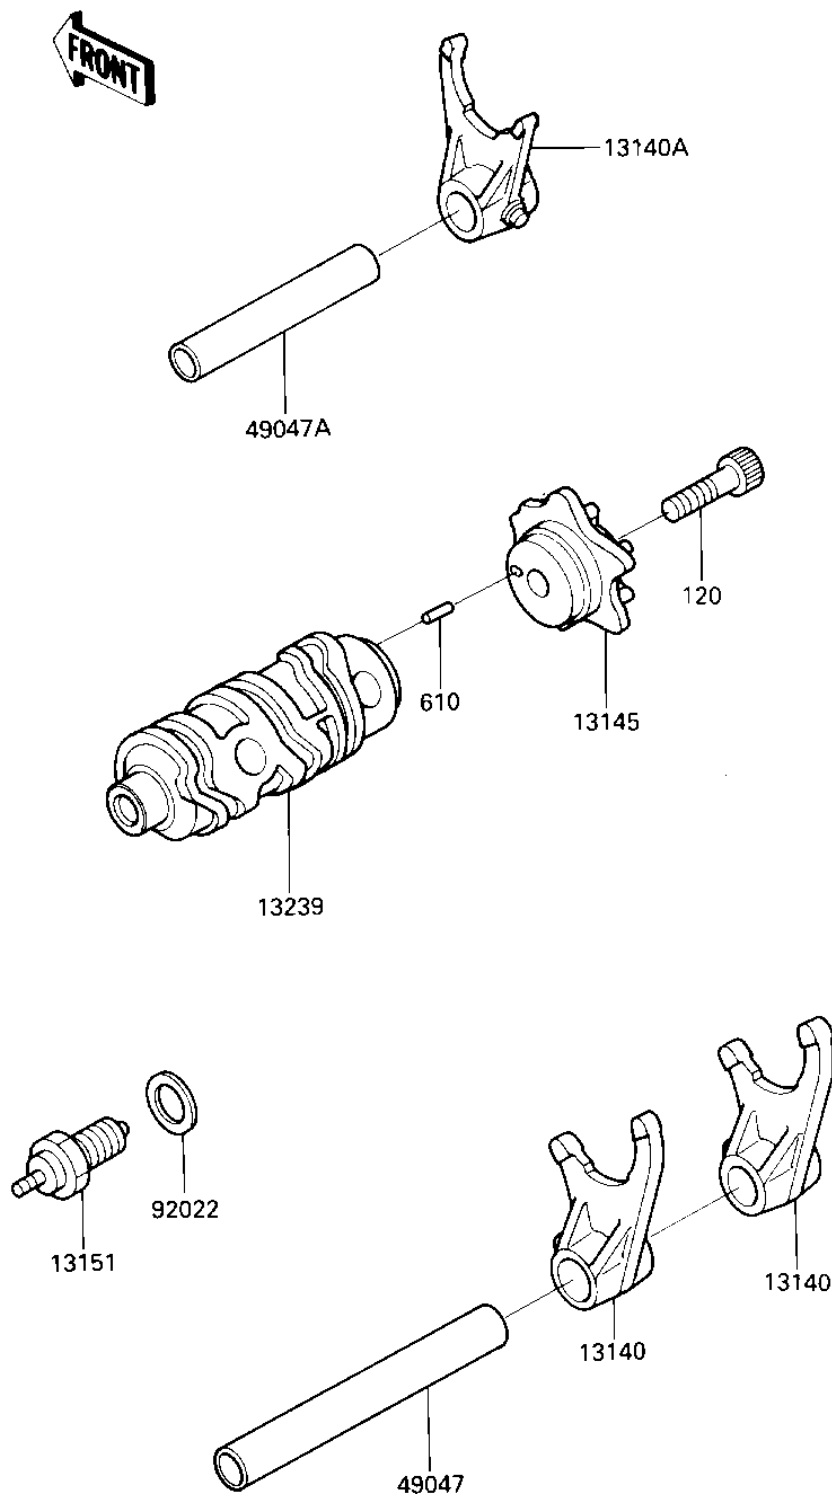

1986 KLR250

PARTS DIAGRAM

GEAR CHANGE DRUM & FORKS

E1062-0092

1986 KLR250

PARTS LIST

GEAR CHANGE DRUM & FORKS

ITEM NAME

PART NUMBER

QUANTITY
