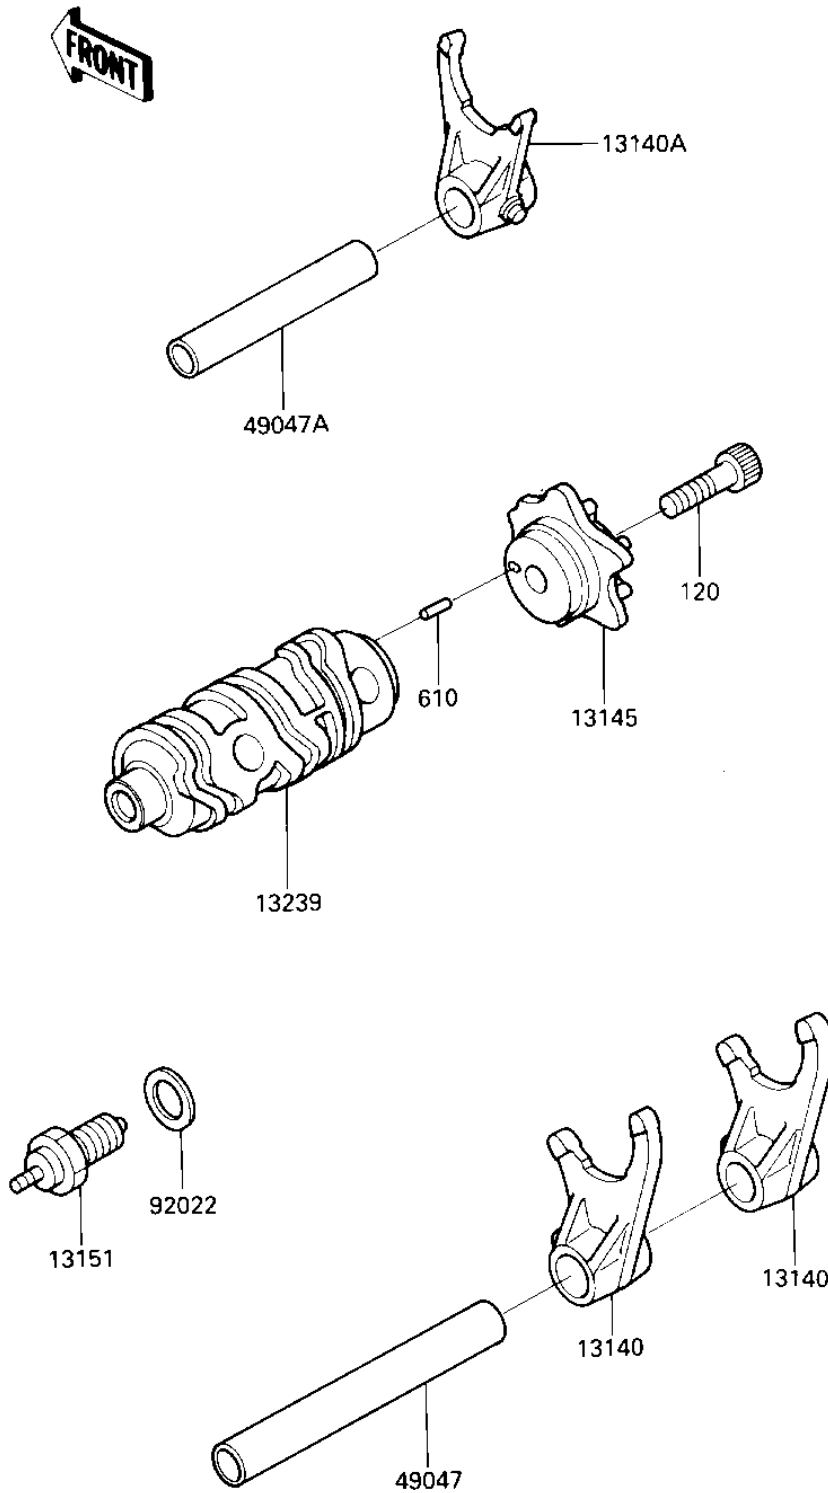

1985 KLR250

PARTS DIAGRAM

GEAR CHANGE DRUM & FORKS

E1362-0092

1985 KLR250

PARTS LIST

GEAR CHANGE DRUM & FORKS

ITEM NAME

PART NUMBER

QUANTITY
