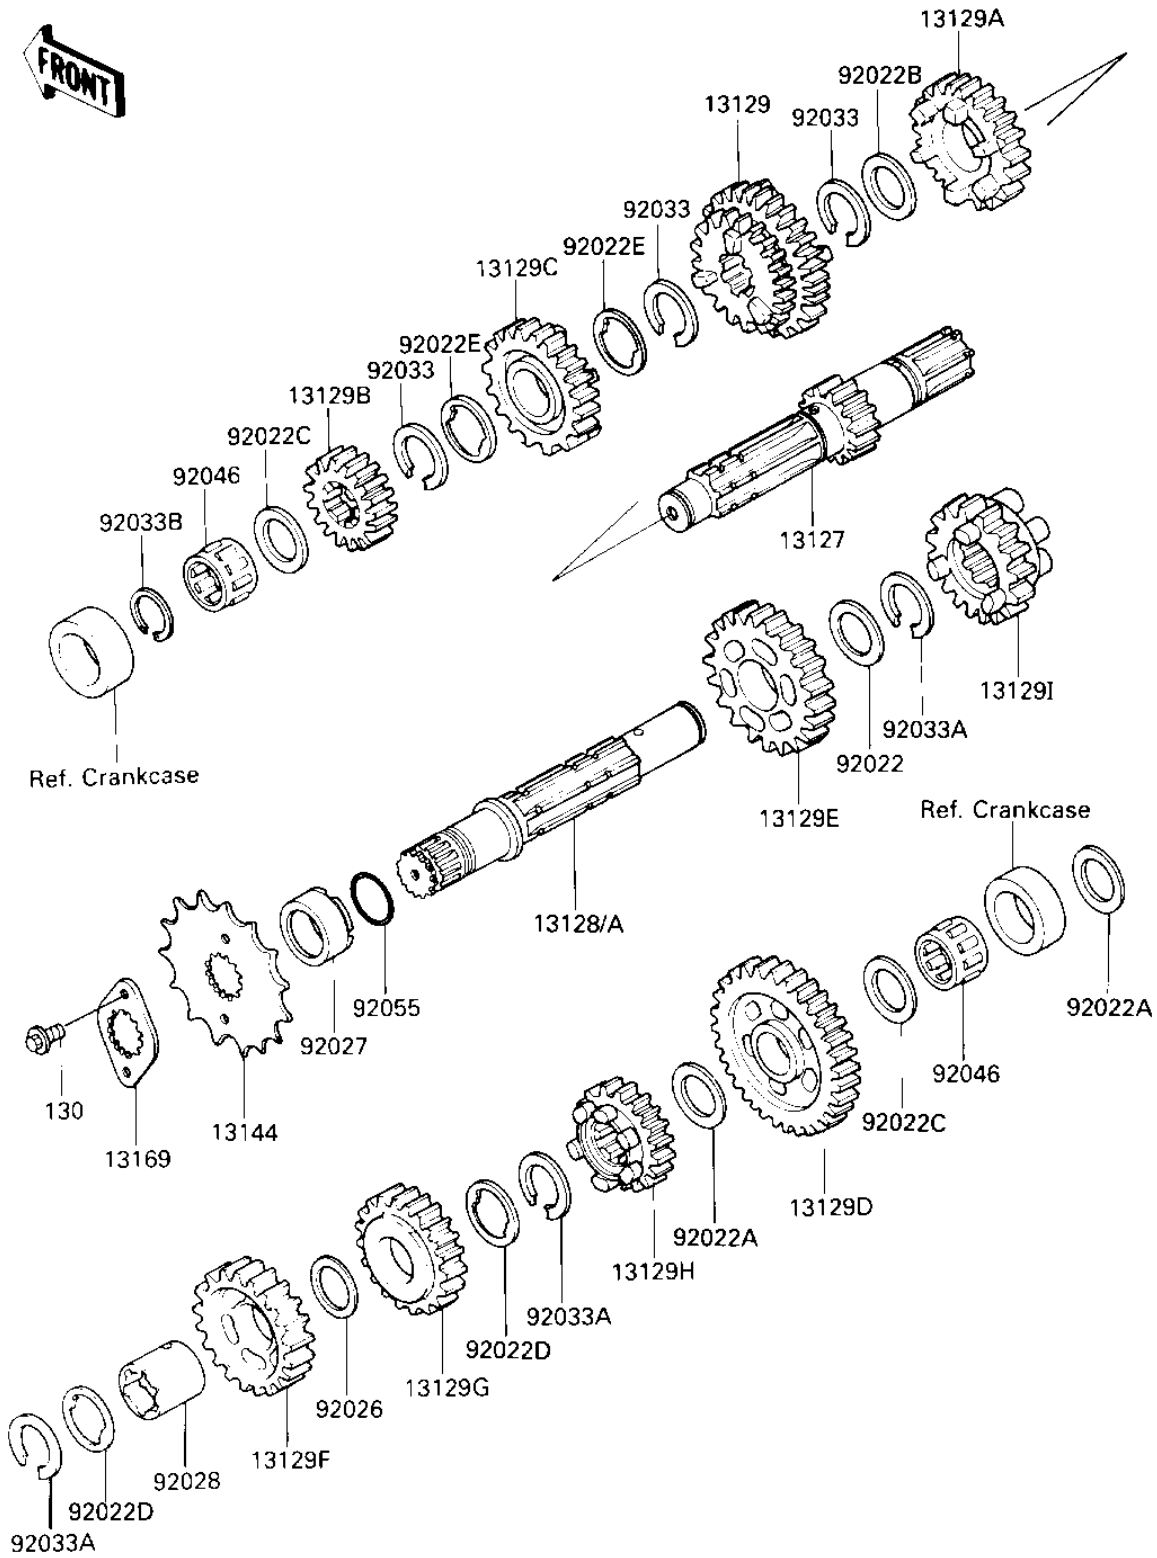

1986 KLR250

PARTS DIAGRAM TRANSMISSION

E1361-0148

1986 KLR250

PARTS LIST TRANSMISSION

ITEM NAME

PART NUMBER

QUANTITY
