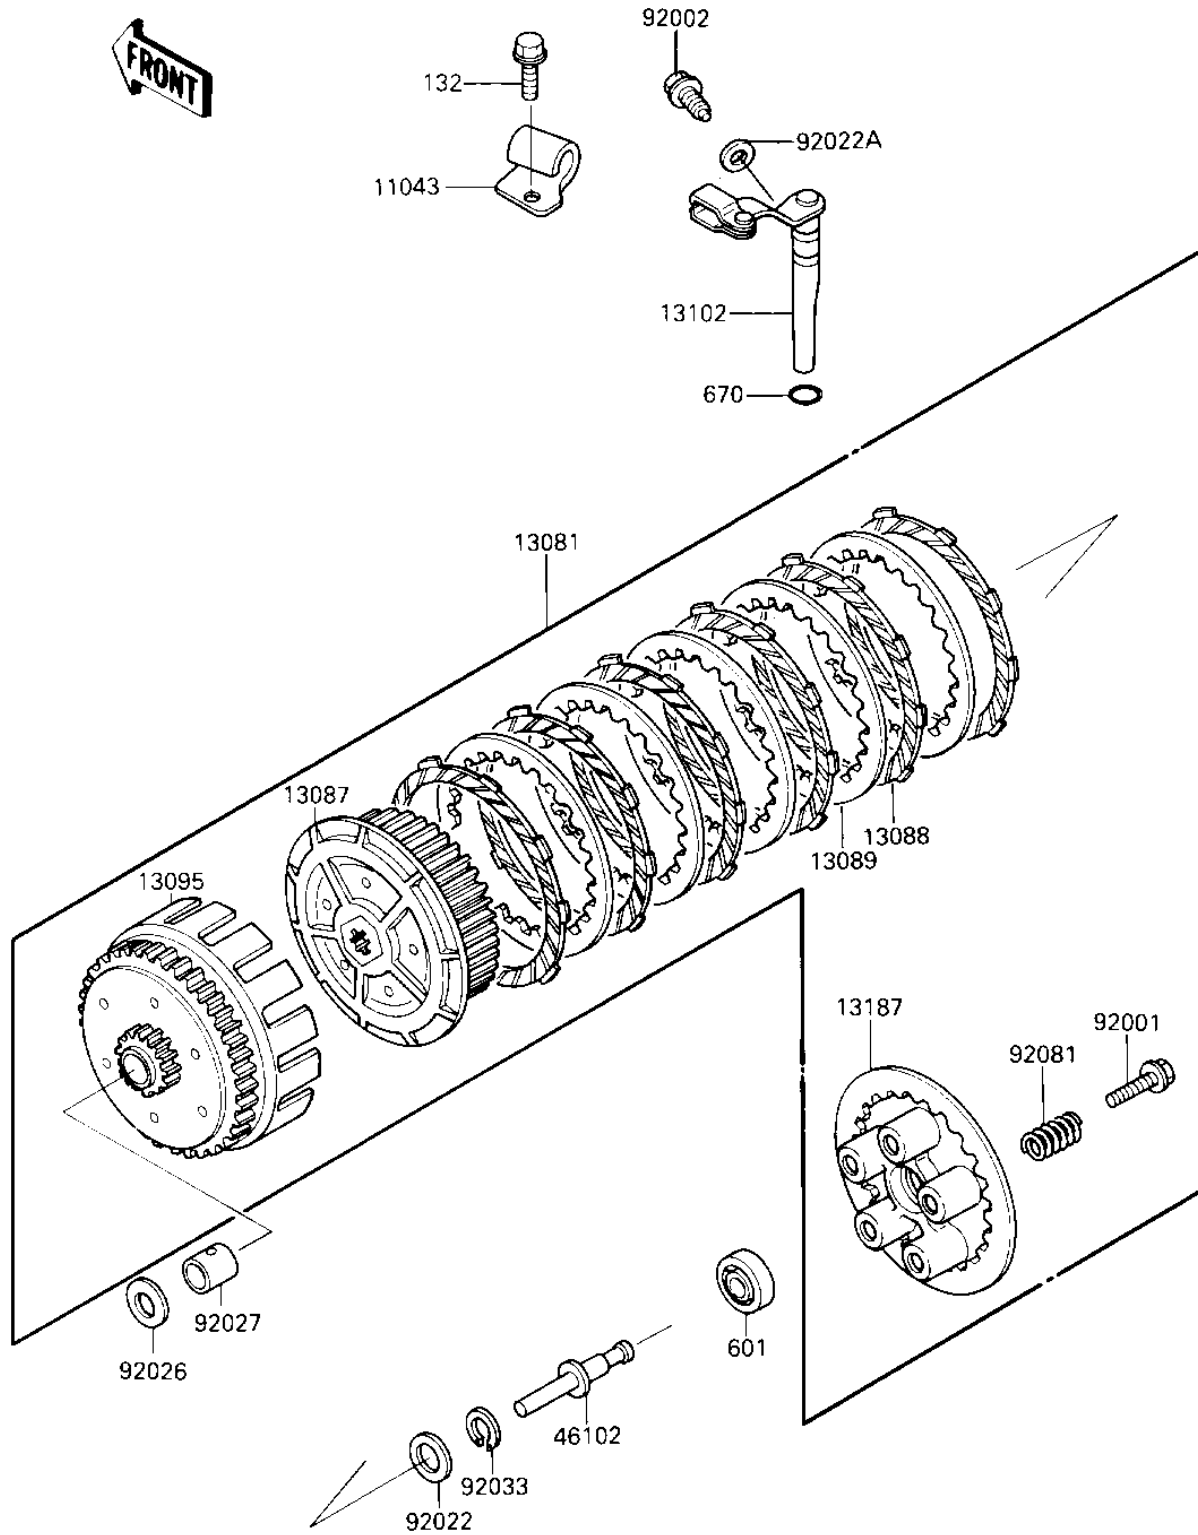

1986 KLR250

PARTS DIAGRAM

CLUTCH

E1350-0097

1986 KLR250

PARTS LIST

CLUTCH

Kawasaki

Let the Good Times Roll®

ITEM NAME

PART NUMBER

QUANTITY
