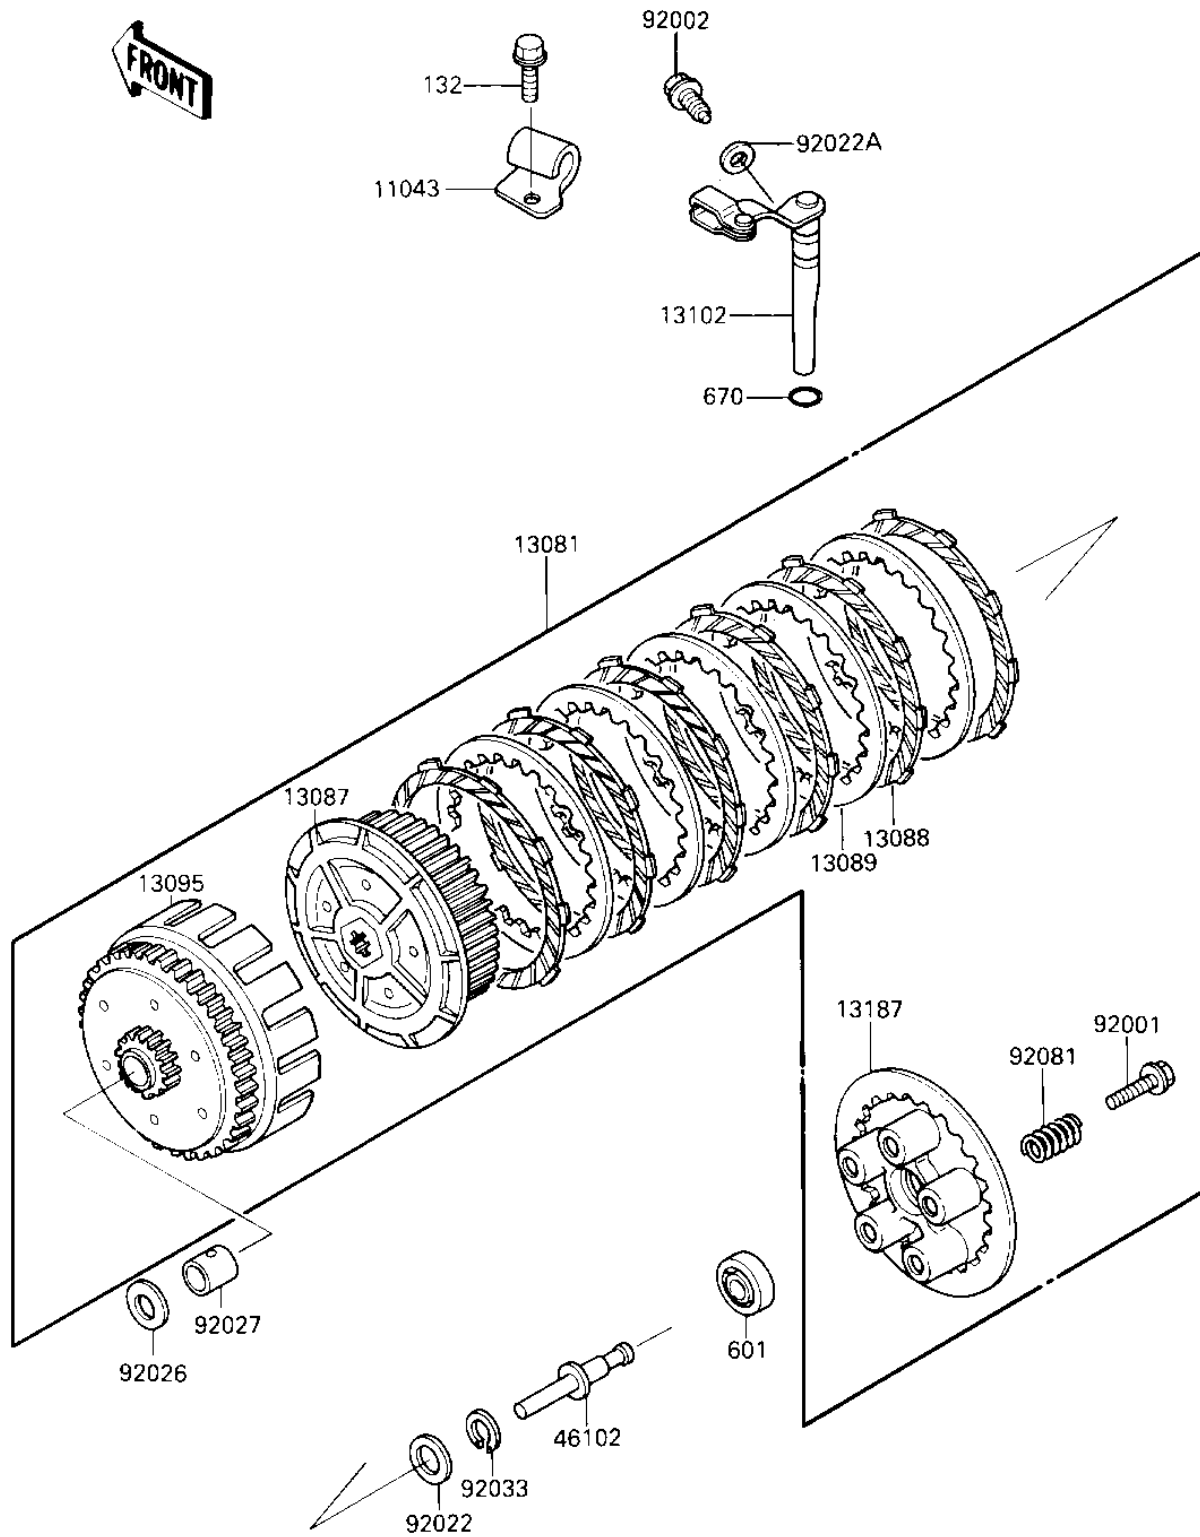

1985 KLR250

PARTS DIAGRAM

CLUTCH

E1350-0097

1985 KLR250

PARTS LIST

CLUTCH

Kawasaki

Let the Good Times Roll®

ITEM NAME

PART NUMBER

QUANTITY
