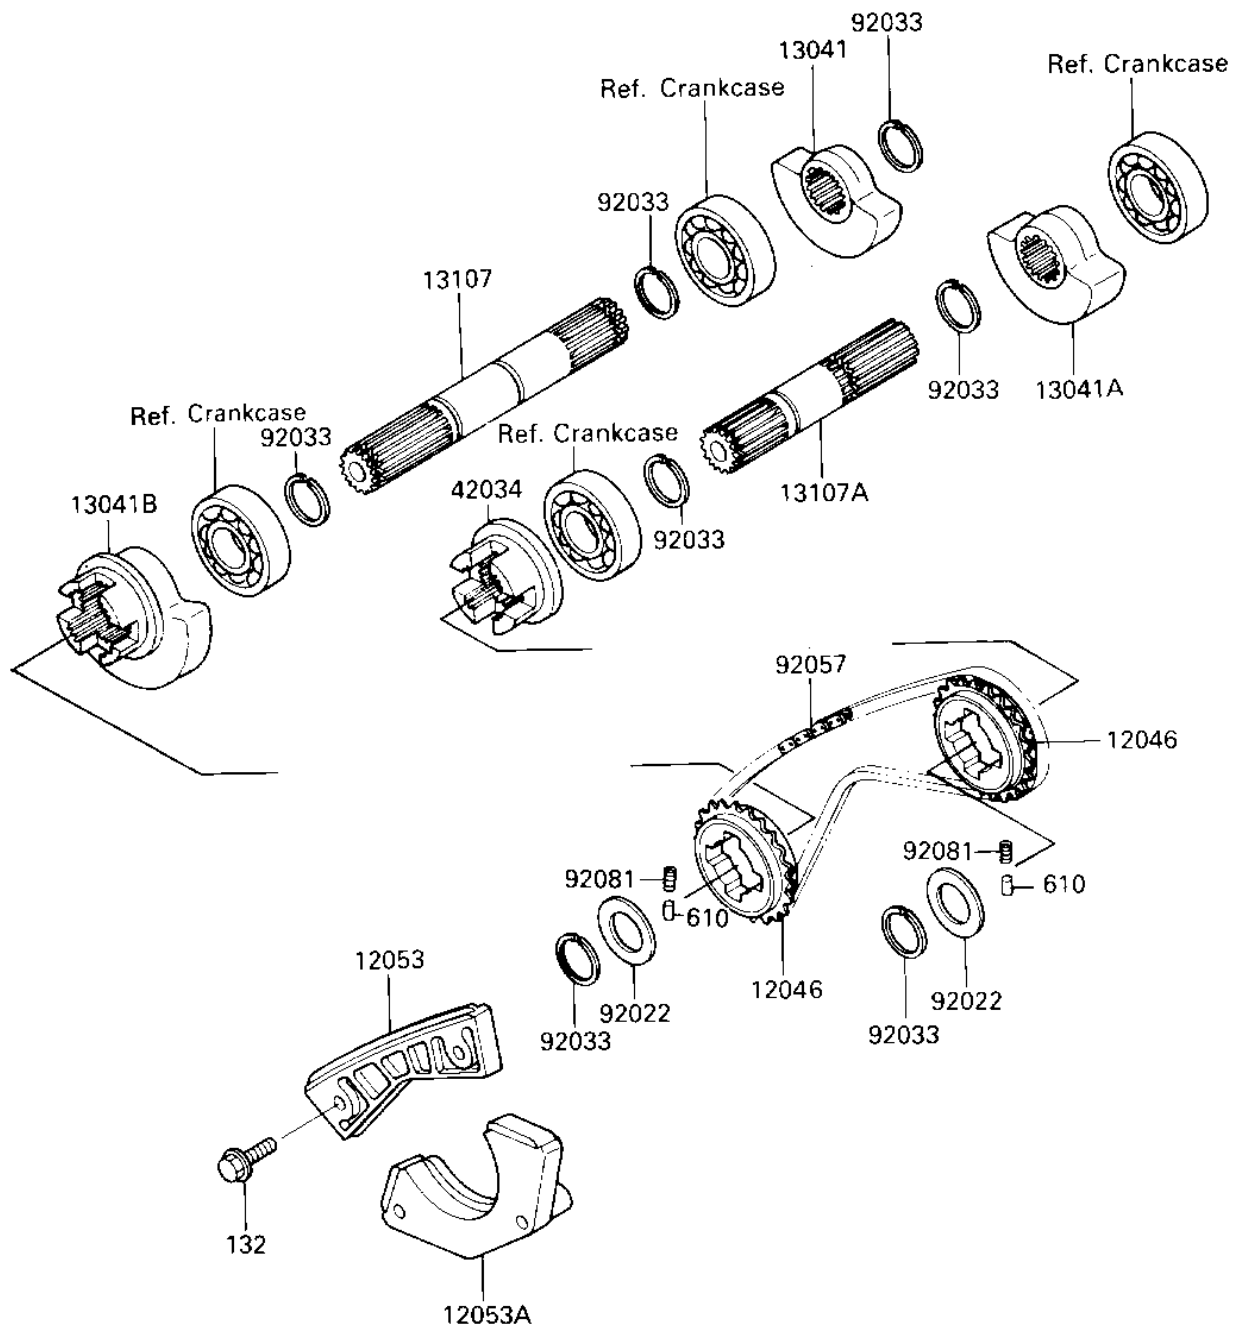

1985 KLR250

PARTS DIAGRAM

BALANCER

E1323-0004

1985 KLR250

PARTS LIST

BALANCER

Kawasaki

Let the Good Times Roll®

ITEM NAME

PART NUMBER

QUANTITY
