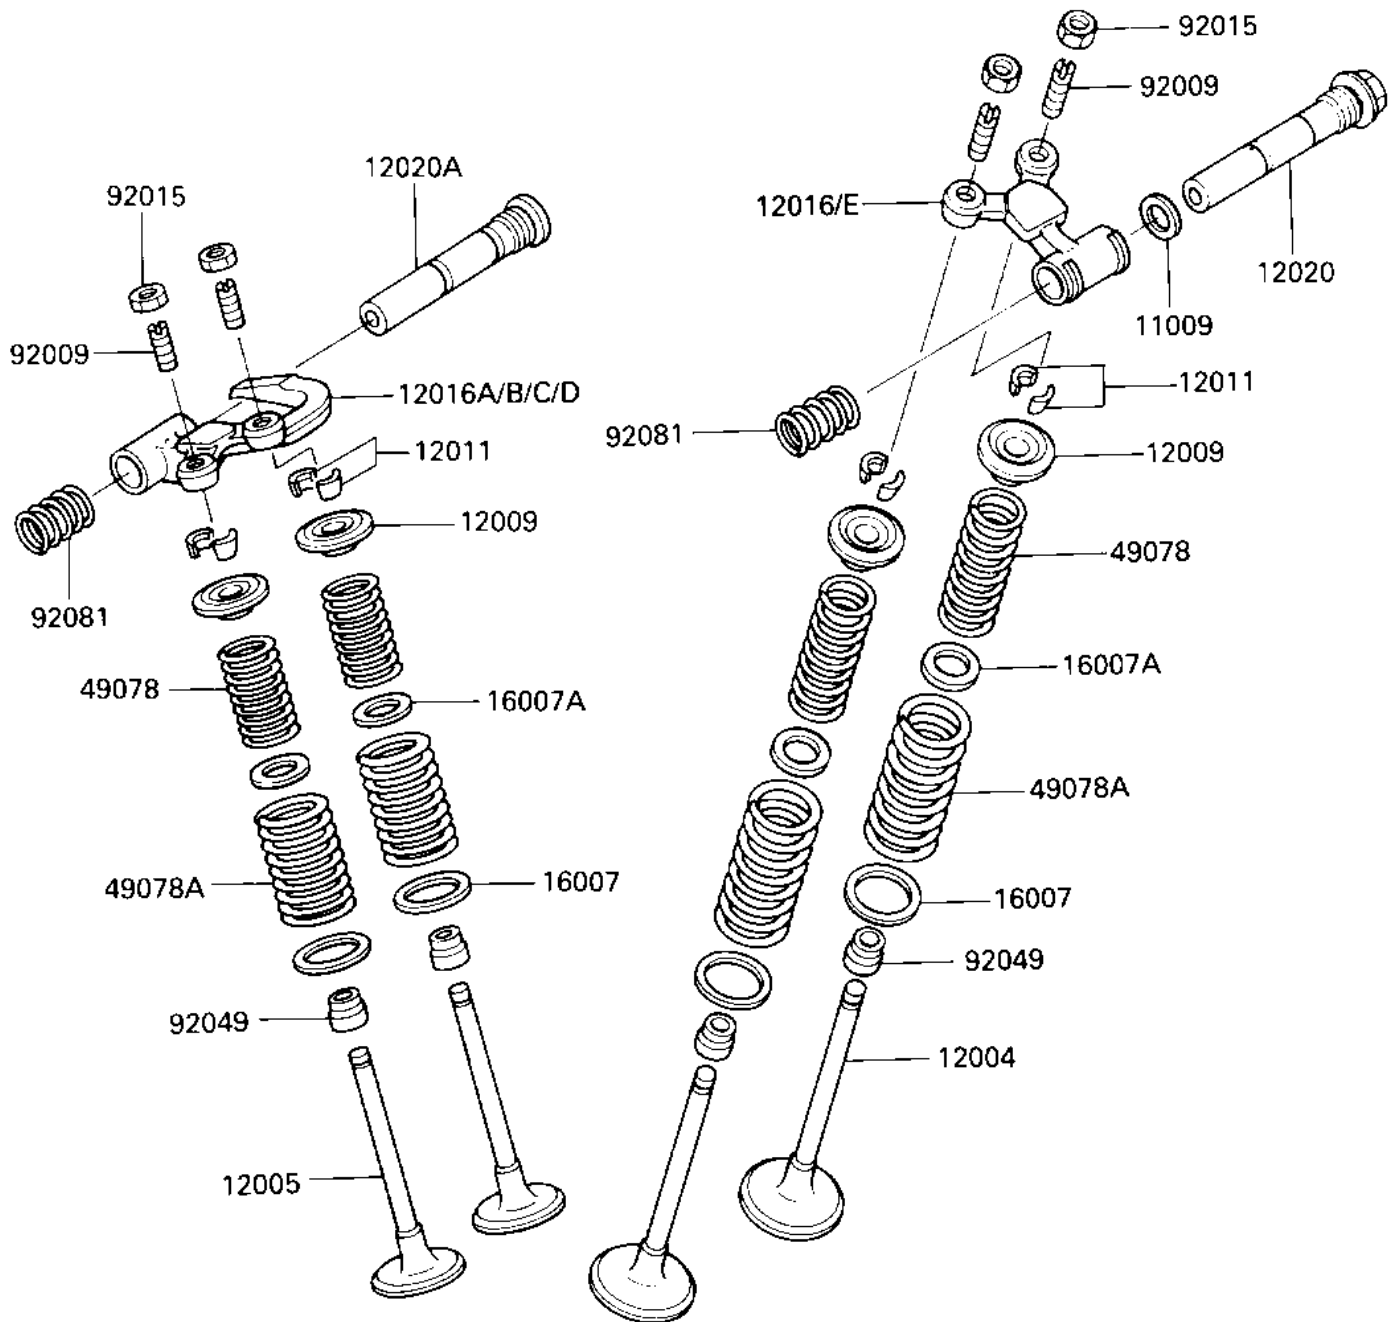

1985 KLR250

PARTS DIAGRAM

ROCKER ARMS/VALVES

E1210 0031

1985 KLR250

PARTS LIST

ROCKER ARMS/VALVES

Kawasaki

Let the Good Times Roll®

ITEM NAME

PART NUMBER

QUANTITY
