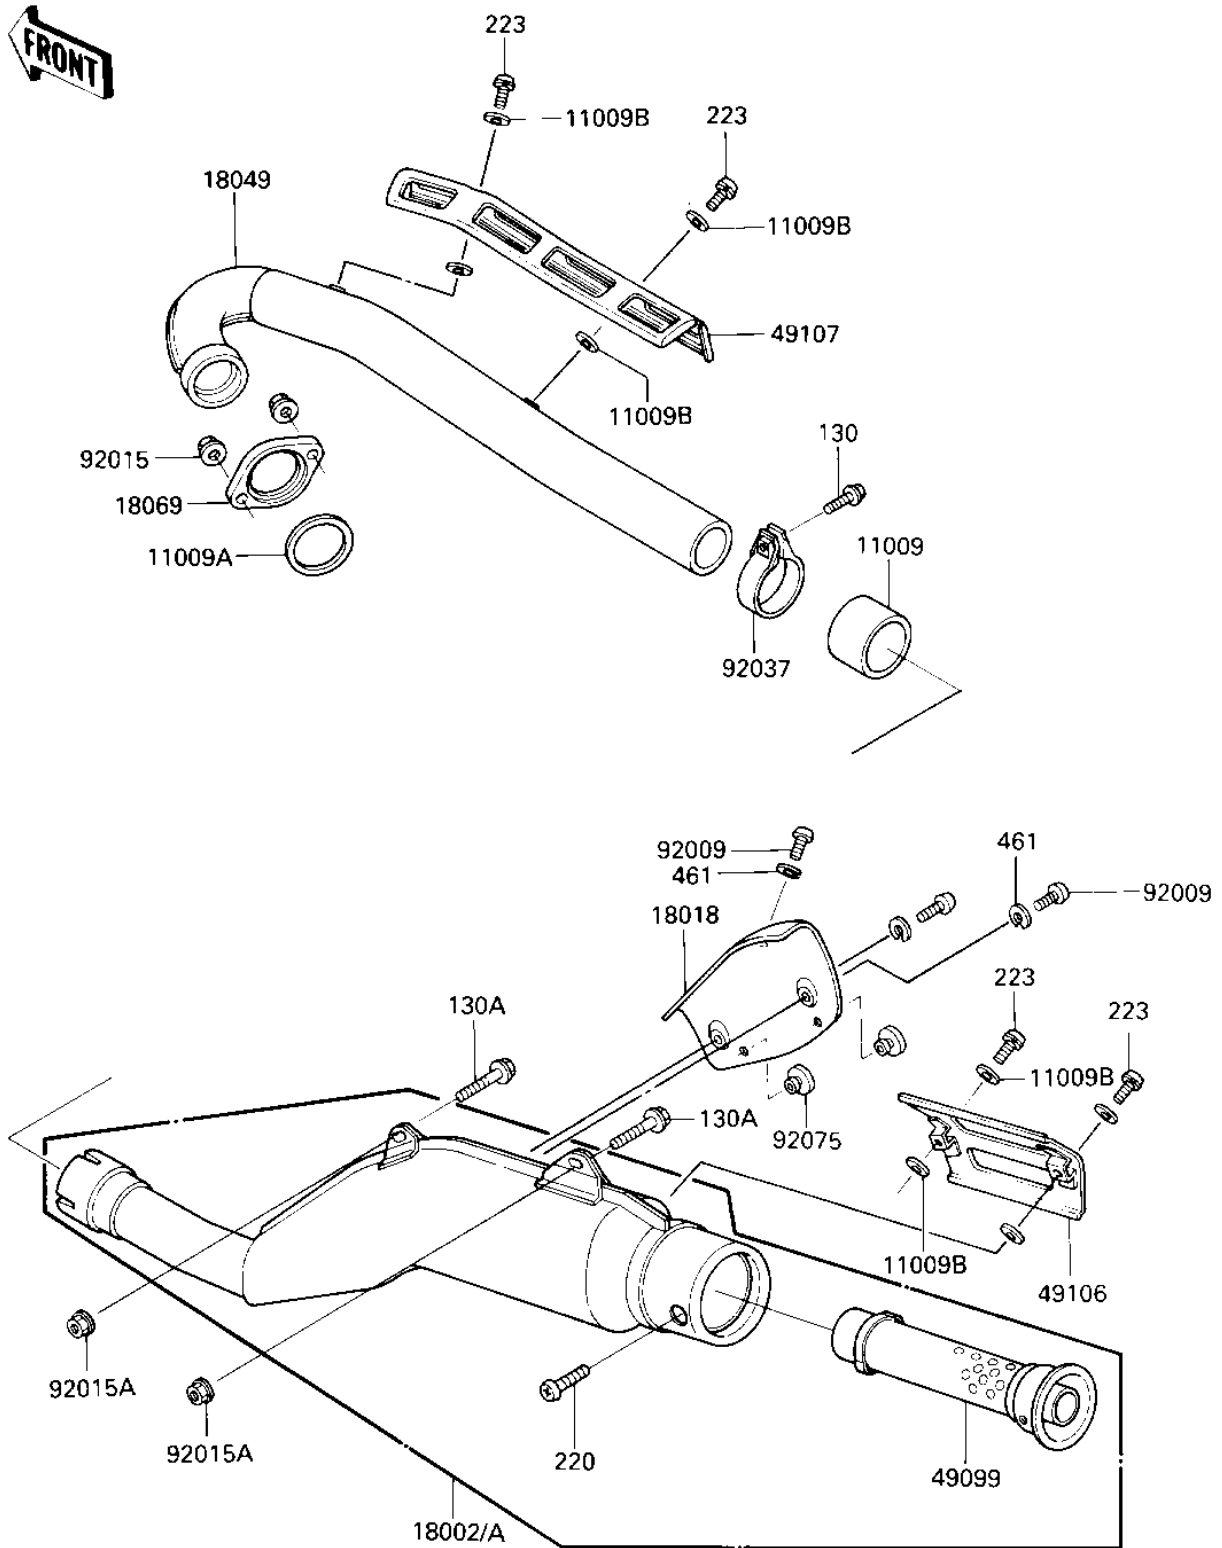

1986 KLR250

PARTS DIAGRAM

MUFFLER

E1140-0212

1986 KLR250

PARTS LIST

MUFFLER

Kawasaki

Let the Good Times Roll®

ITEM NAME

PART NUMBER

QUANTITY
