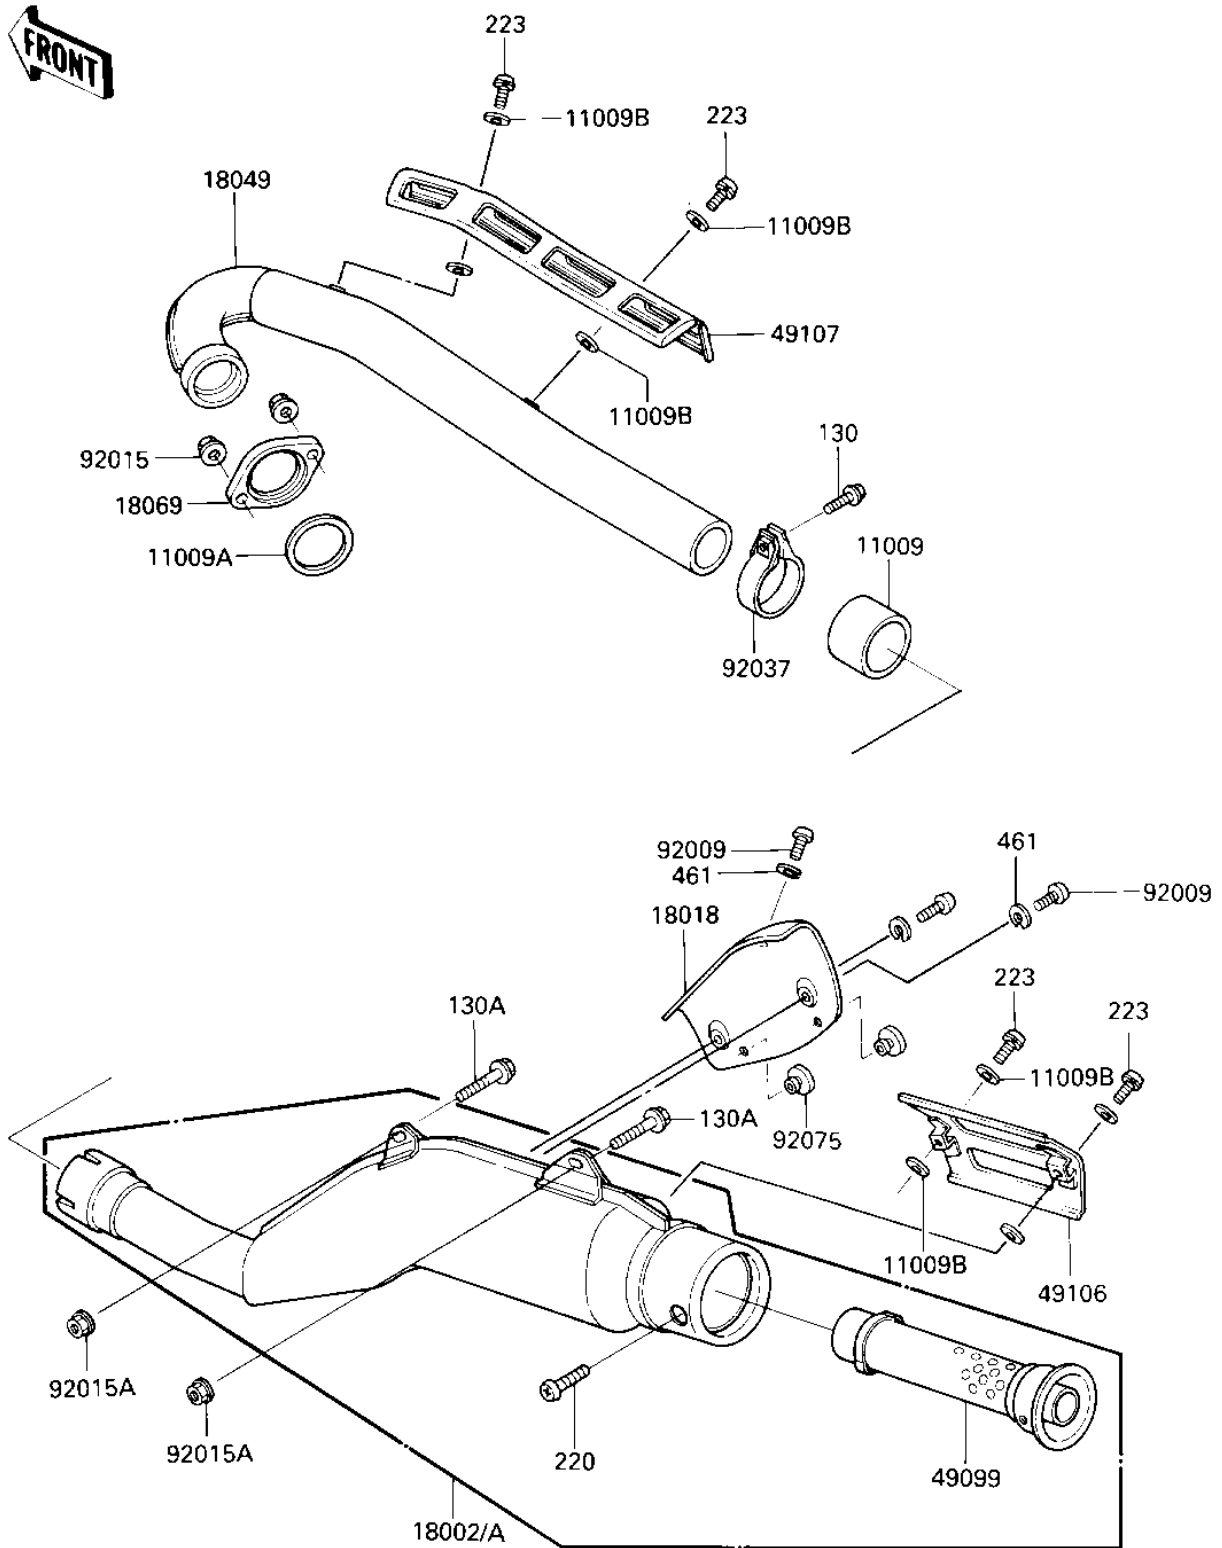

1985 KLR250

PARTS DIAGRAM

MUFFLER

E1140-0212

1985 KLR250

PARTS LIST

MUFFLER

Kawasaki

Let the Good Times Roll®

ITEM NAME

PART NUMBER

QUANTITY
