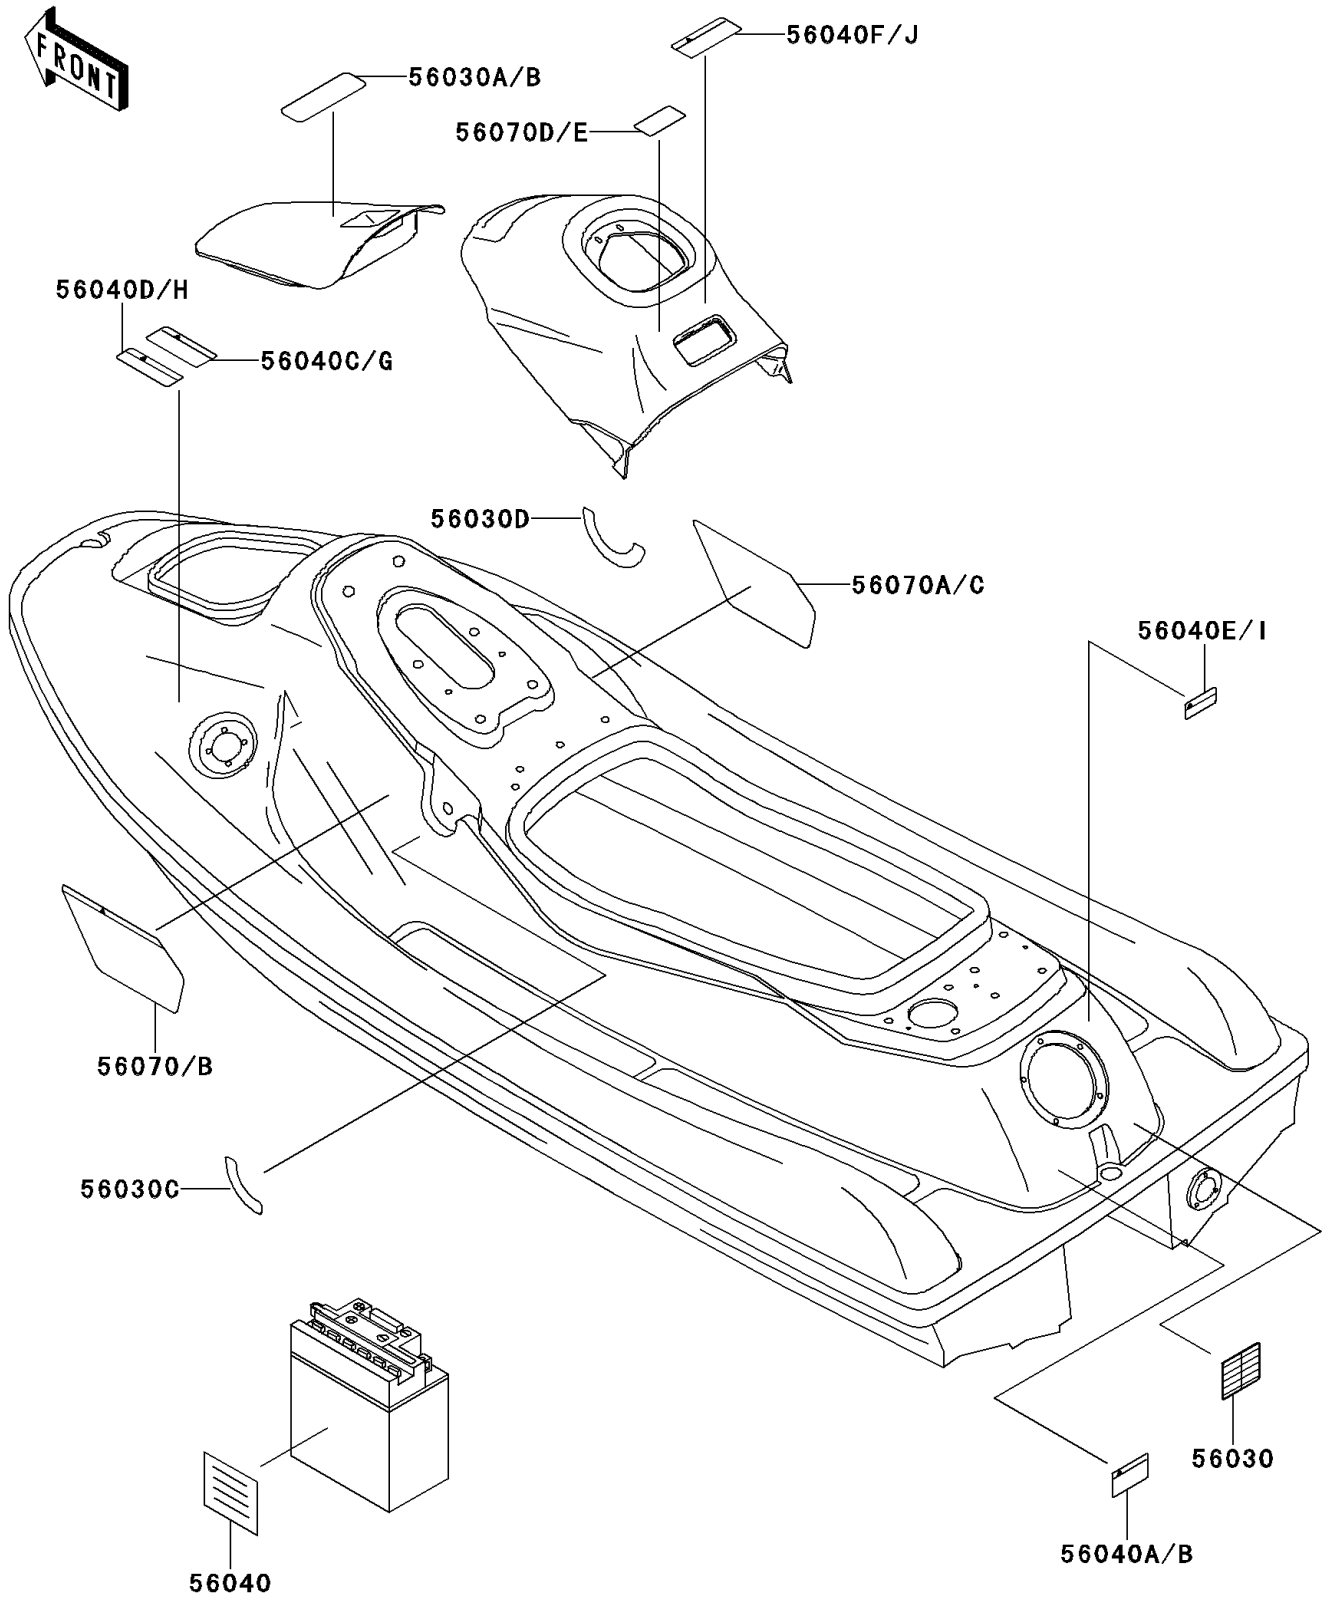

1997 SS

PARTS DIAGRAM

Labels

F3183

1997 SS

PARTS LIST

Labels

Kawasaki

Let the Good Times Roll®

ITEM NAME

PART NUMBER

QUANTITY
