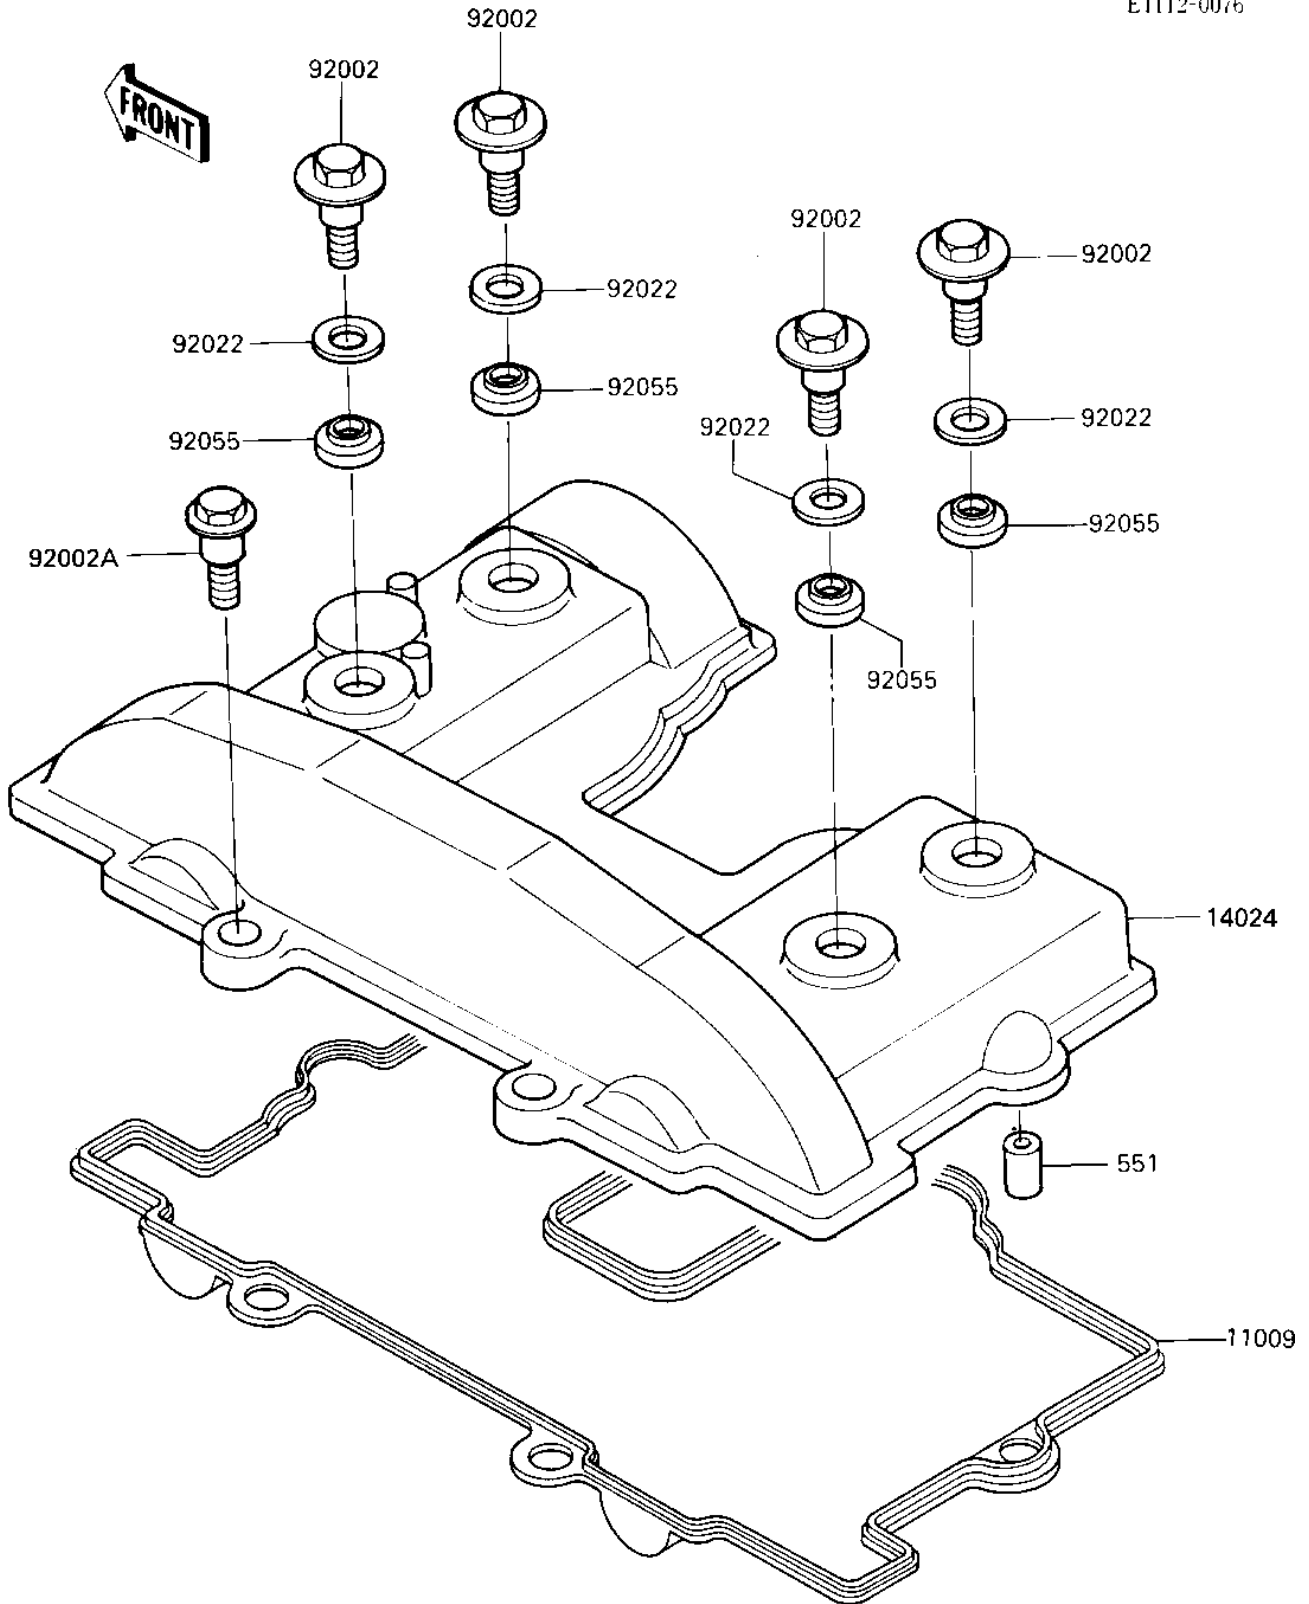

1986 KLR250

PARTS DIAGRAM

CYLINDER HEAD COVER

E1112-0076

1986 KLR250

PARTS LIST

CYLINDER HEAD COVER

Kawasaki

Let the Good Times Roll®

ITEM NAME

PART NUMBER

QUANTITY
