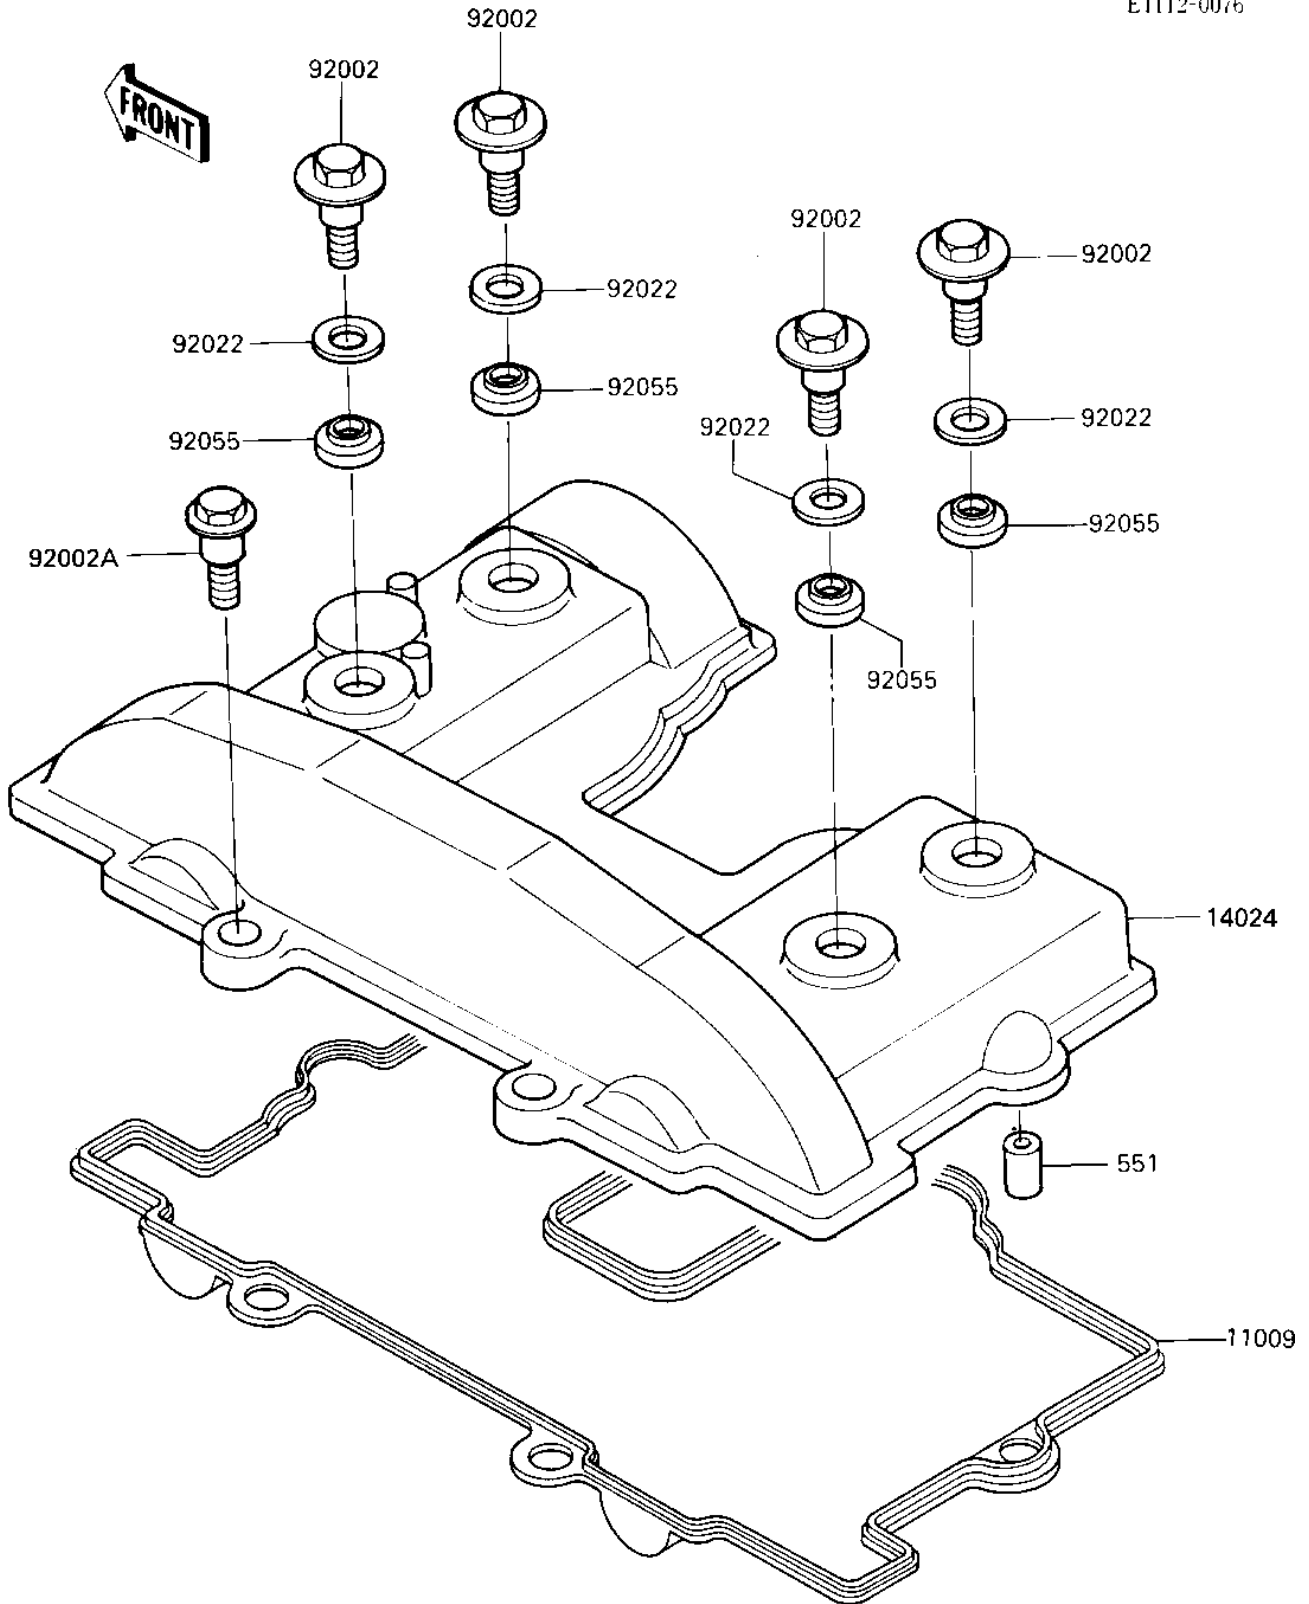

# 1985 KLR250

## PARTS DIAGRAM

### CYLINDER HEAD COVER

E1112-0076

## PARTS LIST