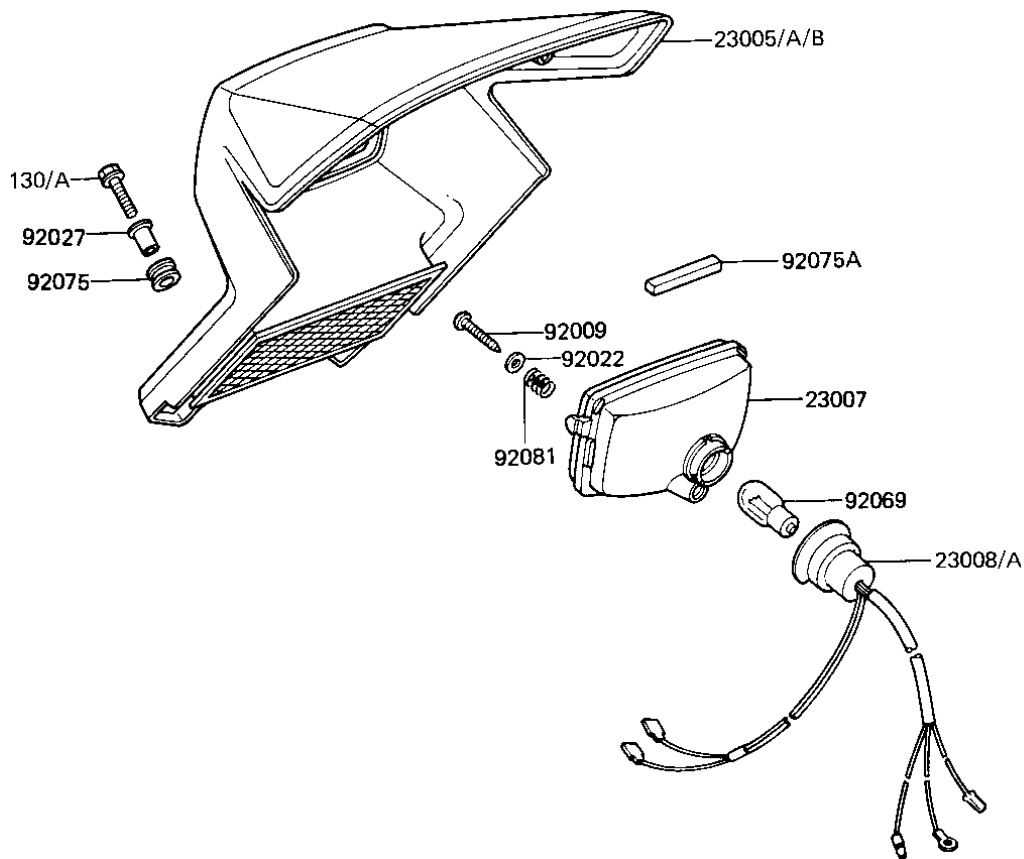

1983 KDX200

PARTS DIAGRAM

HEADLIGHT

F2710-0168

1983 KDX200

PARTS LIST

HEADLIGHT

Kawasaki

Let the Good Times Roll®

ITEM NAME

PART NUMBER

QUANTITY
