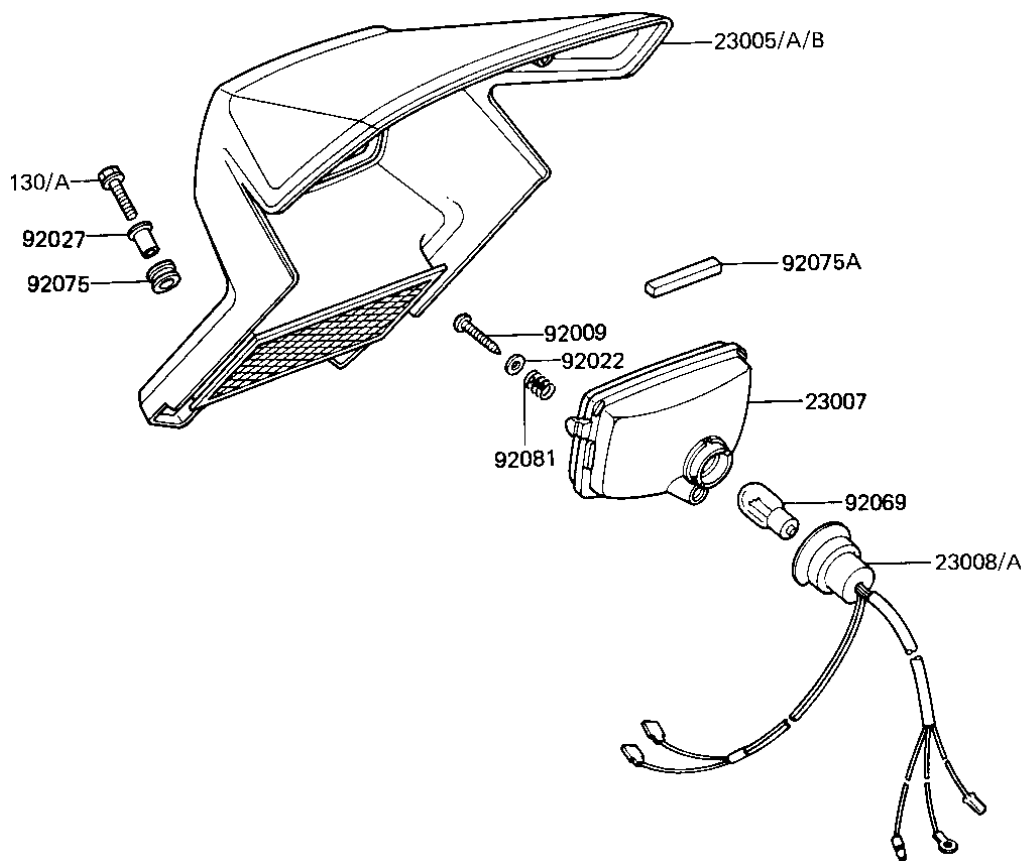

1984 KDX200

PARTS DIAGRAM

HEADLIGHT

Kawasaki

Let the Good Times Roll®

F2710-0168

1984 KDX200

PARTS LIST HEADLIGHT

ITEM NAME	PART NUMBER	QUANTITY
-----------	-------------	----------
